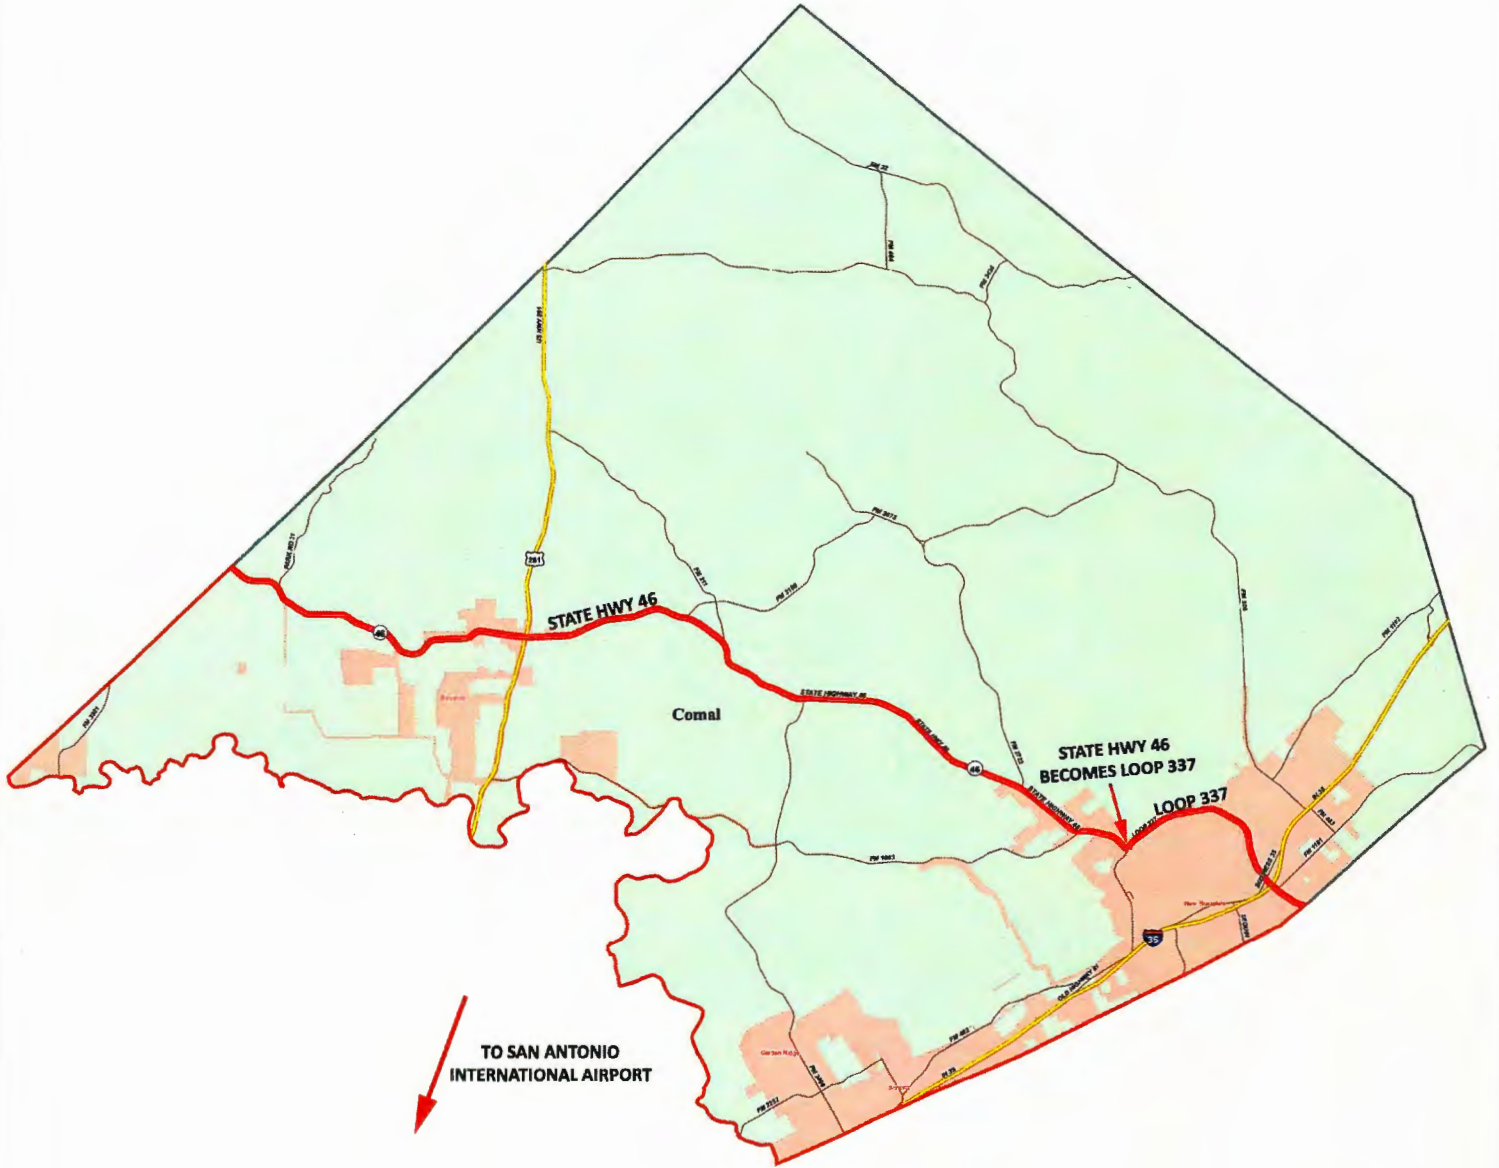

Legend

Highway 46   Cities and Towns   Expressways

Comal County, Texas

City of San Antonio
Treasurer-Tax Collector
111 East Commerce Street
San Antonio, TX 78205