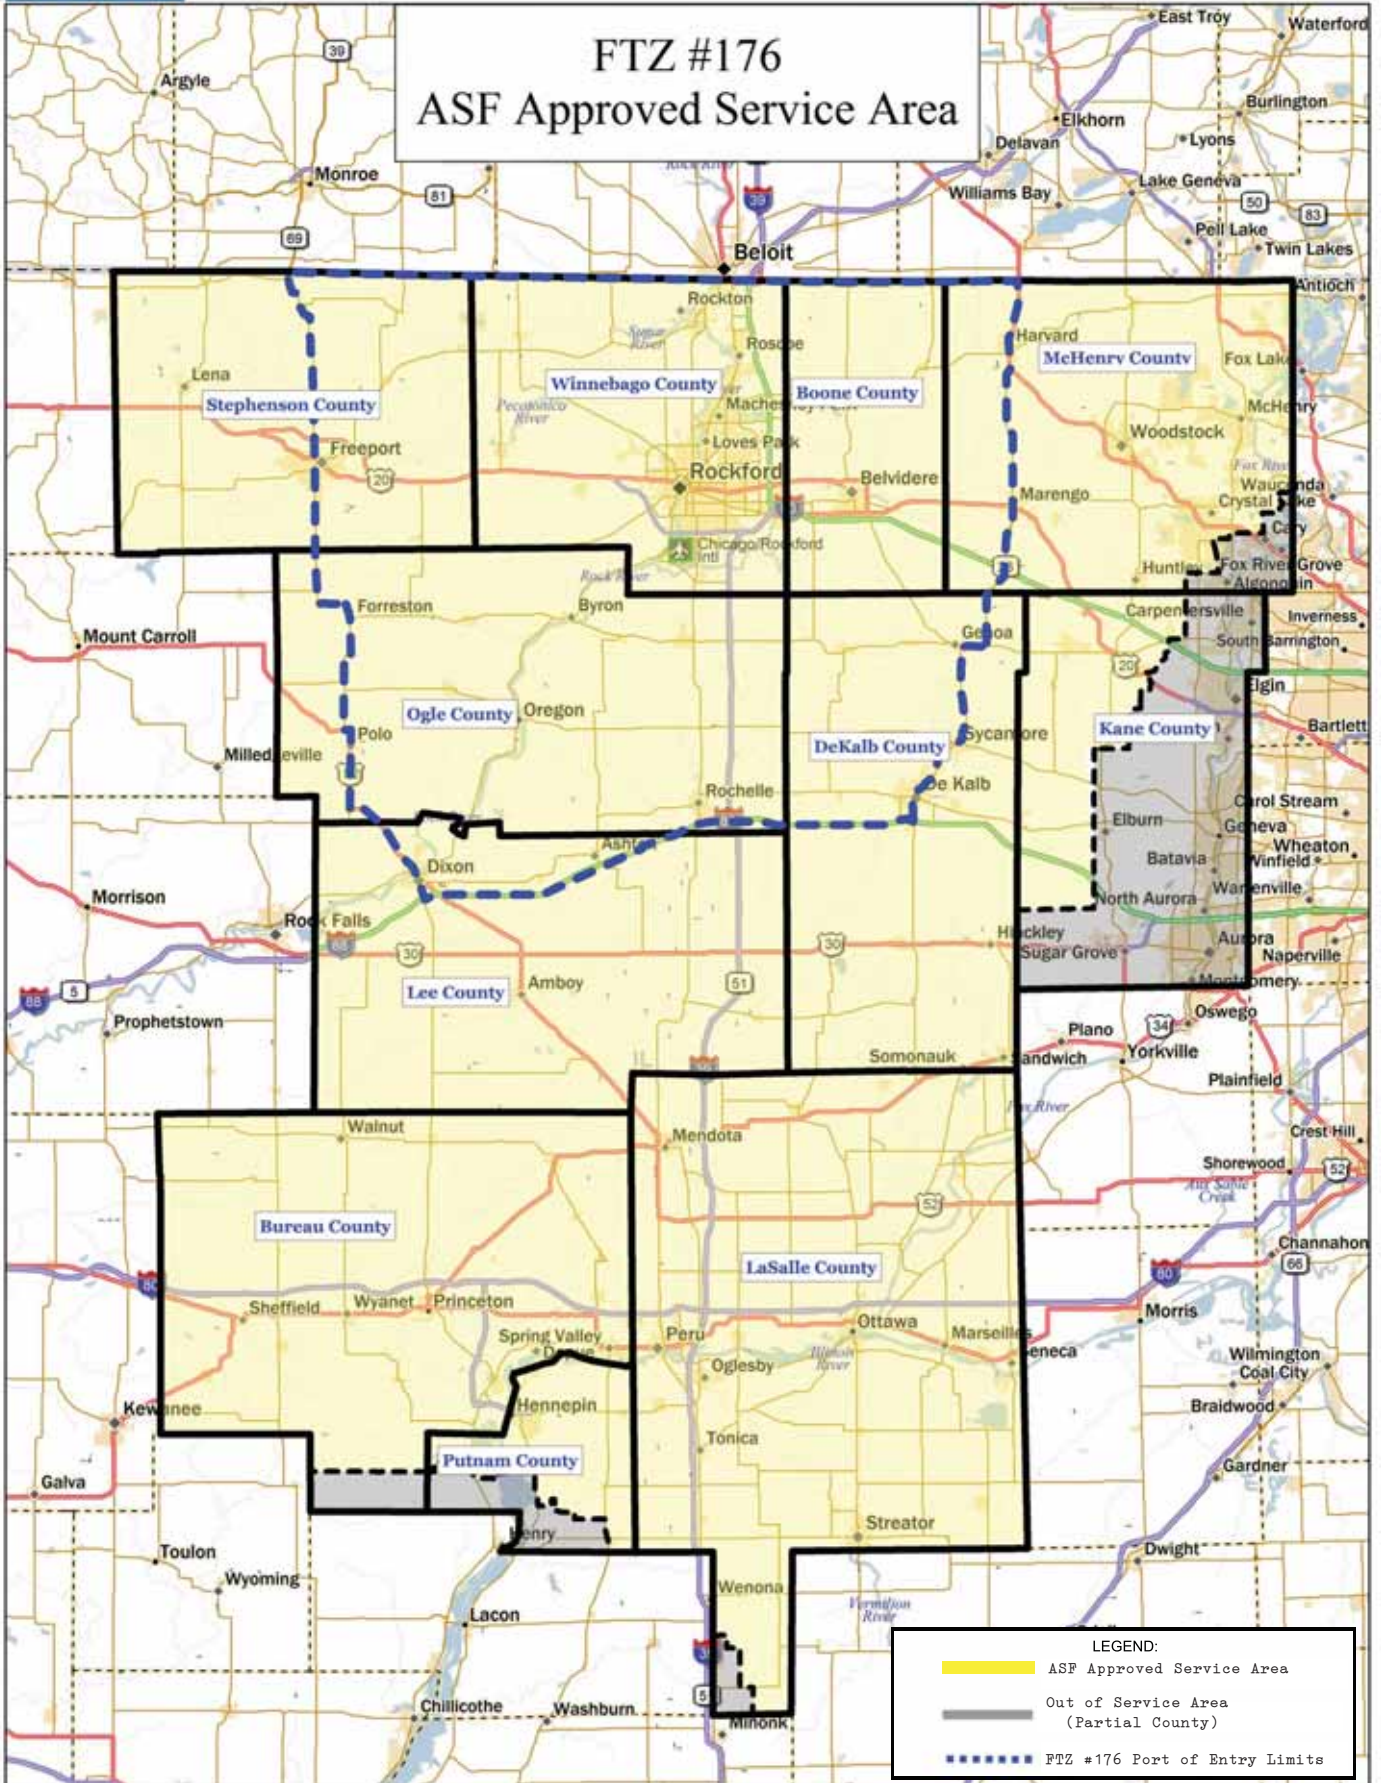

FTZ #176 ASF Approved Service Area

LEGEND:

- ASF Approved Service Area
- Out of Service Area (Partial County)
- FTZ #176 Port of Entry Limits

Data use subject to license.

© DeLorme. DeLorme Street Atlas USA® 2009.

www.delorme.com

Data Zoom 7-7