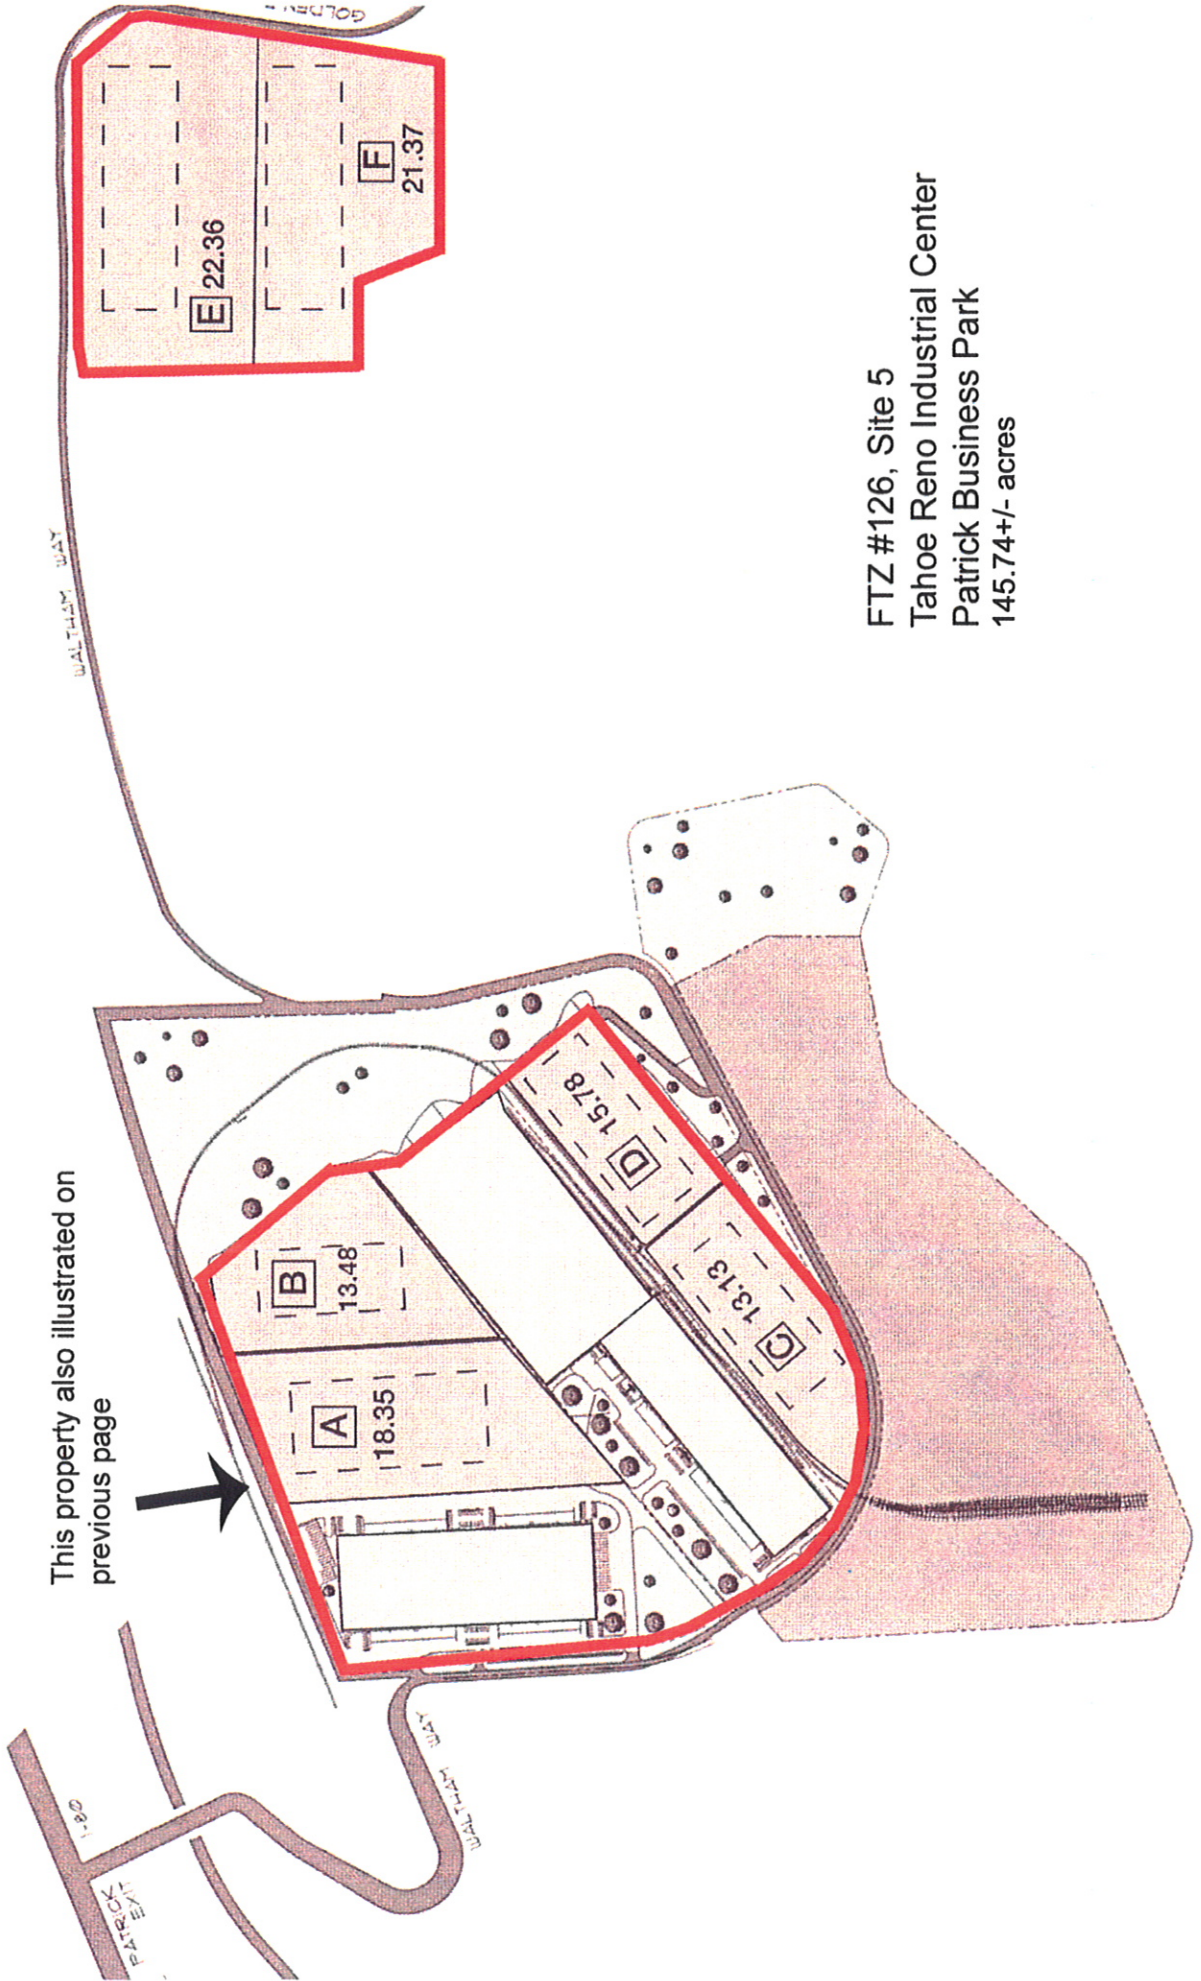

Tahoe Reno Industrial Park
Patrick

This property also illustrated on previous page

FTZ #126, Site 5
Tahoe Reno Industrial Center
Patrick Business Park
145.74+/- acres