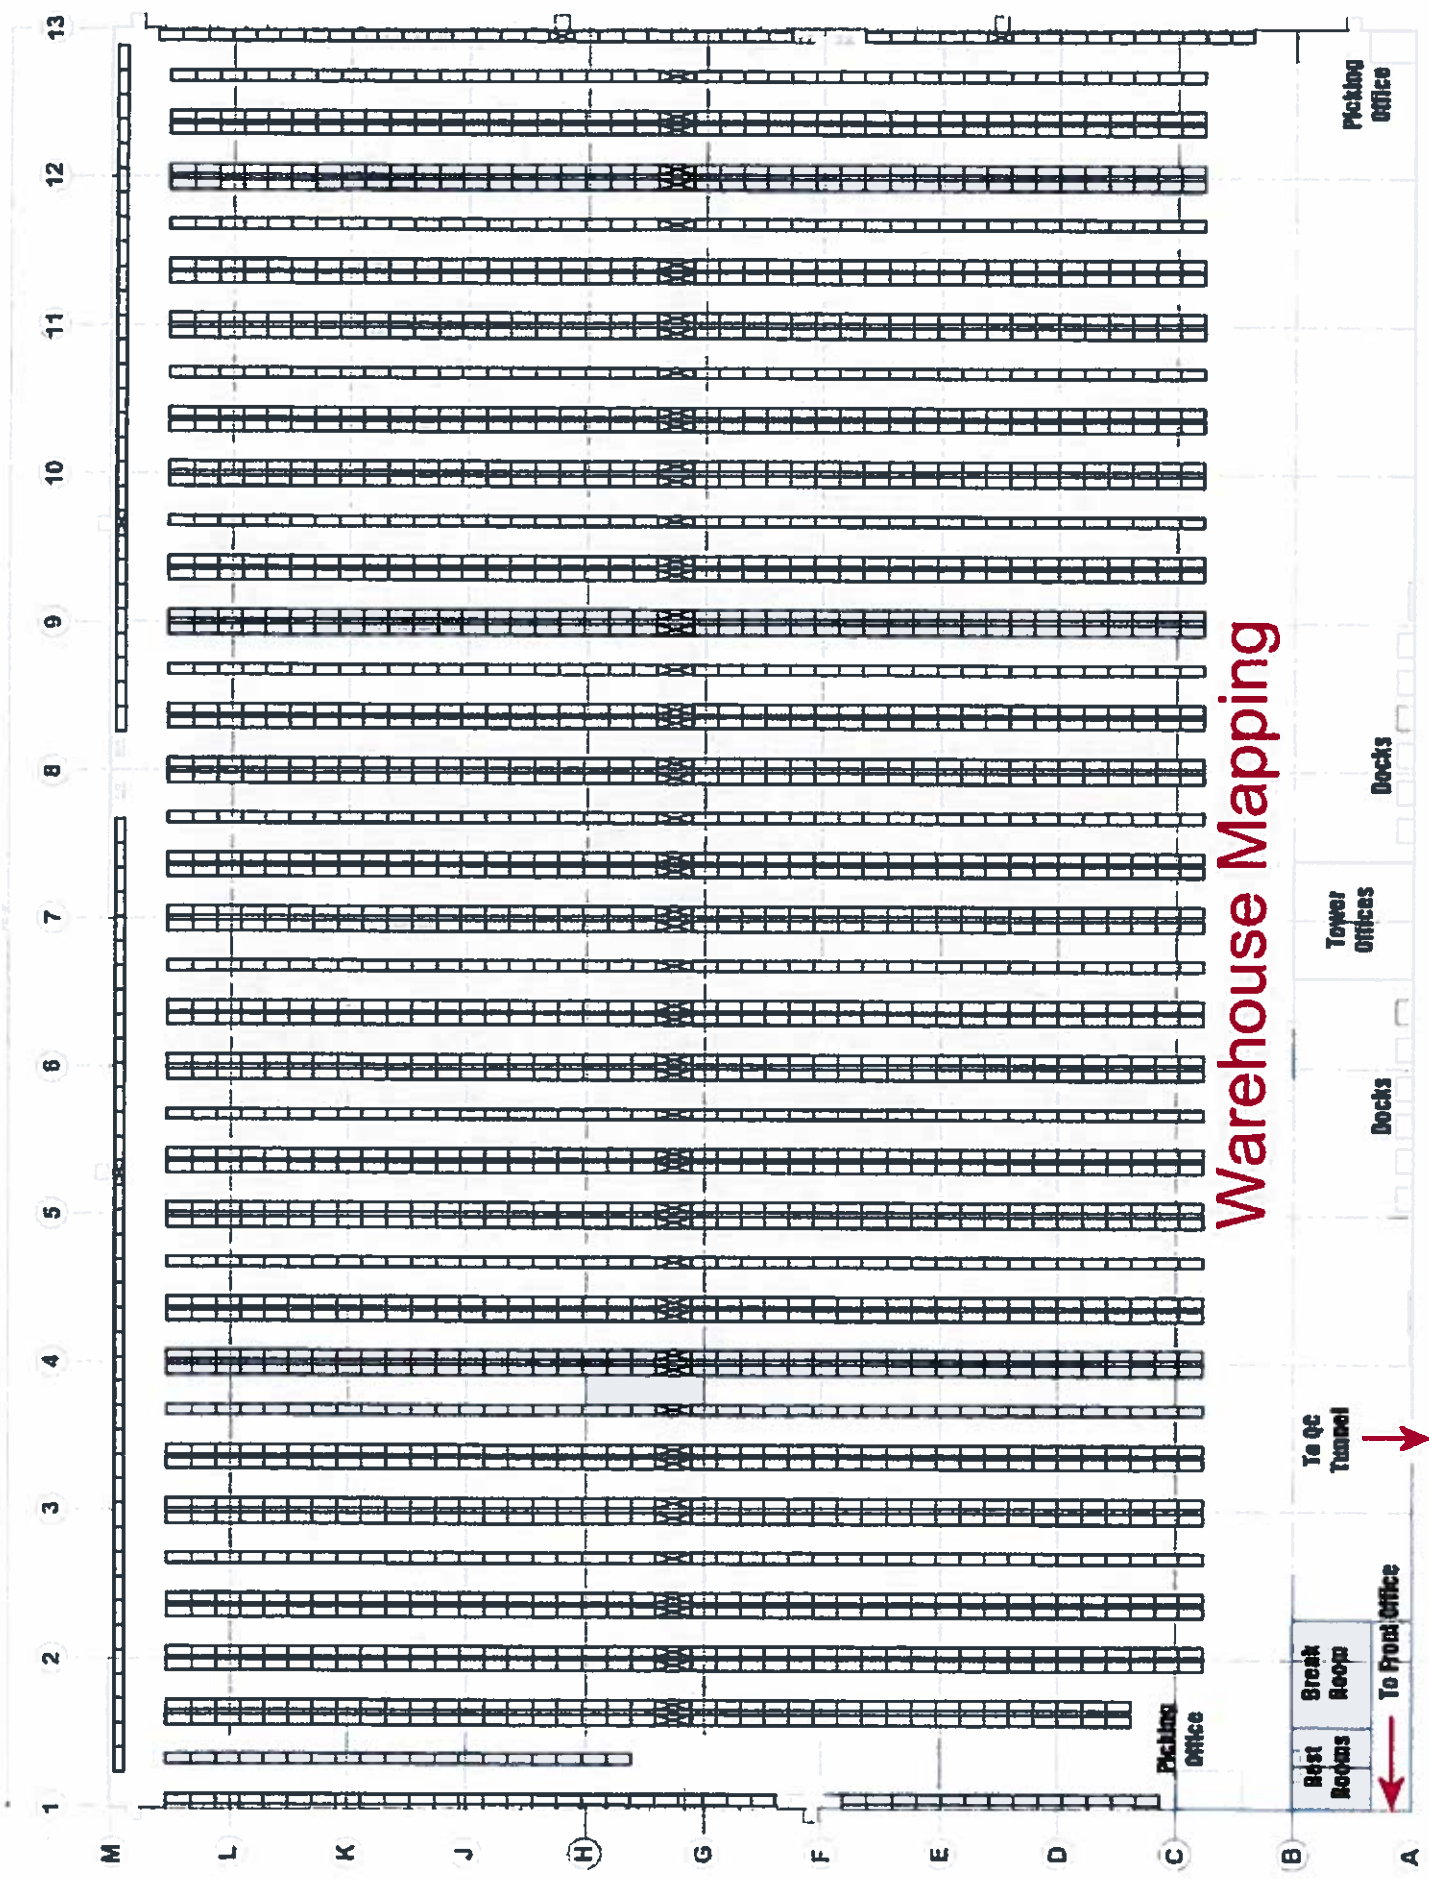

Eberspacher

Manifestation docks

QC Tunnel

Warehouse

Trailer Storage

Employee & Visitor Parking

Parking

Front Office

Dock Access Entrance

Warehouse Mapping

Upper Level Tower Mapping

Lower Level Tower Mapping

Front Office Mapping