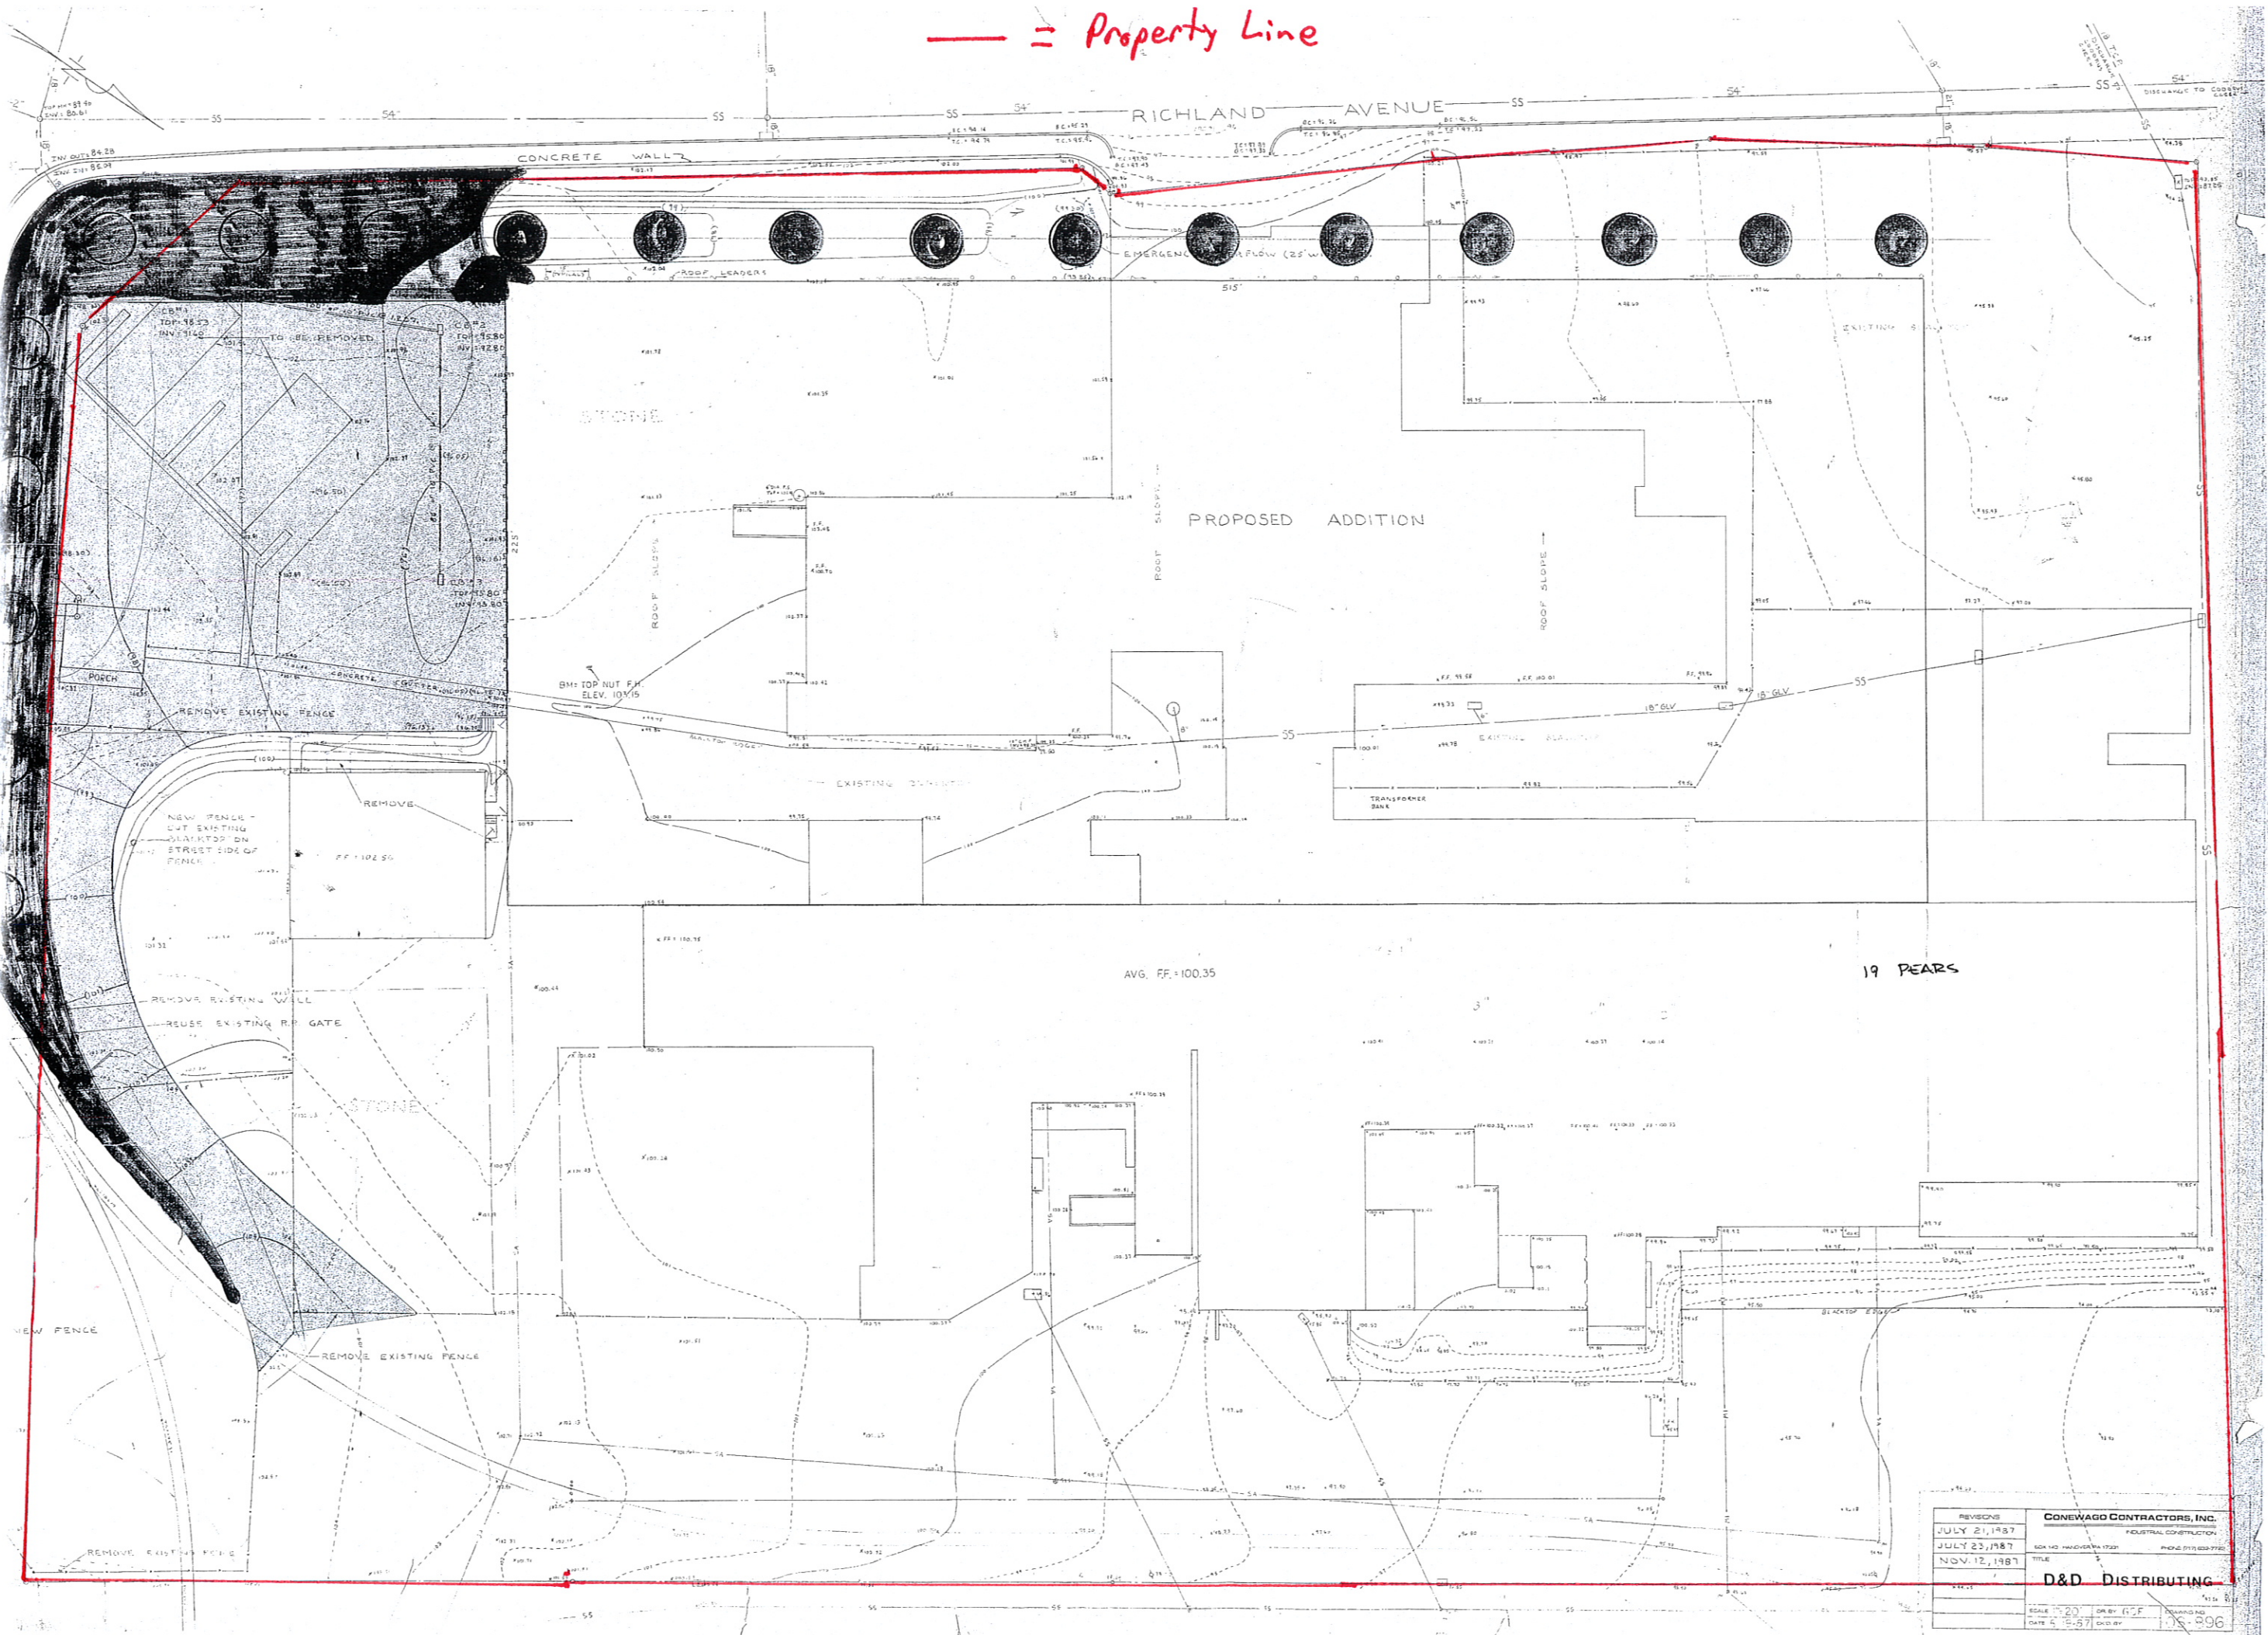

— = Property Line

REVISIONS	CONEWAGO CONTRACTORS, INC.
JULY 21, 1987	INDUSTRIAL CONSTRUCTION
JULY 23, 1987	NO. 140 - HANOVER PA 17031 PHONE (717) 833-7722
NOV. 12, 1987	TITLE
	D&D DISTRIBUTING
SCALE 1" = 20'	OR BY E.T.F.
DATE 5-5-87	DATE 5-5-87