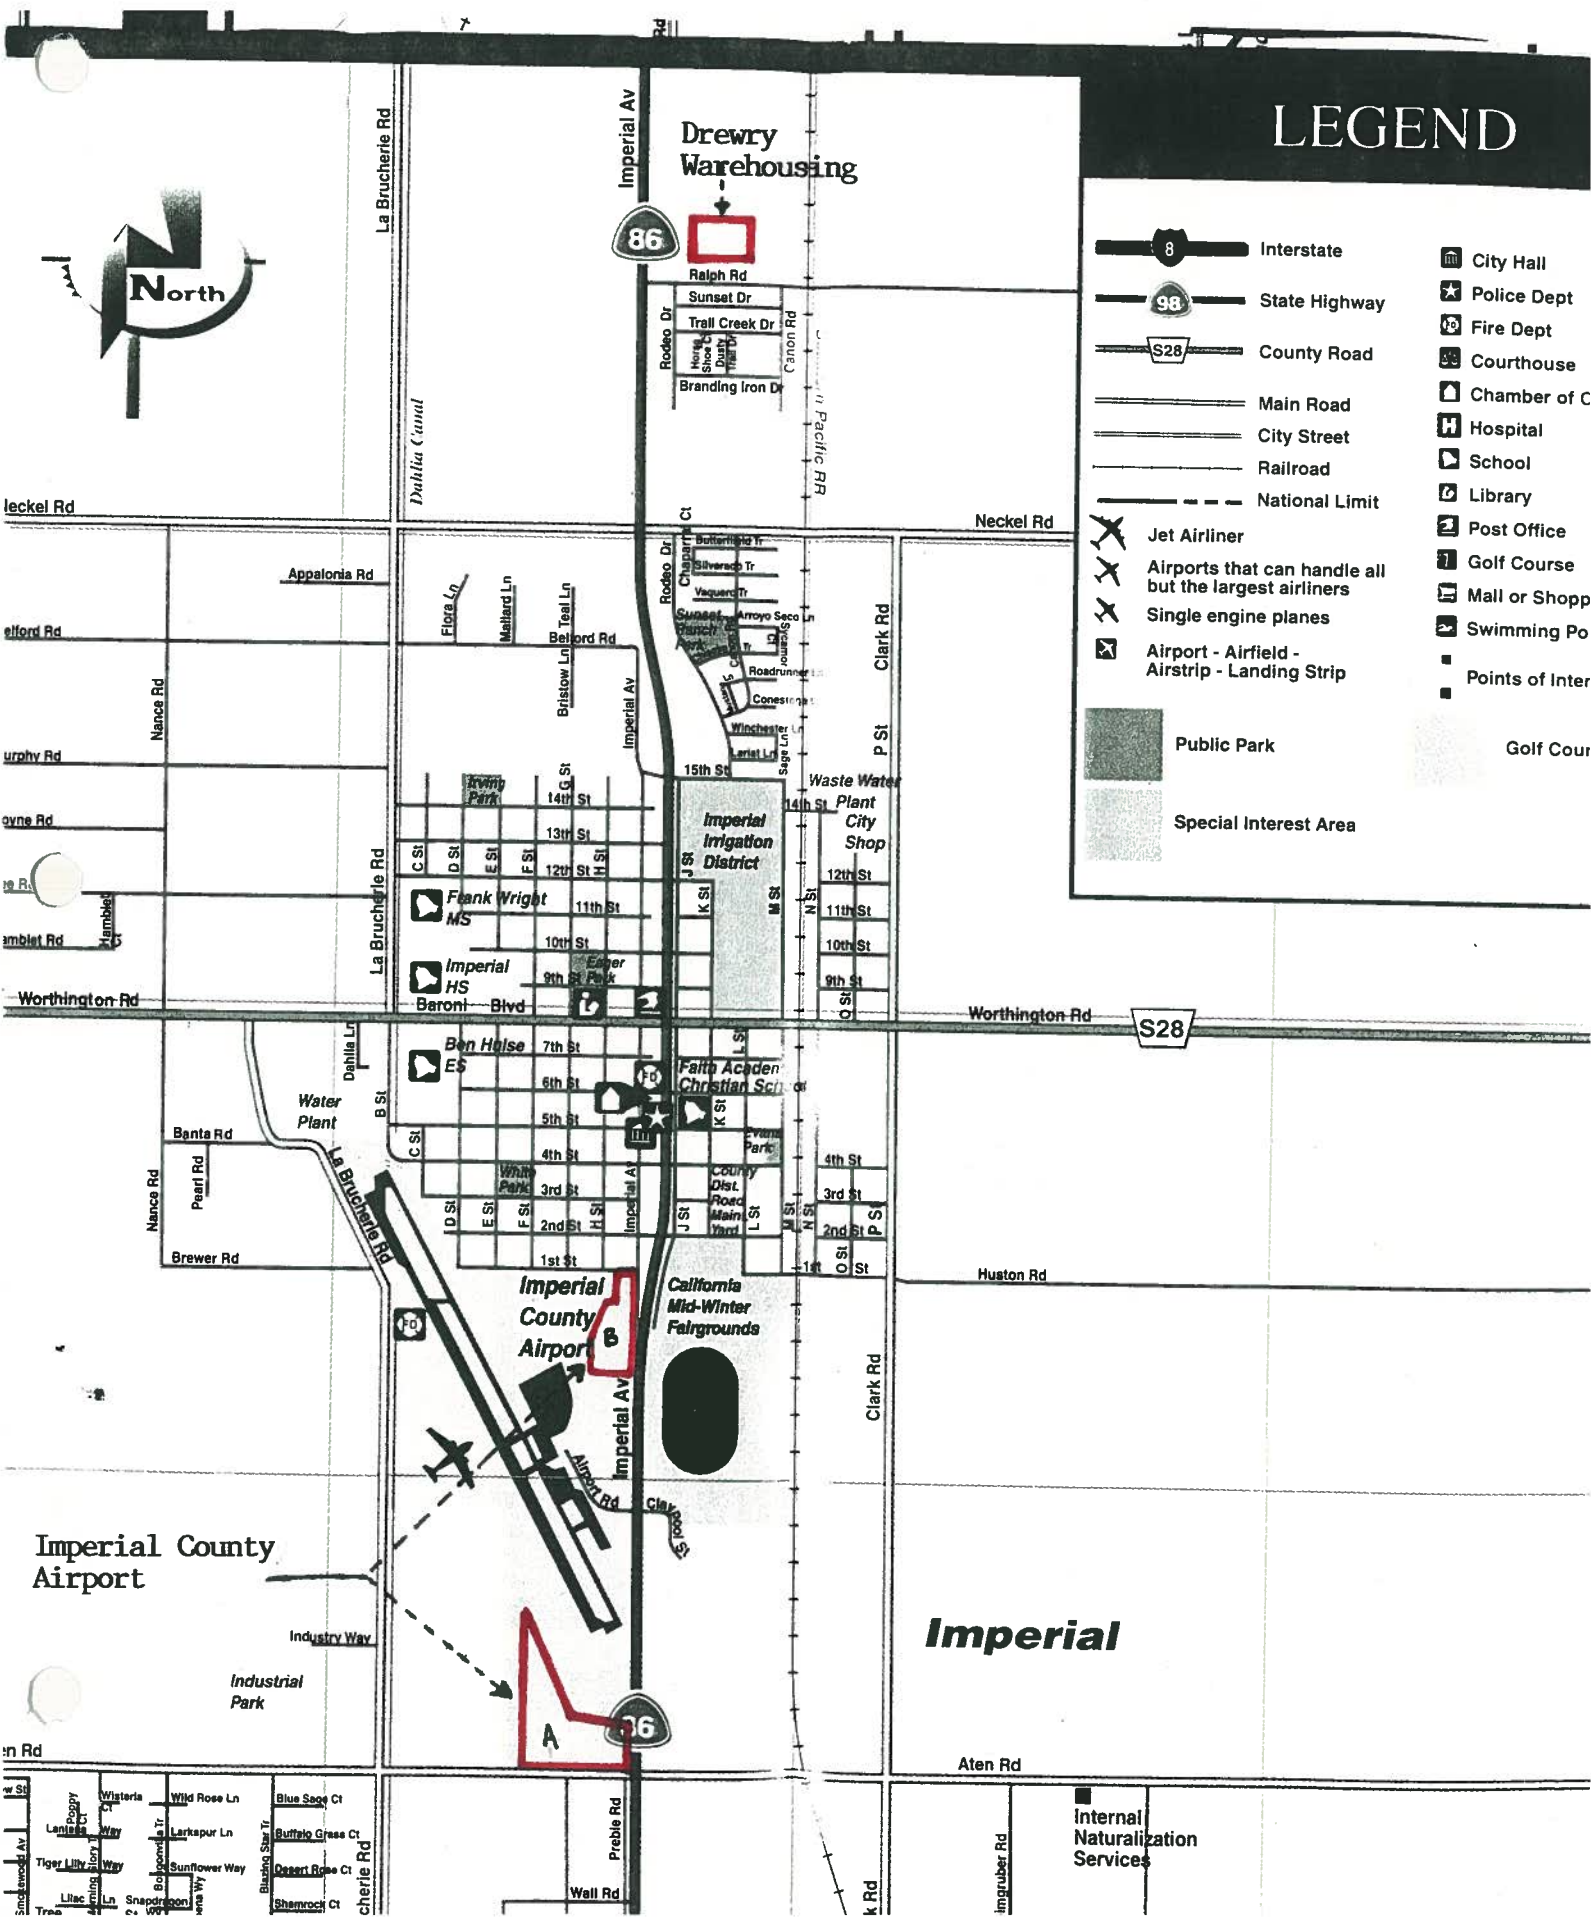

IMPERIAL COUNTY FOREIGN TRADE ZONE

IMPERIAL COUNTY AIRPORT & DREWRY WAREHOUSING

LEGEND

- Interstate
- State Highway
- County Road
- Main Road
- City Street
- Railroad
- National Limit
- Jet Airliner
- Airports that can handle all but the largest airliners
- Single engine planes
- Airport - Airfield - Airstrip - Landing Strip
- Public Park
- Special Interest Area
- City Hall
- Police Dept
- Fire Dept
- Courthouse
- Chamber of C
- Hospital
- School
- Library
- Post Office
- Golf Course
- Mall or Shopp
- Swimming Po
- Points of Inter
- Golf Cour

- Wisteria
- Wild Rose Ln
- Blue Sage Ct
- Westerly Ct
- Larkspur Ln
- Buffalo Grass Ct
- Lanier Ct
- Sunflower Way
- Desert Rose Ct
- Tiger Linn Way
- Shamrock Ct
- Cherrie Rd
- Preble Rd
- Wall Rd
- Imgruber Rd