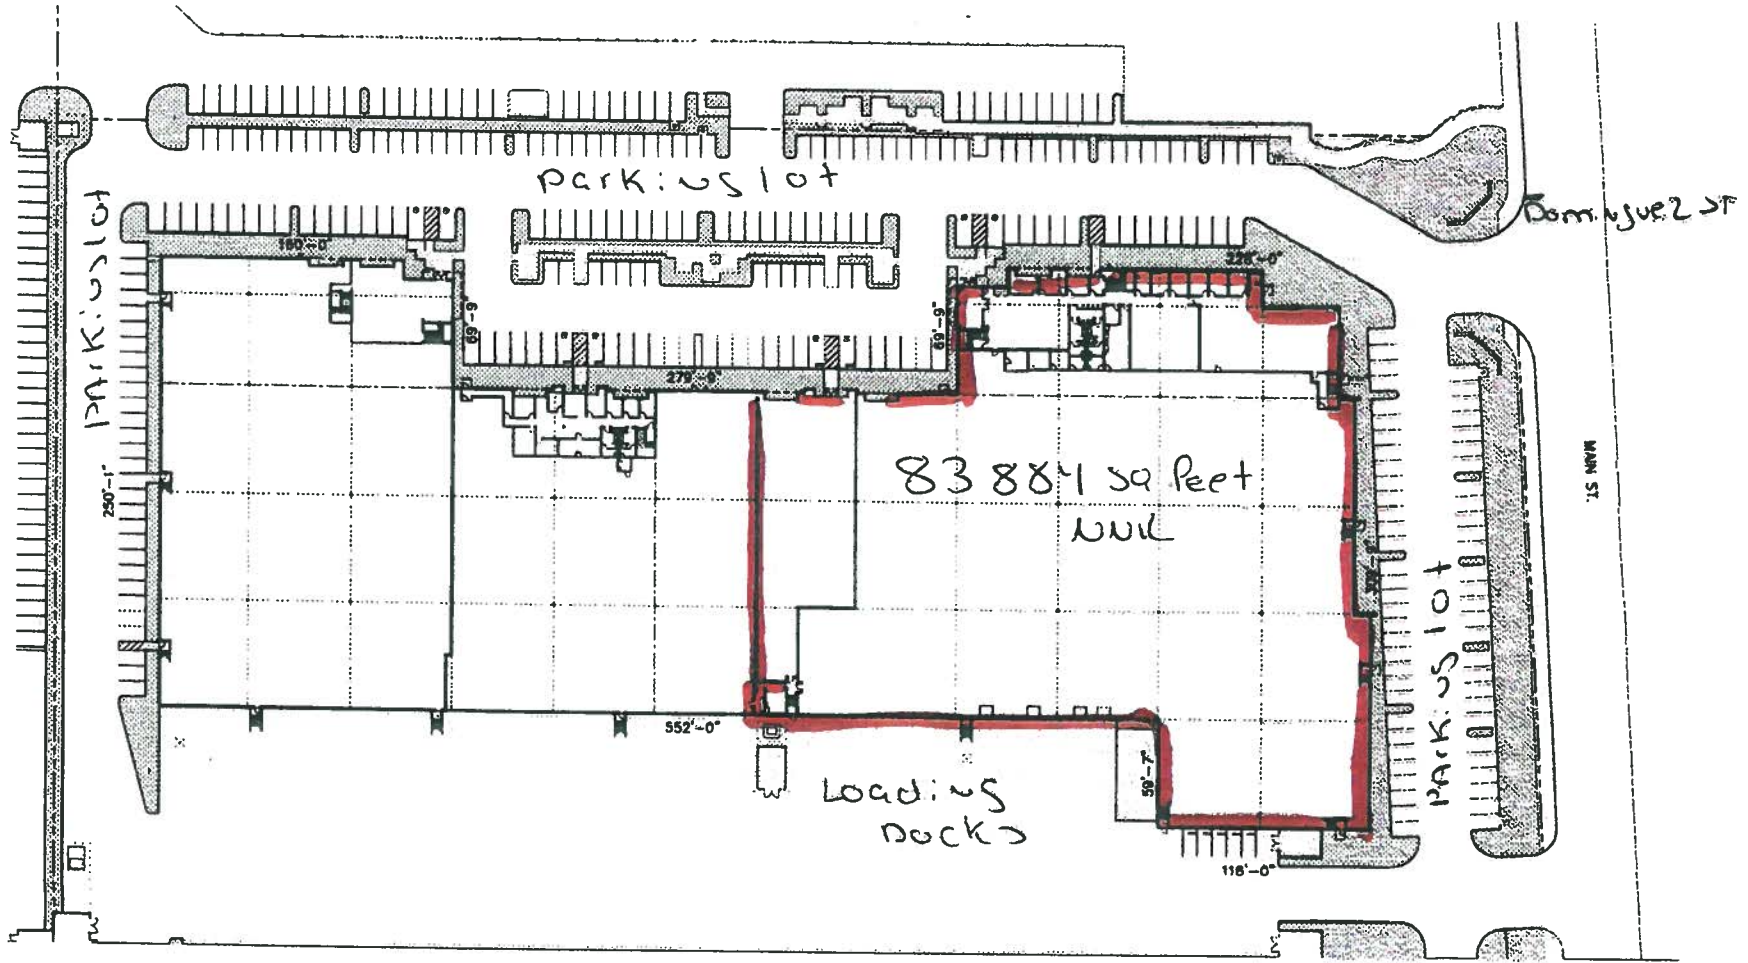

FTZ 202 Site 29

CARSON TOWNE CENTER  
21023 MAIN ST.  
CARSON, CA 90745