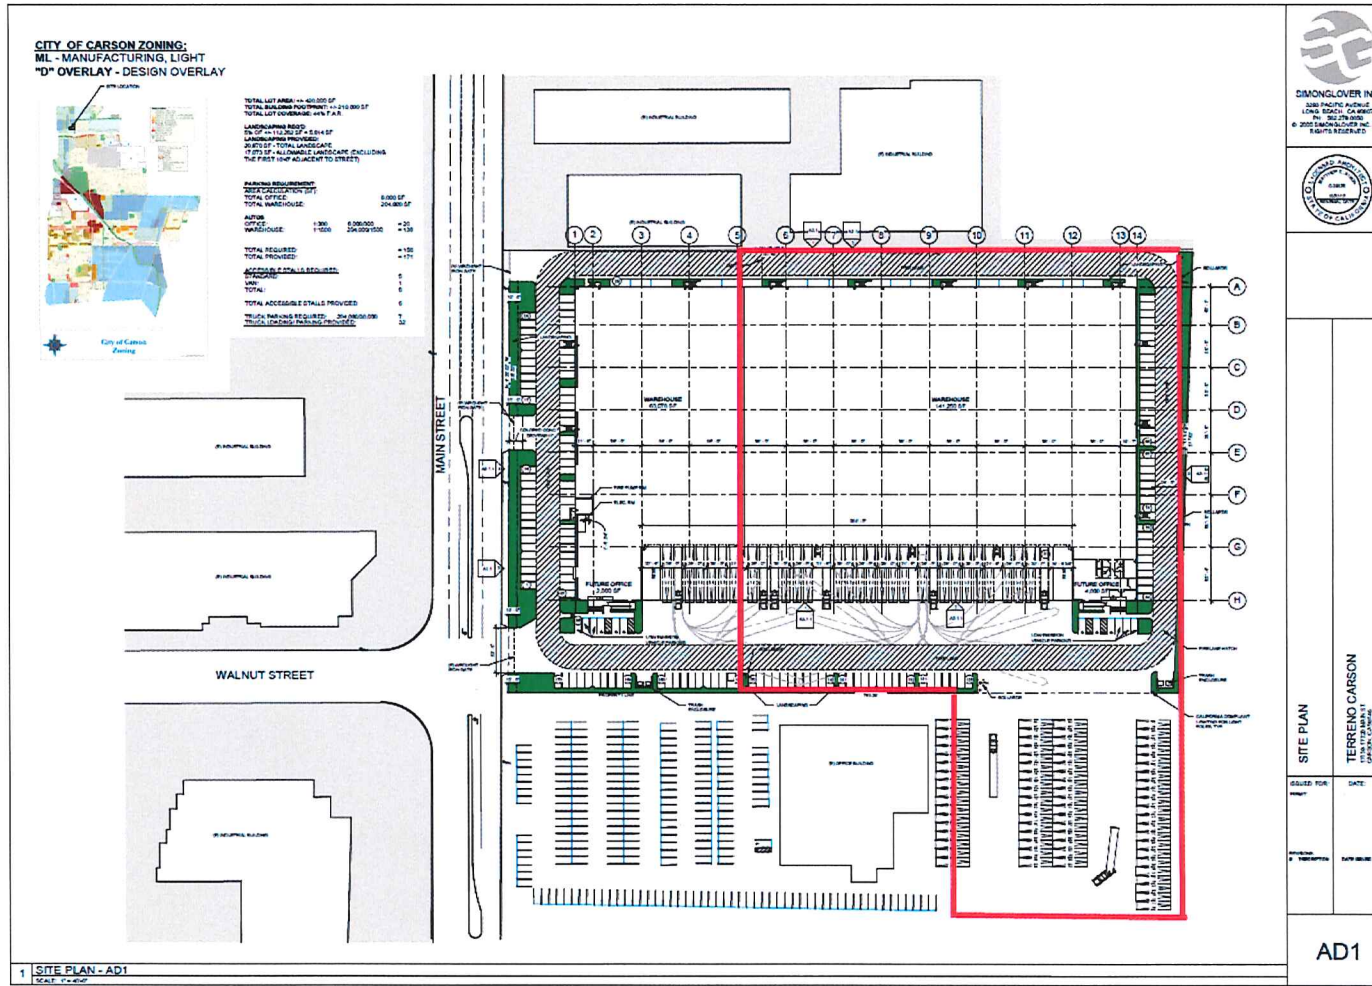

FedEx Trade Networks Transport and Brokerage, Inc.
 Proposed FTZ #202 Usage-Driven Site
 17120 South Main St., Gardena, CA 90248
 +/-7.35 acres

SIMONGLOVER INC.
 3380 PACIFIC AVENUE
 LONG BEACH, CA 90801
 TEL: 562-595-1000
 © 2005 SIMONGLOVER INC. ALL RIGHTS RESERVED

CITY OF CARSON
 OFFICIAL SEAL

SITE PLAN

TERRENO CARSON
 CIVIL ENGINEER

SCALE FOR: DATE: DATE: DATE:

AD1

7/27/2017

FedEx Trade Networks Transport & Brokerage, Inc.

Proposed FTZ #202 Usage-Driven Site