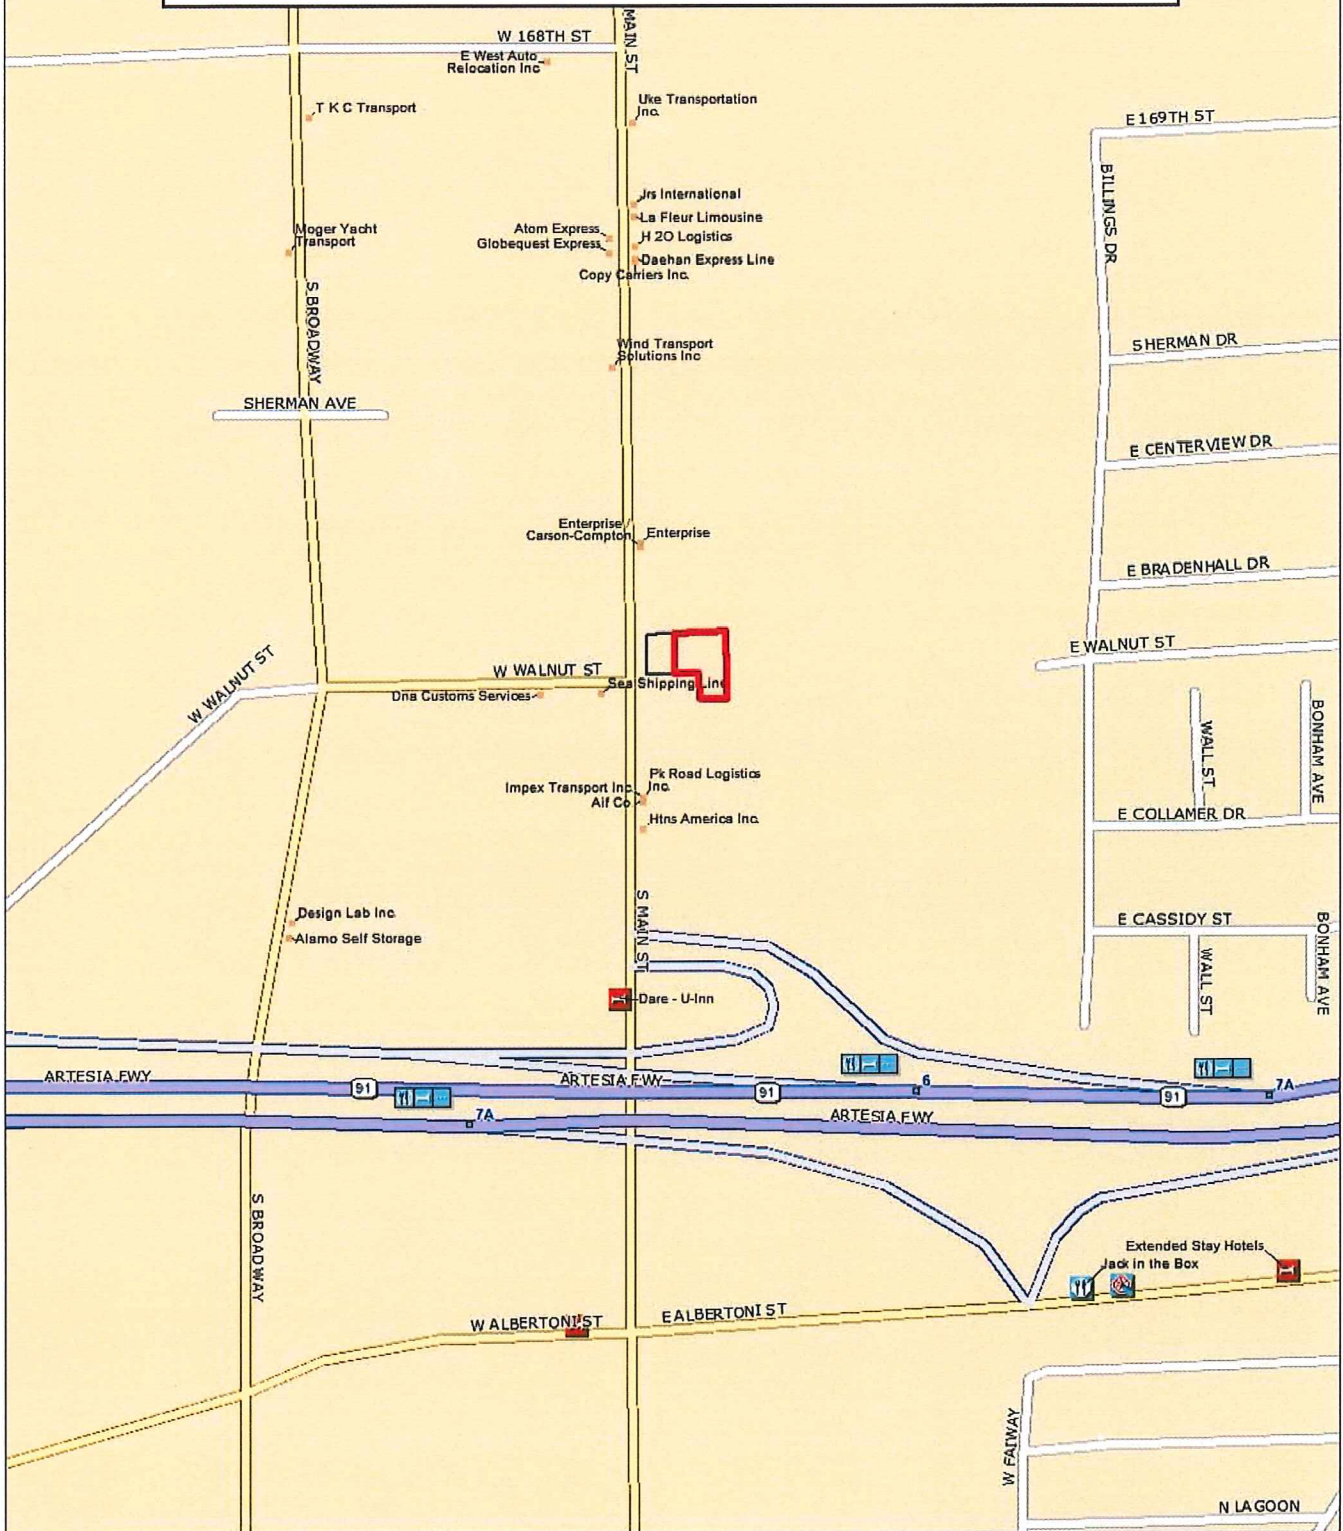

FedEx Trade Networks Transport and Brokerage, Inc.
 Proposed FTZ #202 Usage-Driven Site
 17120 South Main St., Gardena, CA 90248
 +/-7.35 acres

SIMONGLOVER INC.
 3380 PACIFIC AVENUE
 LONG BEACH, CA 90801
 TEL: 562-595-1000
 © 2005 SIMONGLOVER INC. ALL RIGHTS RESERVED

CITY OF CARSON
 OFFICIAL SEAL

SITE PLAN

TERRENO CARSON
 CIVIL ENGINEER

SCALE FOR: DATE: DATE: DATE:

AD1

7/27/2017

FedEx Trade Networks Transport & Brokerage, Inc.

Proposed FTZ #202 Usage-Driven Site

Data use subject to license.

© DeLorme. DeLorme Street Atlas USA® 2015.

www.delorme.com

MN (12.0° E)

Data Zoom 15-3