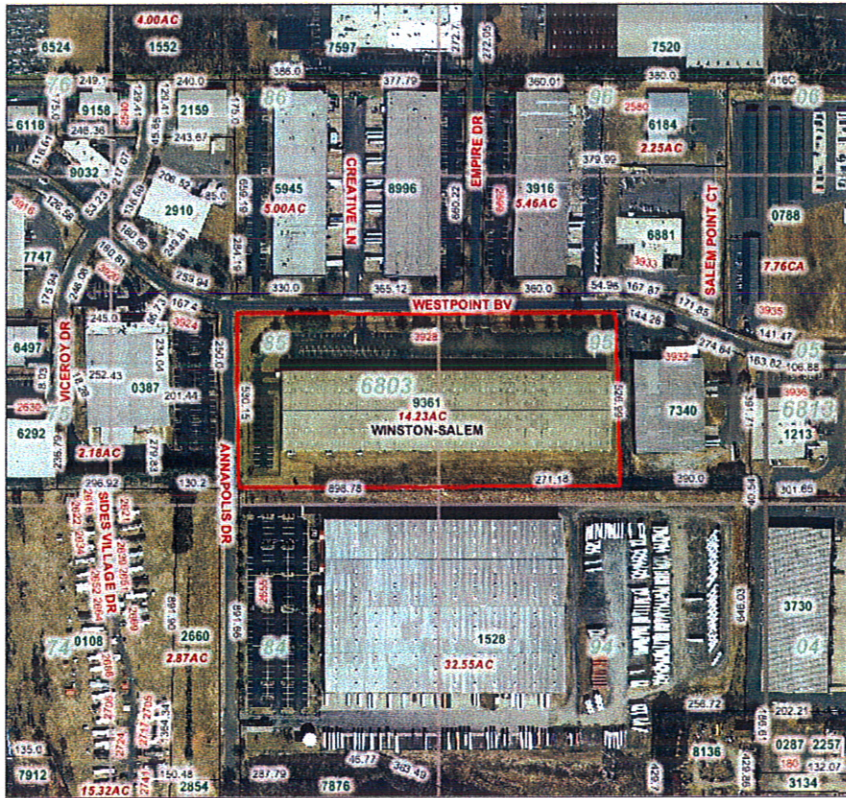

3928 Westpoint Blvd Site Map

Forsyth County, NC

Map Scale  
1 inch = 348 feet

*Disclaimer:* Forsyth County cannot guarantee the accuracy of this information, and the County hereby disclaims all warranties, including warranties as to the accuracy of this information.