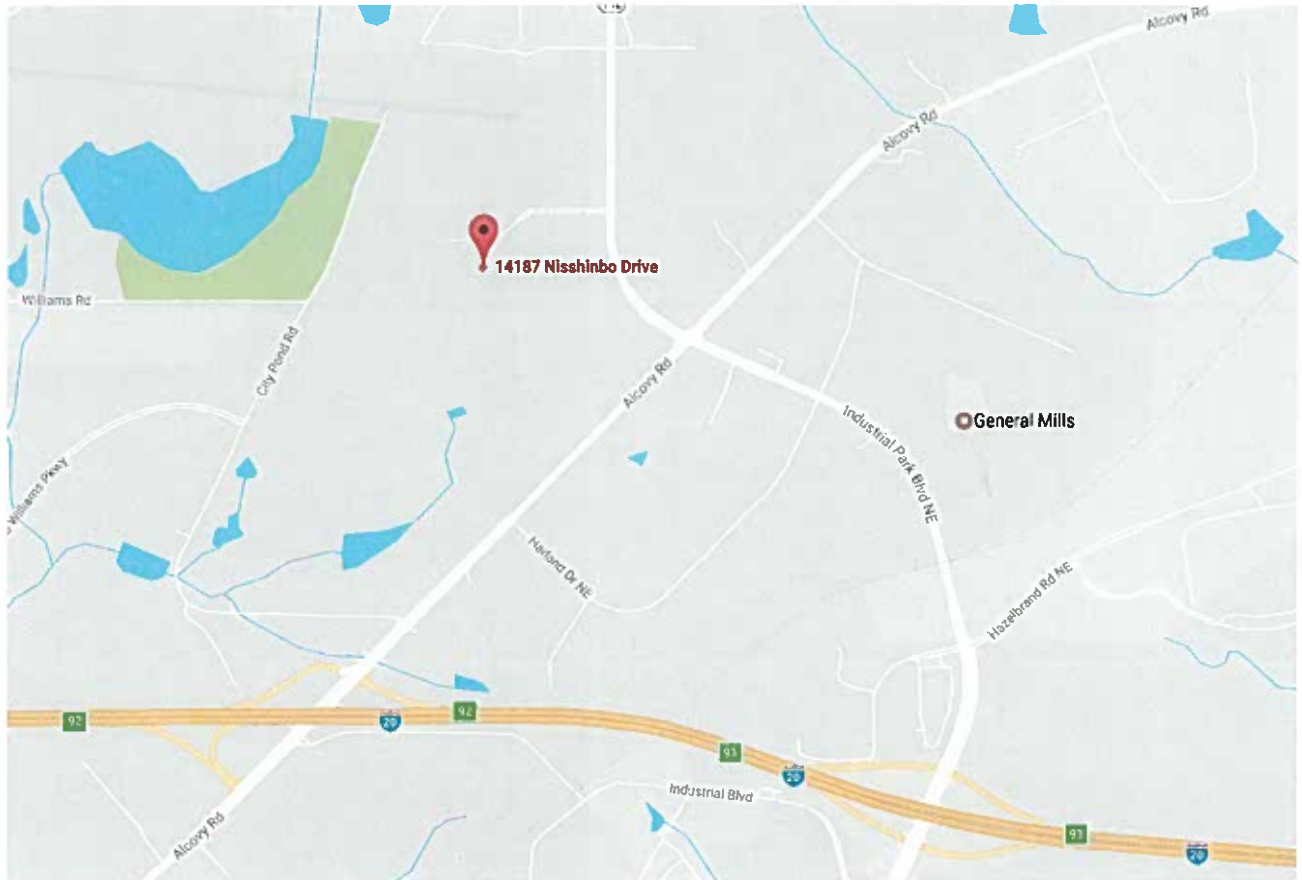

## PROPOSED SITE

14187 Nisshinbo Drive Covington,  
GA 30014

297,000 SQ.FT BUILDING  
54.81 ACRES PROPOSED ZONE AREA

— INDICATES ZONE OUTLINE

14187 Nisshinbo Drive  
Covington, GA 30014

Proposed Usage-Driven Site  
FTZ #26