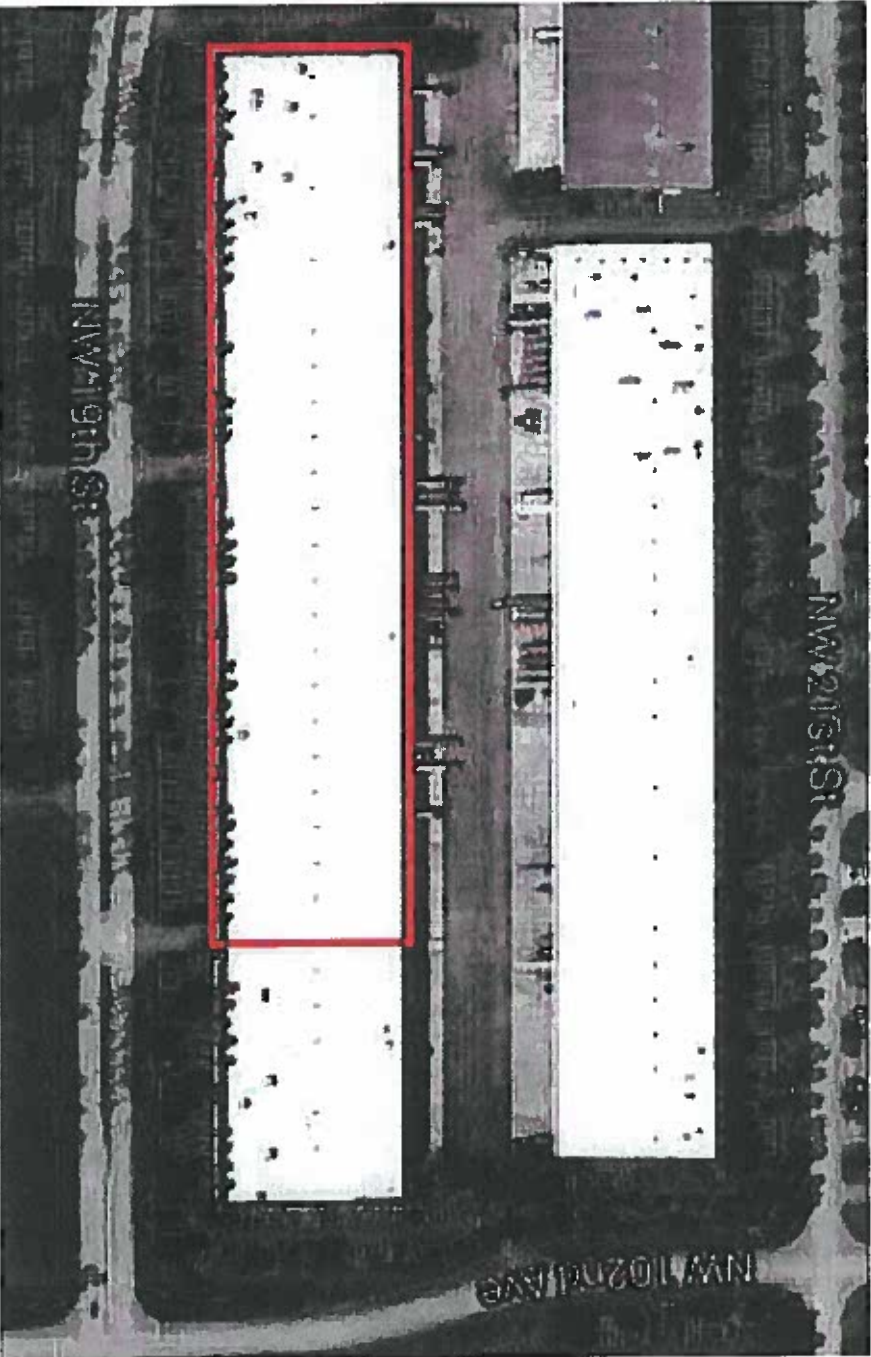

Expeditors International
10205 NW 19th Street
Suite 107-114
Miami, FL 33172

Exhibit 2 page 1 of 2

205,950 Total Square Feet

205,950 Square Feet

30,000 Sqft

Expeditors International
10205 NW 19th Street
Suite 107-114
Miami, FL 33172