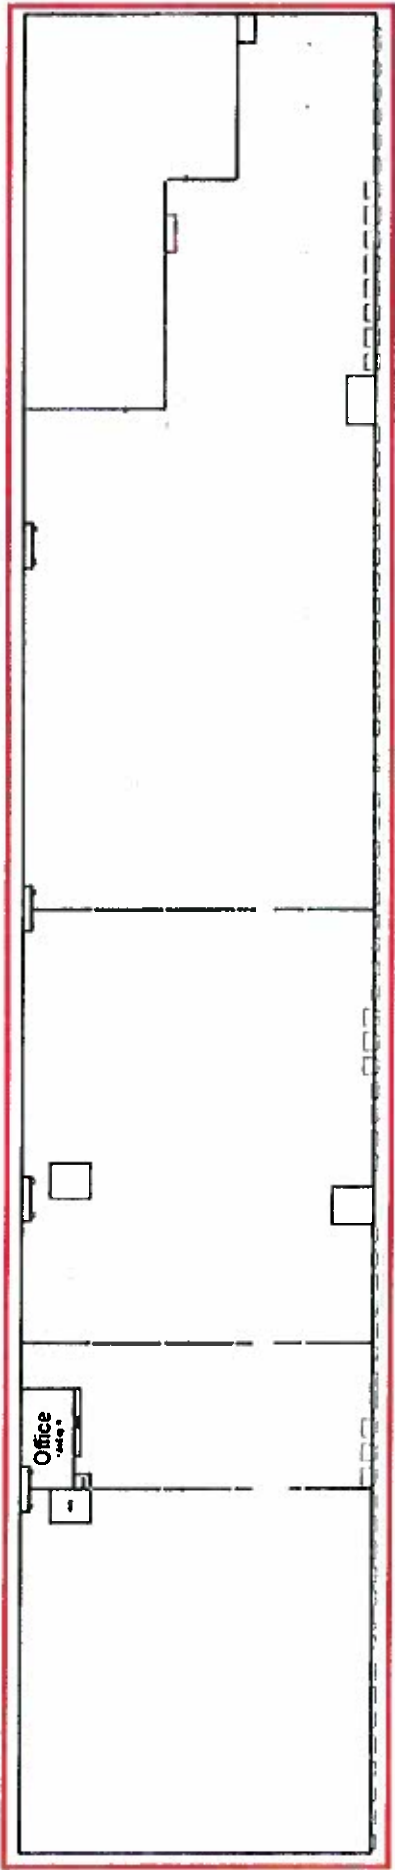

Expeditors International
10205 NW 19th Street
Suite 107-114
Miami, FL 33172

Exhibit 2 page 1 of 2

205,950 Total Square Feet

205,950 Square Feet

30,000 Sqft

Expeditors International
10205 NW 19th Street
Suite 107-114
Miami, FL 33172

Exhibit 2 page 2 of 2