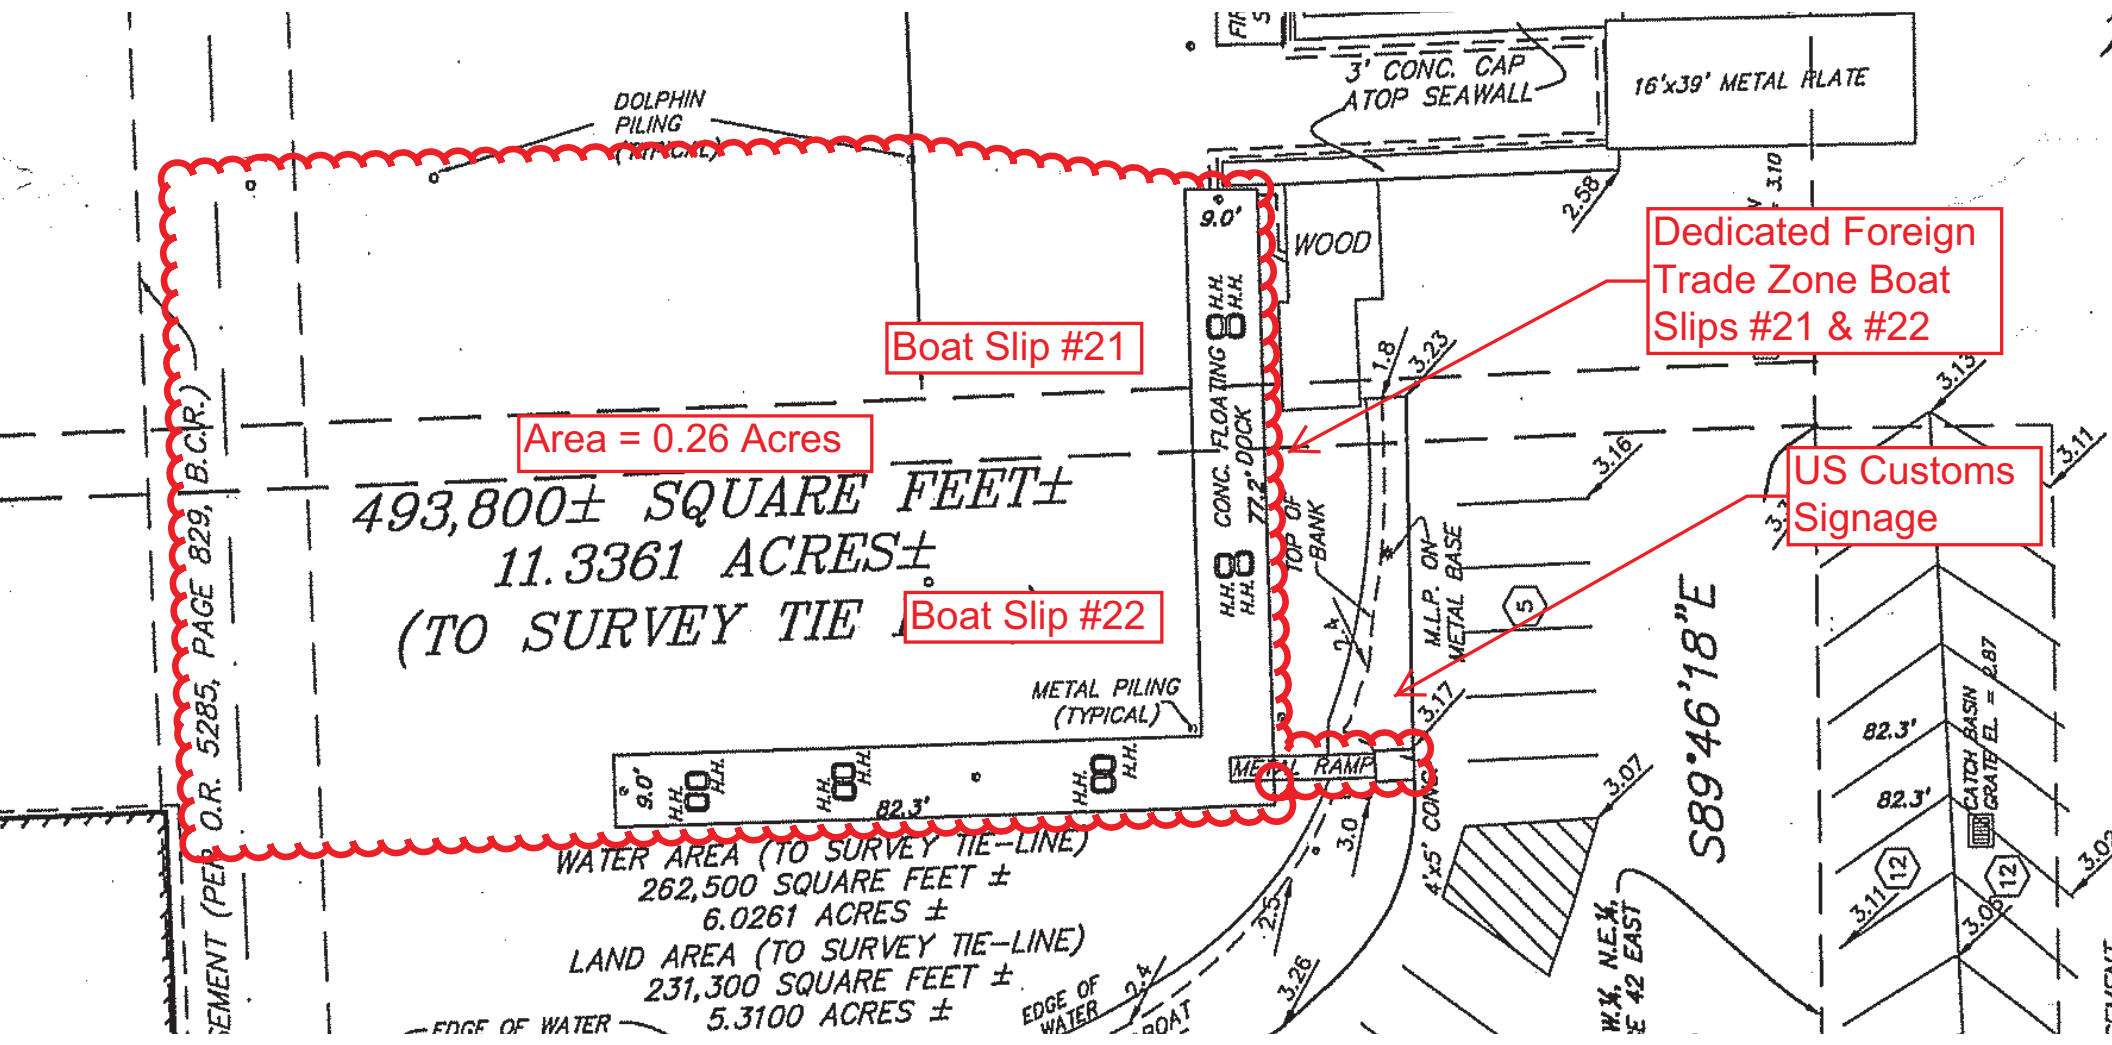

Universal Marine Center
2700 SW 25th Terrace
Fort Lauderdale, Florida 33312

Boat Slip #21

Area = 0.26 Acres

Boat Slip #22

Dedicated Foreign Trade Zone Boat Slips #21 & #22

US Customs Signage