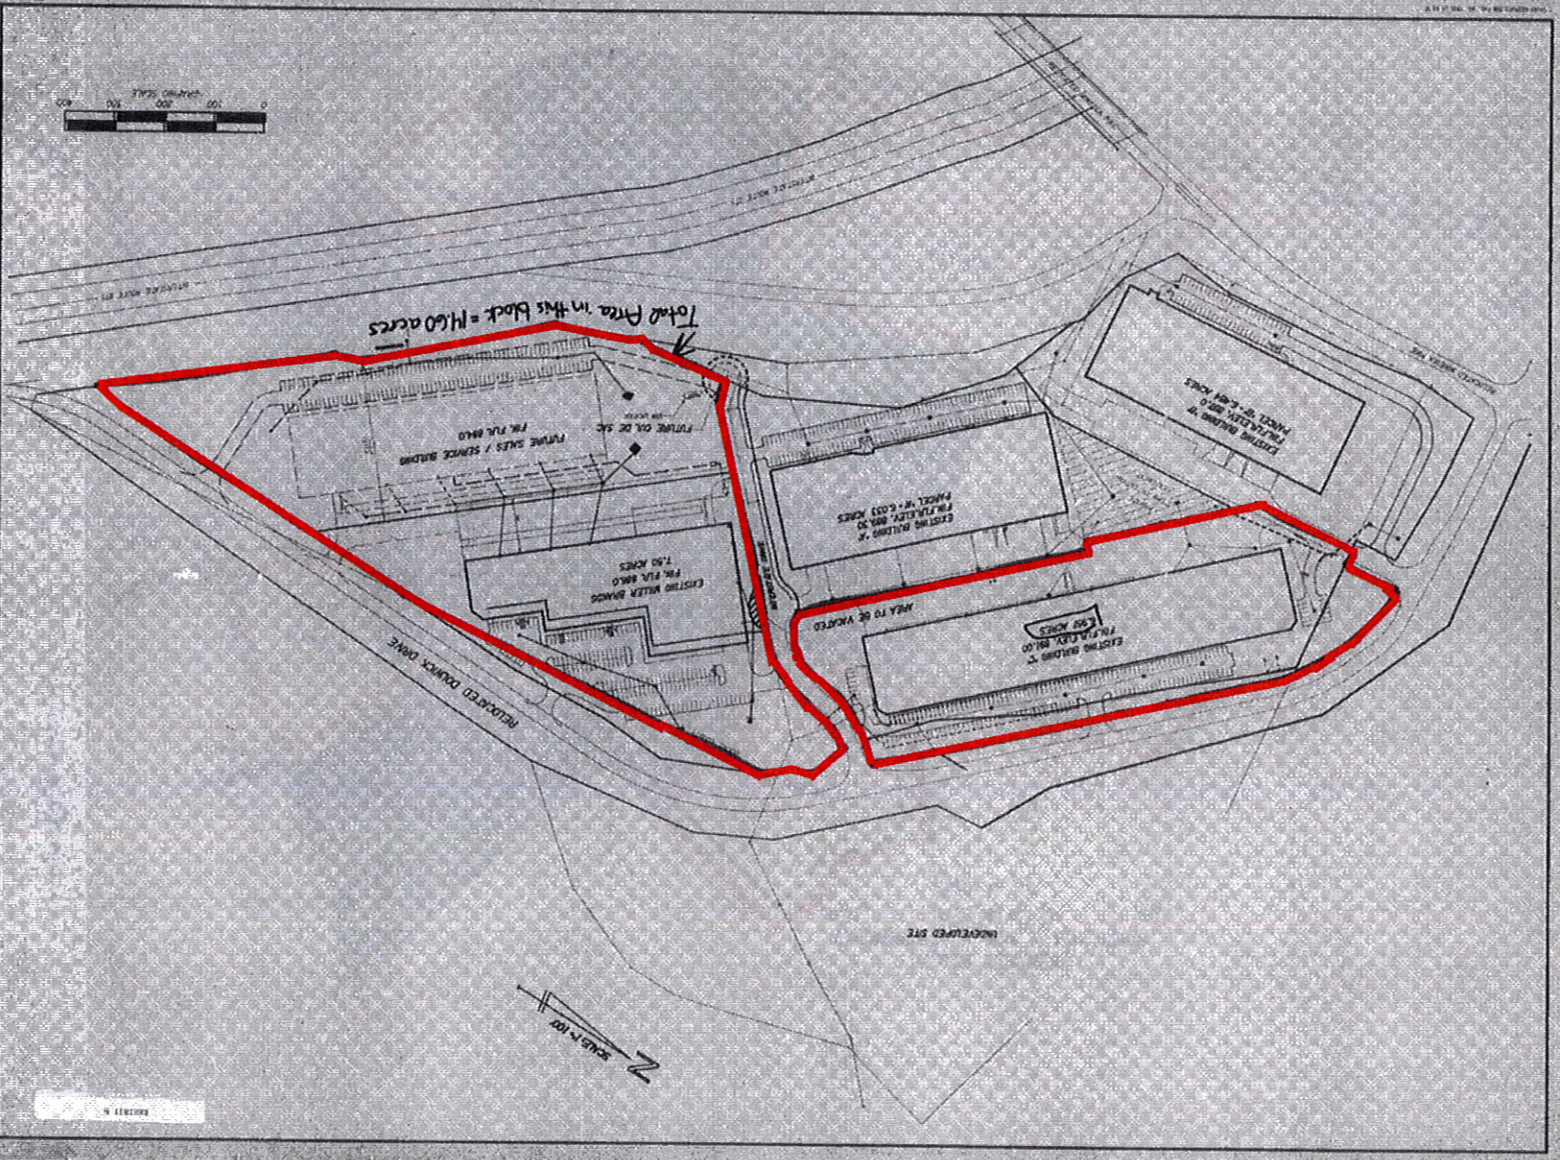

WACHTON LOCATION MAP

Miller-Valentine Group
Miller-Valentine Development, Inc.

VACATION LOCATION PLAT
NORTHERN KENTUCKY
BUSINESS CENTER
LJB LOCKWOOD, JOHNS AND BELLAS INC.

Total Area in this block = 14.60 acres

PLAT 11