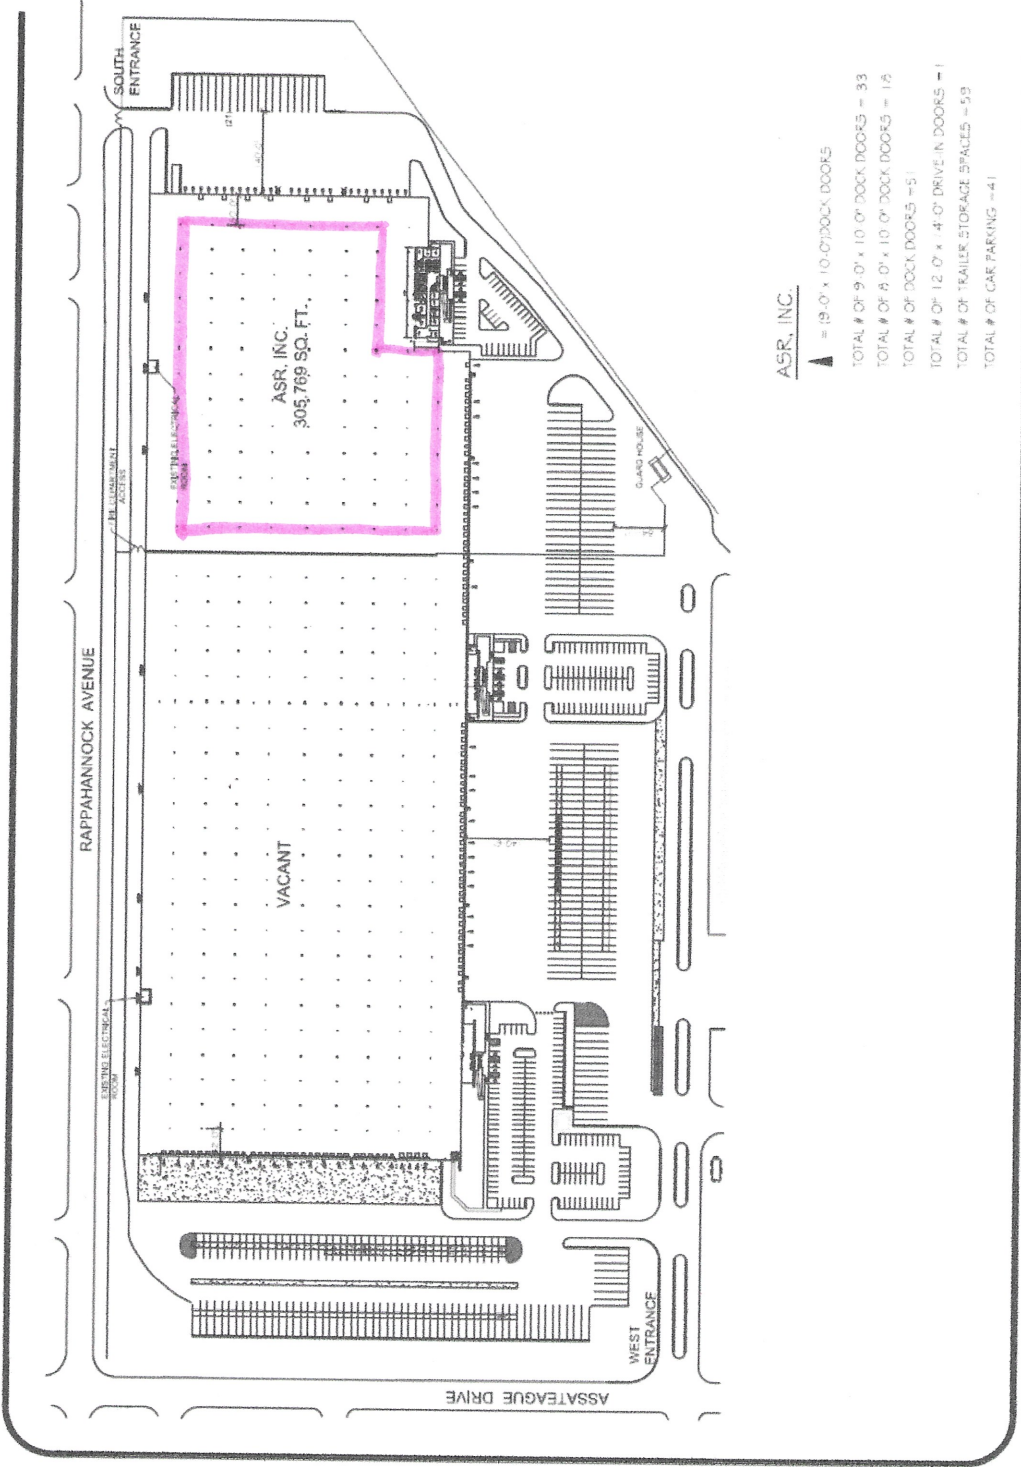

ASR, INC.

- ▲ = (9'-0" x 10'-0") DOCK DOORS
- TOTAL # OF 9'-0" x 10'-0" DOCK DOORS = 33
- TOTAL # OF 8'-0" x 10'-0" DOCK DOORS = 1/8
- TOTAL # OF DOCK DOORS = 51
- TOTAL # OF 12'-0" x 4'-0" DRIVE-IN DOORS = 1
- TOTAL # OF TRAILER STORAGE SPACES = 59
- TOTAL # OF CAR PARKING = 41