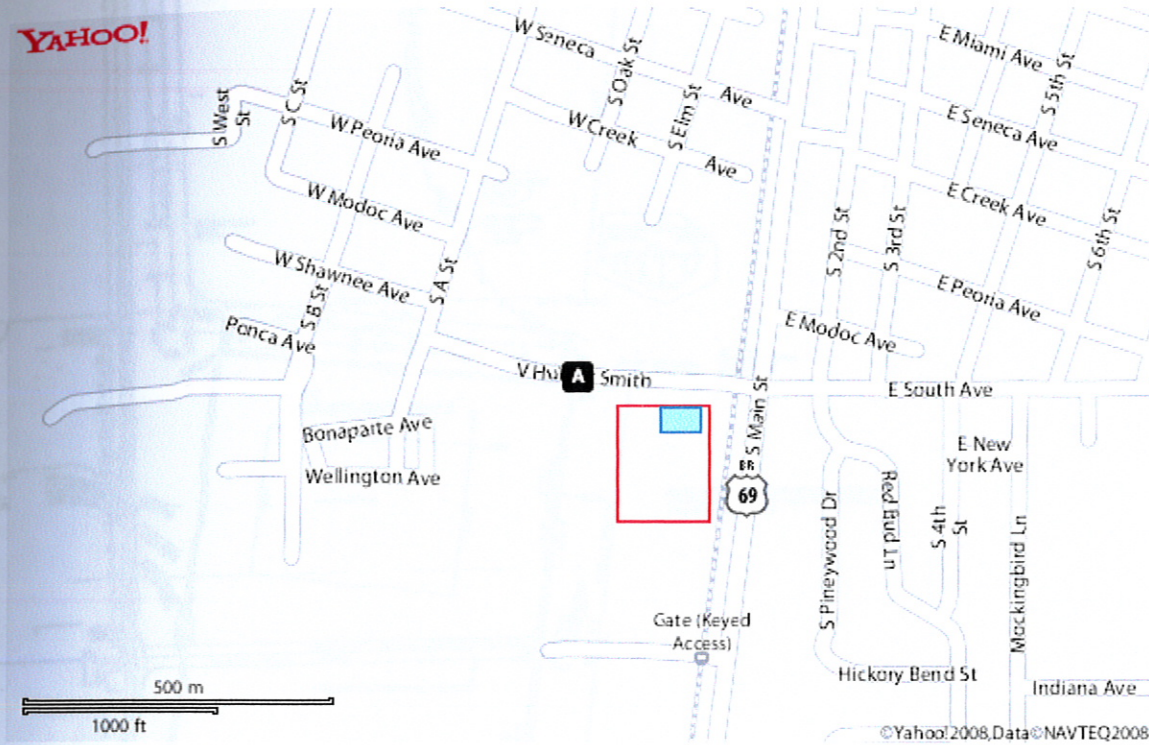

ORIGINAL KOMAR NEW DISTRIBUTION CENTER SITE (relinquishing acreage)

Entire Zone Site

Area to be relinquished 1.2 acres