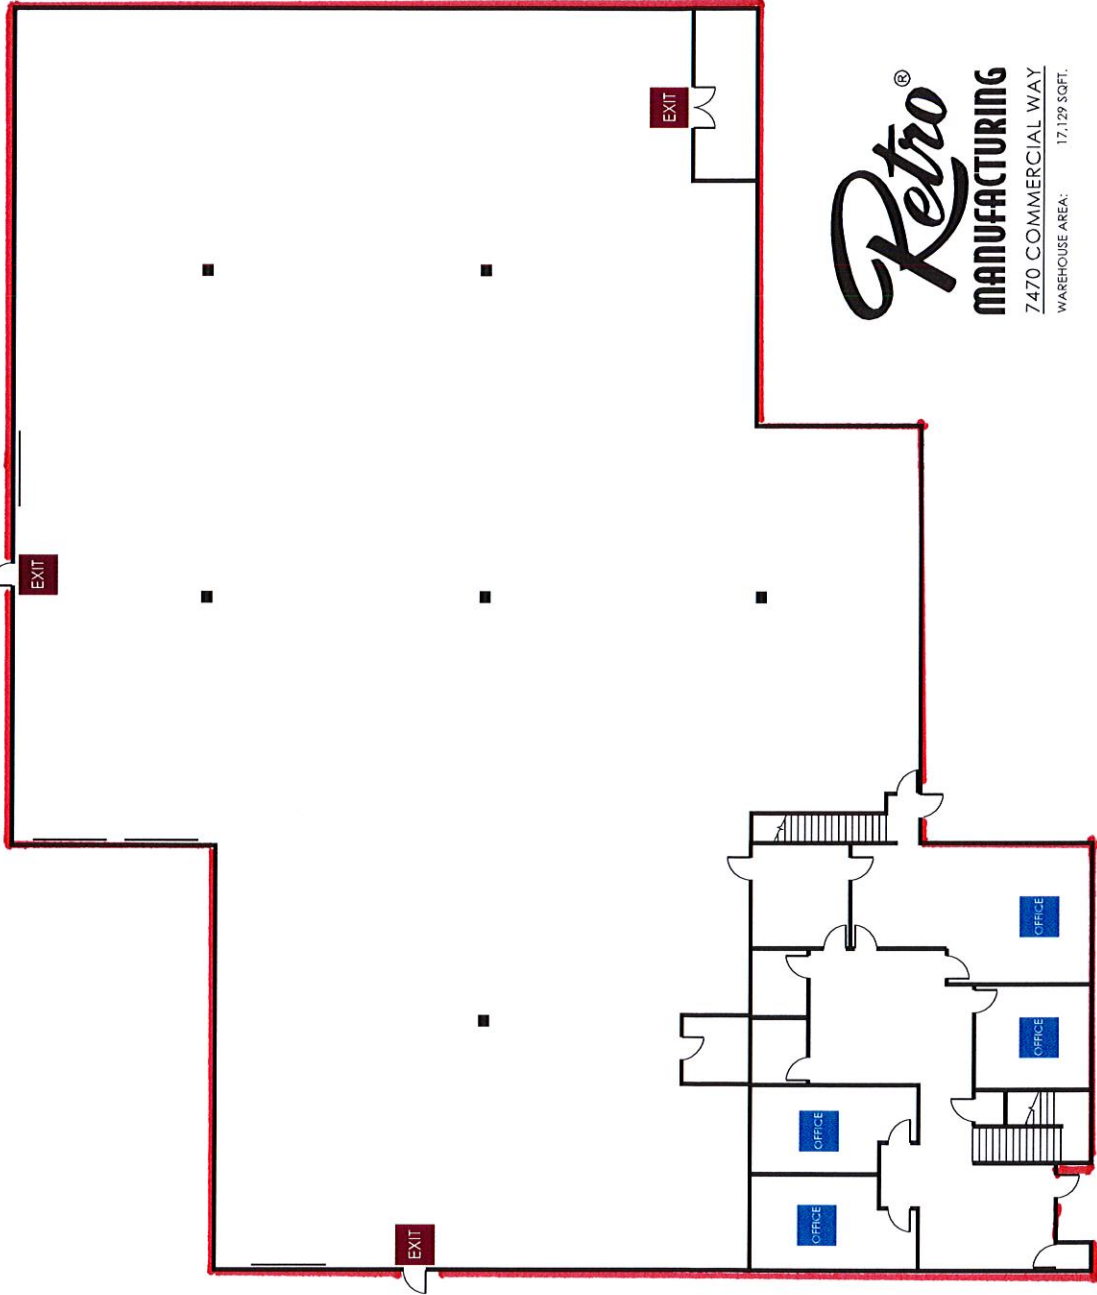

# WAREHOUSE LAYOUT

WAREHOUSE

**Retro<sup>®</sup>**  
**MANUFACTURING**  
7470 COMMERCIAL WAY  
WAREHOUSE AREA: 17,129 SQFT.

RETRO MANUFACTURING – 7470 Commercial Way, Henderson, NV 89011