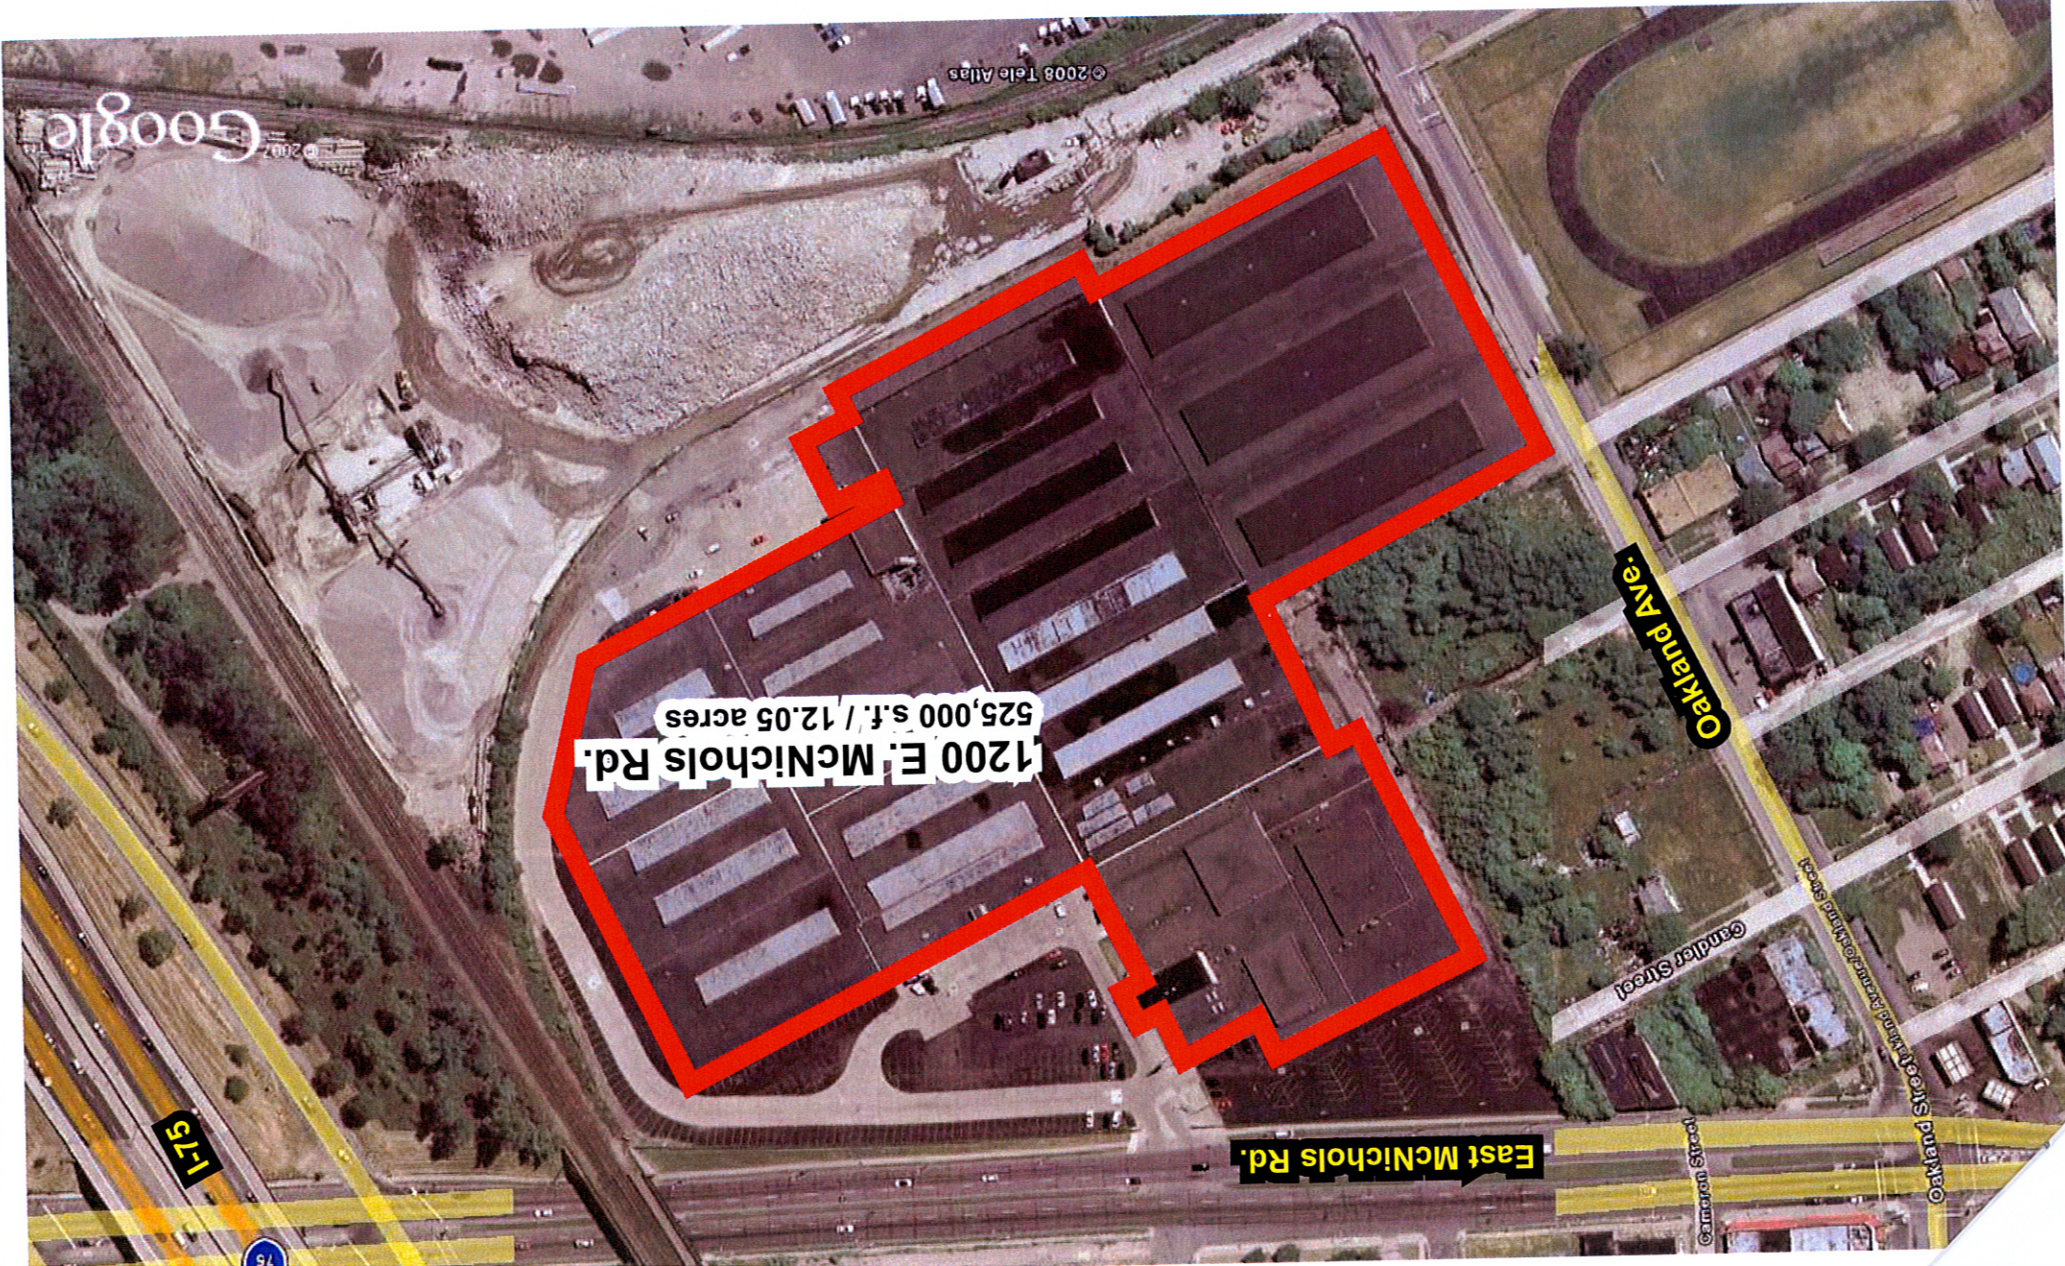

metro international trade services

FTZ 70
Boundary Modification Request
Detroit, Michigan

8.5.2008

1200 E. McNichols Rd.
525,000 s.f. / 12.05 acres

Oakland Ave.

East McNichols Rd.

Gandler Street

Cameran Street

Oakland Street

I-75

Google

© 2008 Tele Atlas