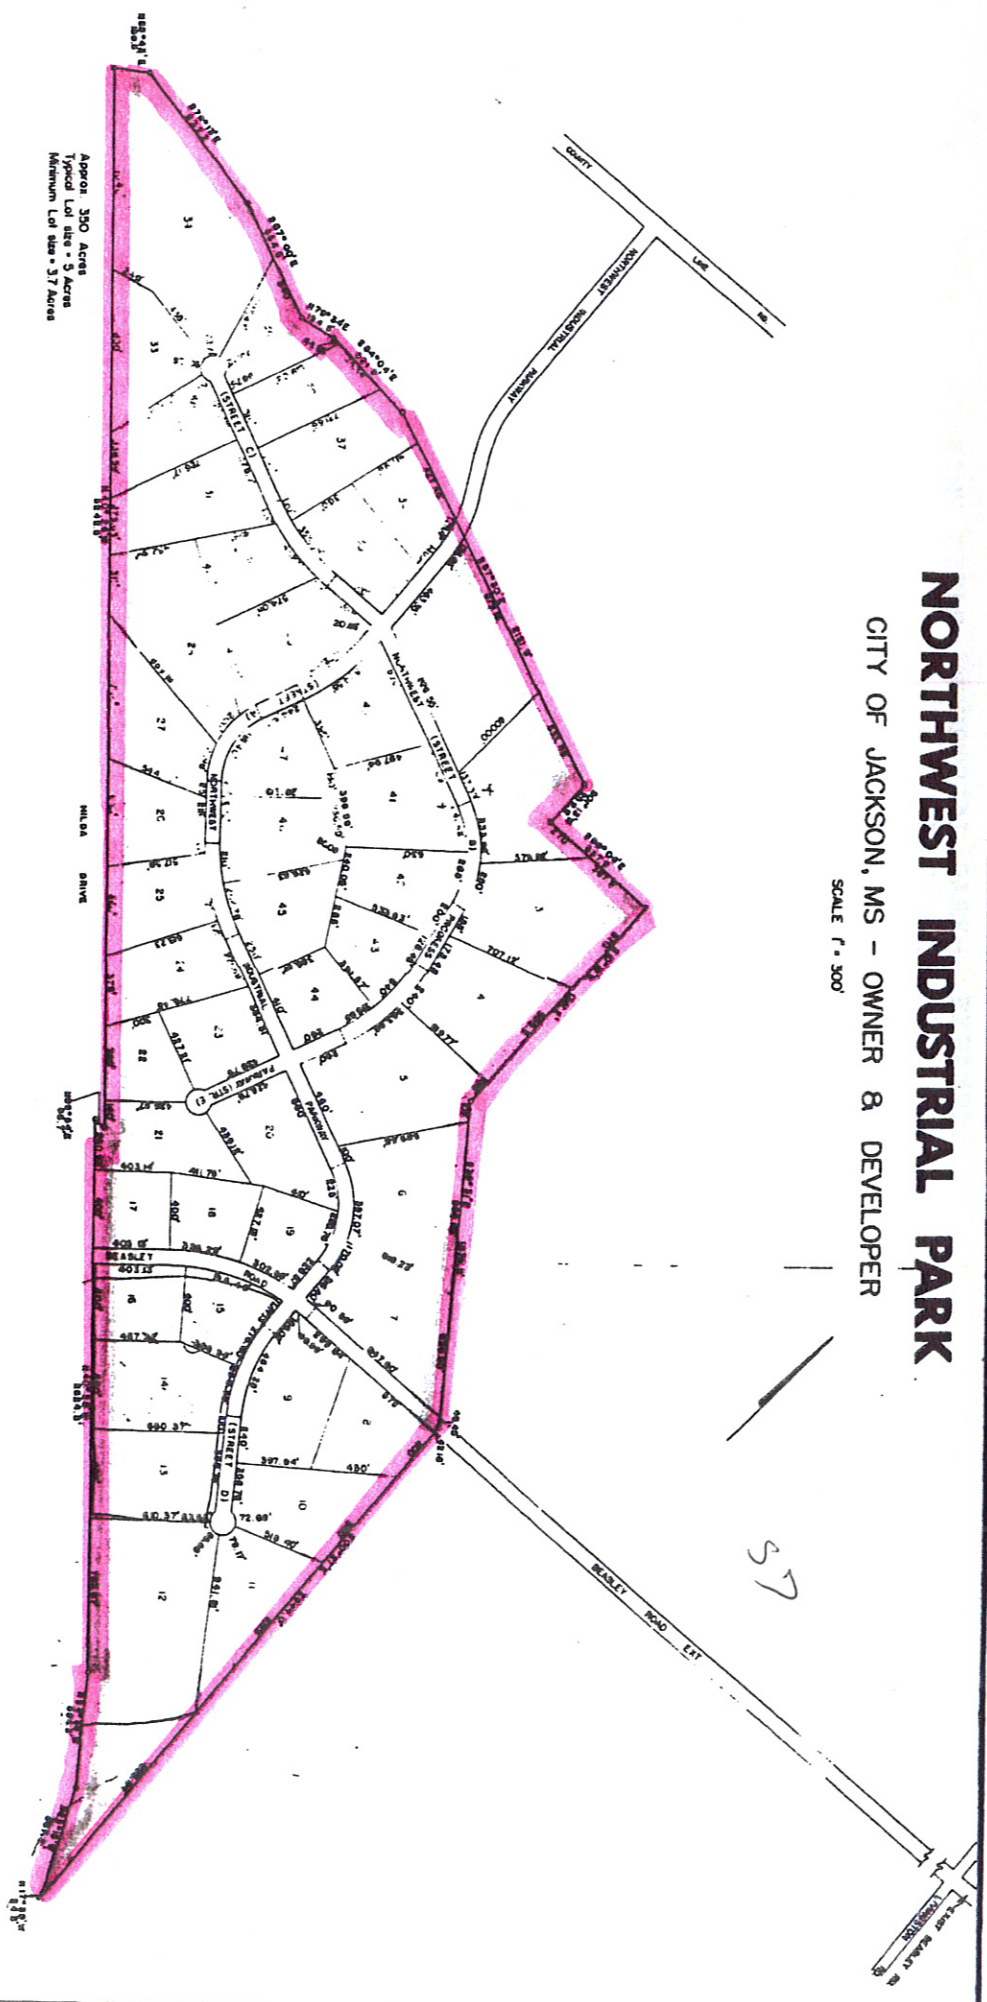

NORTHWEST INDUSTRIAL PARK--EXPANDED GENERAL PURPOSE ZONE
AREA IN HINDS COUNTY, MS.

NORTHWEST INDUSTRIAL PARK

CITY OF JACKSON, MS - OWNER & DEVELOPER

SCALE 1" = 300'

Approx. 350 Acres
Typical Lot size - 5 Acres
Minimum Lot size - 37 Acres

59

59