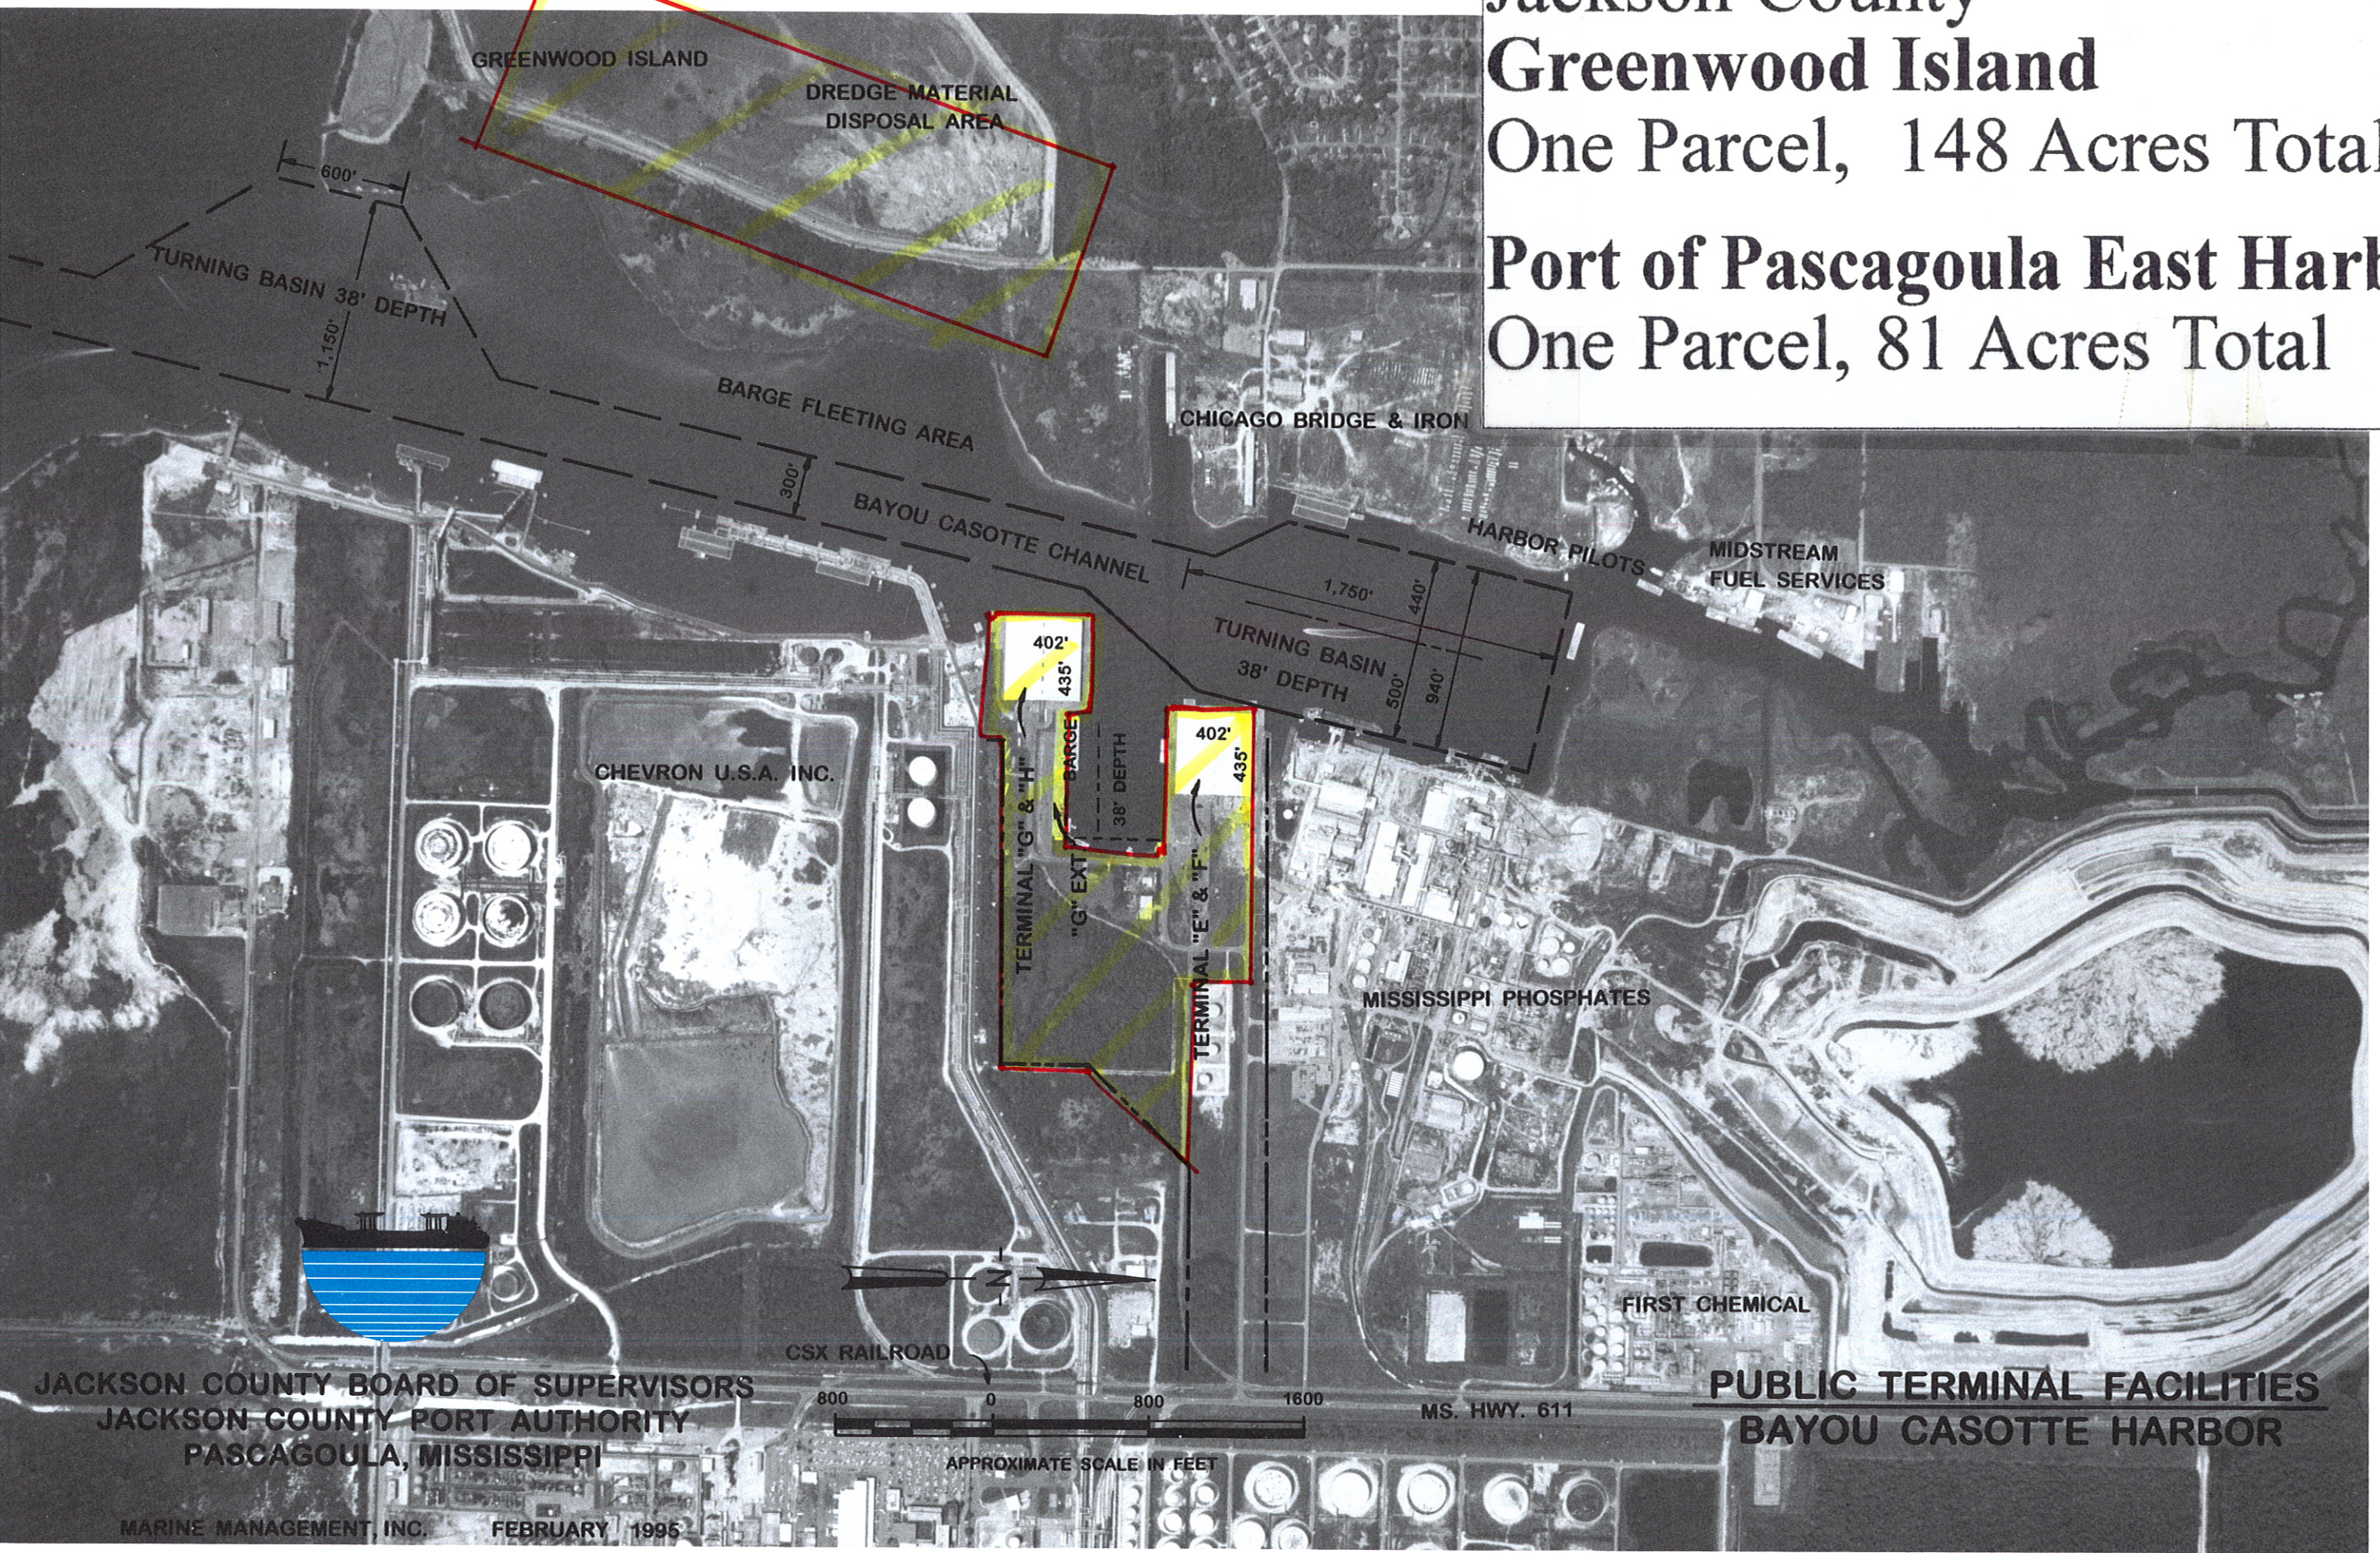

Jackson County
Greenwood Island
One Parcel, 148 Acres Total
Port of Pascagoula East Harbor
One Parcel, 81 Acres Total

JACKSON COUNTY BOARD OF SUPERVISORS
JACKSON COUNTY PORT AUTHORITY
PASCAGOULA, MISSISSIPPI

PUBLIC TERMINAL FACILITIES
BAYOU CASOTTE HARBOR