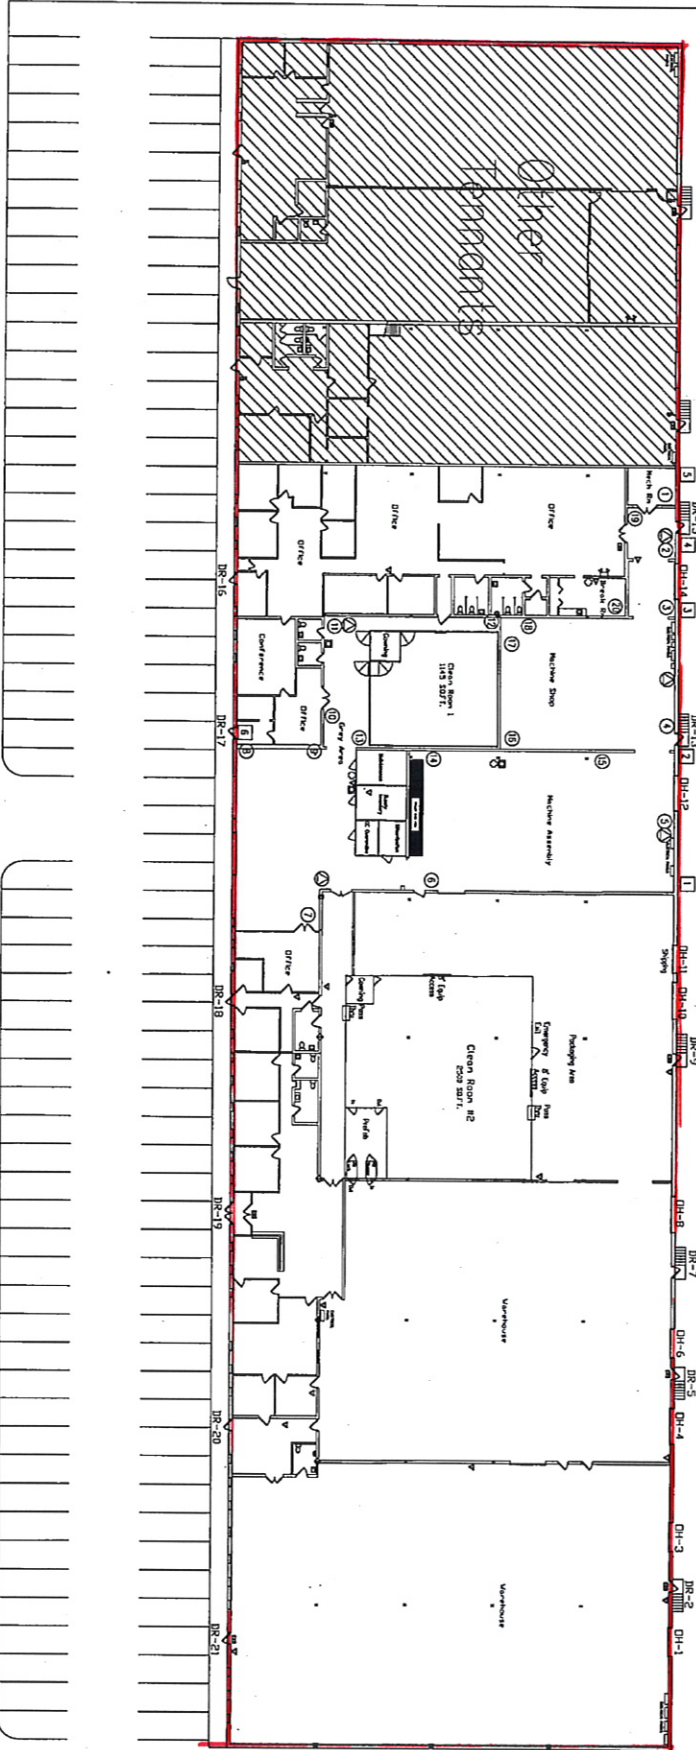

IBS FACILITY LAYOUT

DWG070.001.0

05/09/06

- | | | | |
|---|------------------|---|-------------------|
| ① | TIN CAT | ⬢ | FIRST AID KIT |
| ⊠ | EXTERIOR STATION | ⊠ | EYE WASH STATION |
| ⊙ | LIGHT TRAPS | ⚠ | FIRE EXTINGUISHER |

FACILITY LEGEND