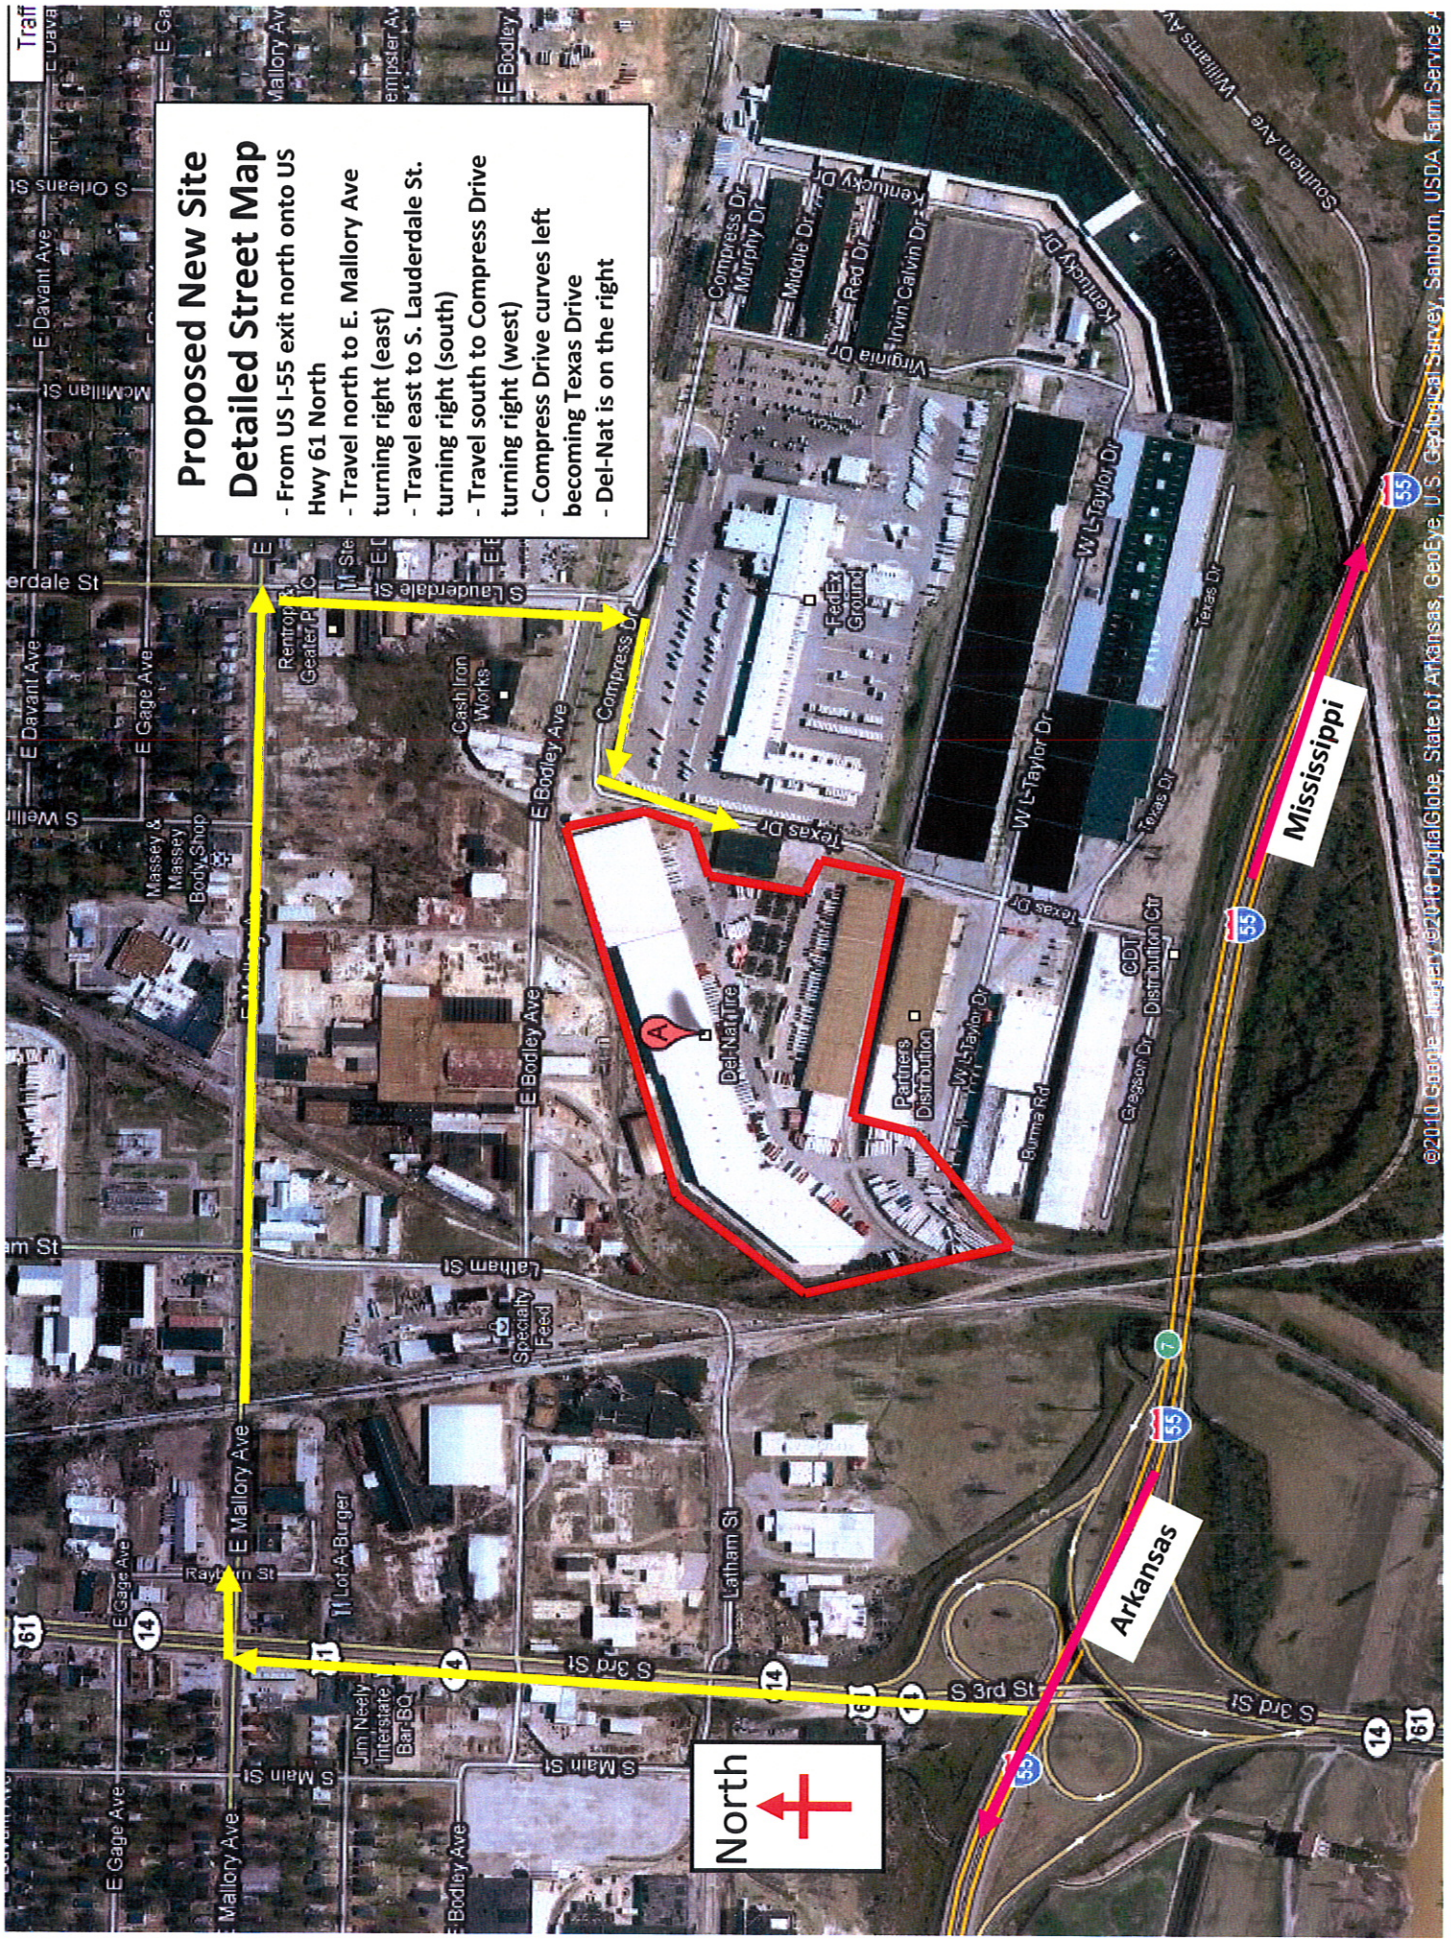

## Proposed New Site Detailed Street Map

- From US I-55 exit north onto US Hwy 61 North
- Travel north to E. Mallory Ave
- turning right (east)
- Travel east to S. Lauderdale St.
- turning right (south)
- Travel south to Compress Drive
- turning right (west)
- Compress Drive curves left becoming Texas Drive
- Del-Nat is on the right

Arkansas

Mississippi