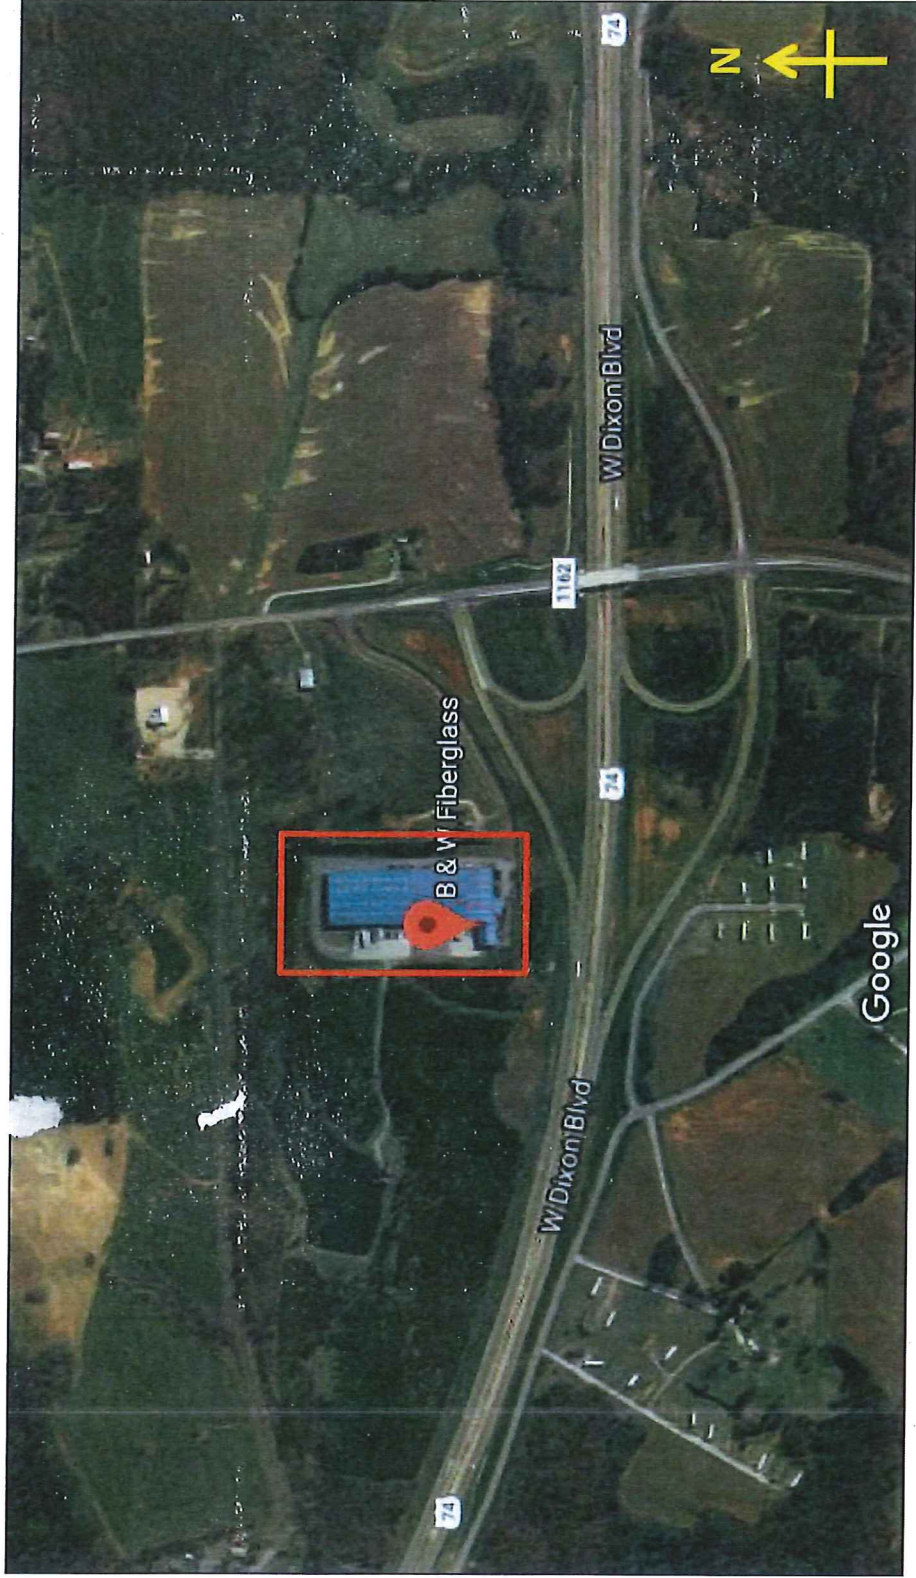

B&W Fiber Glass, Inc.

100 Glass Way

Shelby, NC 28152

(Proposed Site Aerial Map)

B&W Fiber Glass, Inc.

100 Glass Way

Shelby, NC 28152

(Proposed Site Facility Drawing)