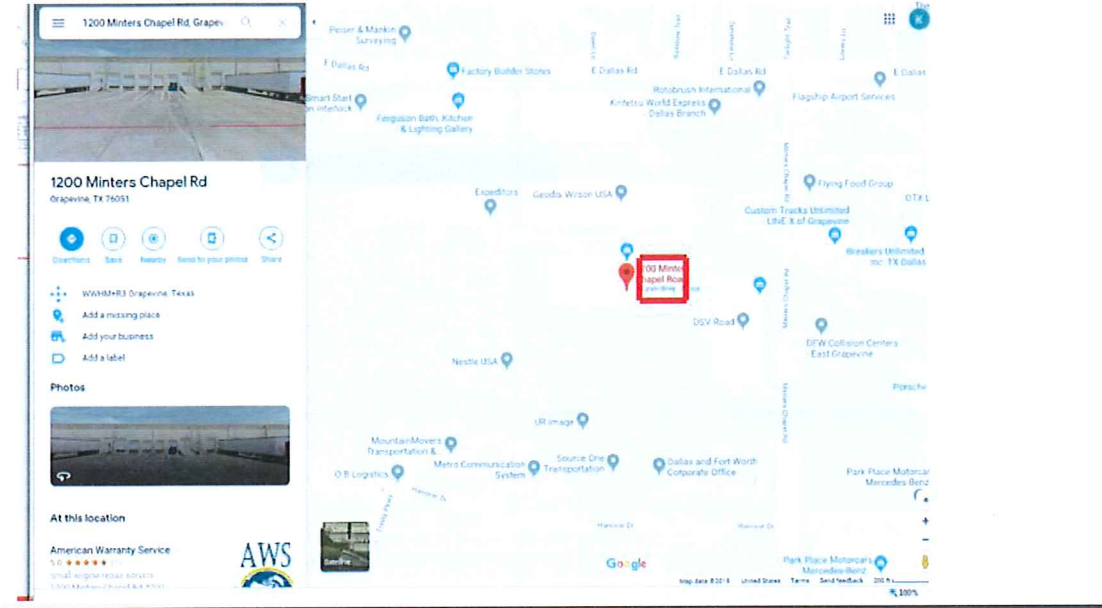

Attachment 10: maps

1200 Minters Chapel Rd, Suite 500
Grapevine, TX 76051

Alliance Operating Services
 1200 Minters Chapel Rd, Suite 500
 Grapevine, TX 76051

OVERALL LEASE AREA
 10/20/10

LEGEND
 --- ORIGINAL
 --- DEMOLITION
 - - - - - ENLARGEMENT

OFFICE AREA - ENLARGEMENT
 10/20/10

MA Robert L. ...
 ALLIANCE OPERATING SERVICES
 1200 MINTERS CHAPEL ROAD SUITE 500
 GRAPEVINE, TEXAS 76051
 817-499-1234