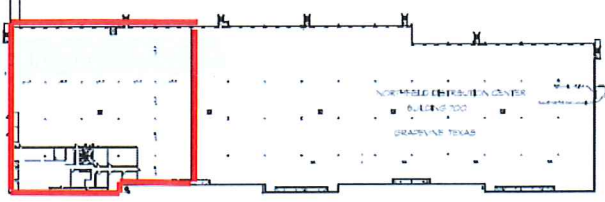

Alliance Operating Services
1200 Minters Chapel Rd, Suite 500
Grapevine, TX 76051

OVERALL LEASE AREA
10/20/10

OFFICE AREA - ENLARGEMENT
10/20/10

MA Robert L. ...
ALLIANCE OPERATING SERVICES
1200 MINTERS CHAPEL ROAD SUITE 500
GRAPEVINE, TEXAS 76051
817-499-1234