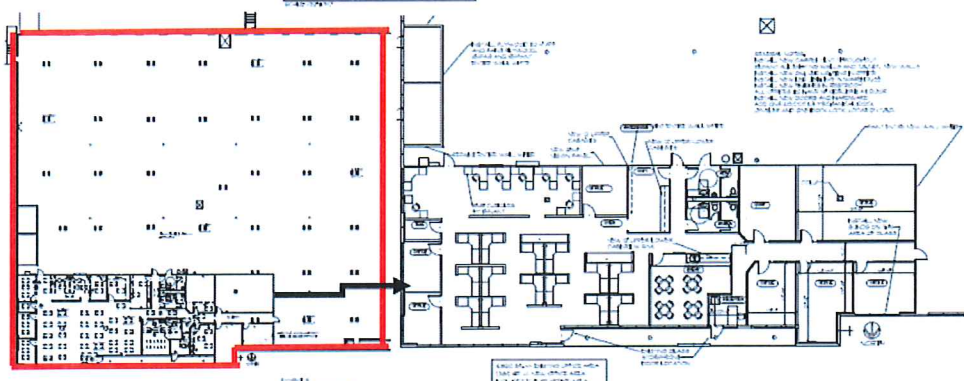

Alliance Operating Services
1200 Minters Chapel Rd, Suite 500
Grapevine, TX 76051

OVERALL LEASE AREA
10/20/10

OFFICE AREA - ENLARGEMENT
10/20/10

MA Robert L. ...
ALLIANCE OPERATING SERVICES
1200 MINTERS CHAPEL ROAD SUITE 500
GRAPEVINE, TEXAS 76051
817-499-1234