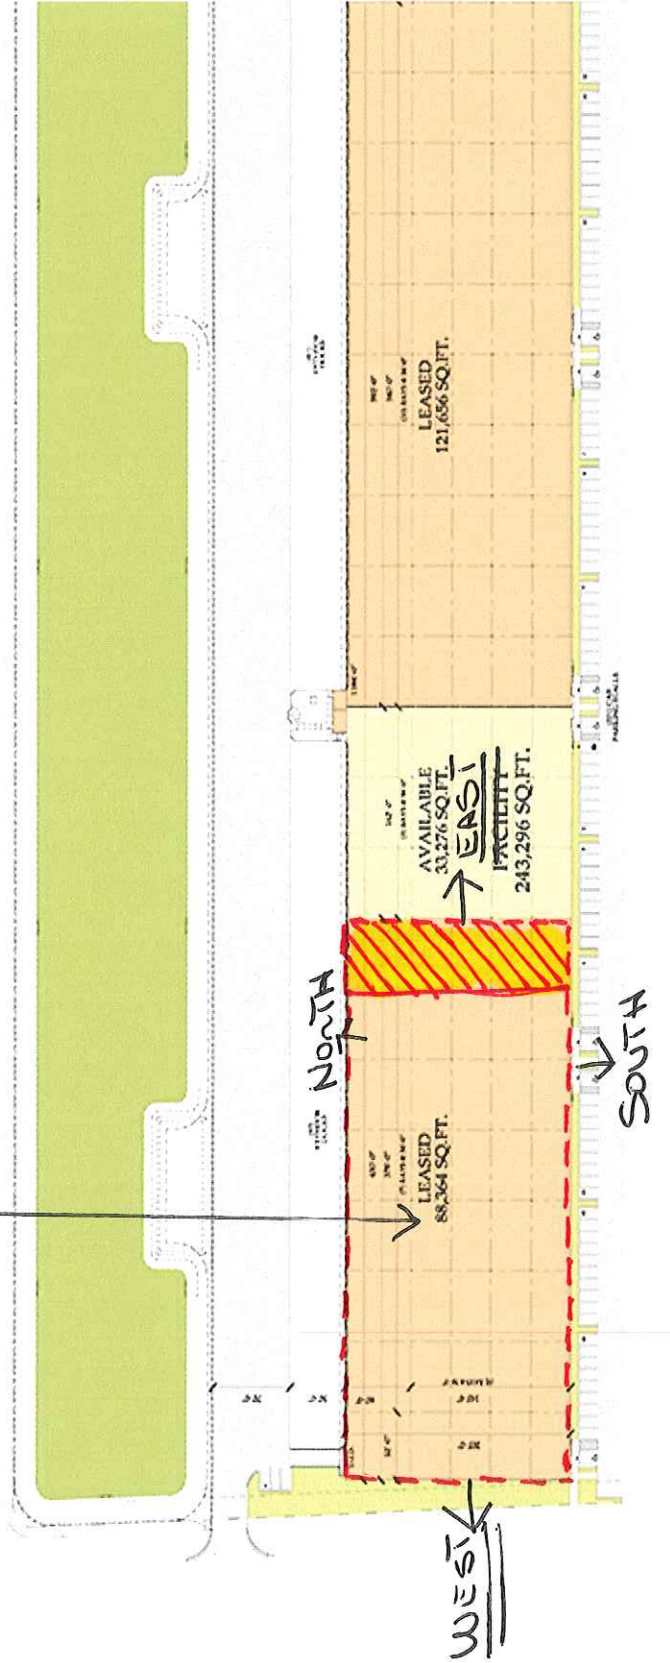

BRIDGE POINT CROSSROADS WEST

PAS CRAGO USA, INC TOTAL WAREHOUSE SPACE = 88,364

OUR PORTFOLIO

Facility

HOME | OUR PORTFOLIO | BI

BRIDGE POINT CROSSROADS WEST