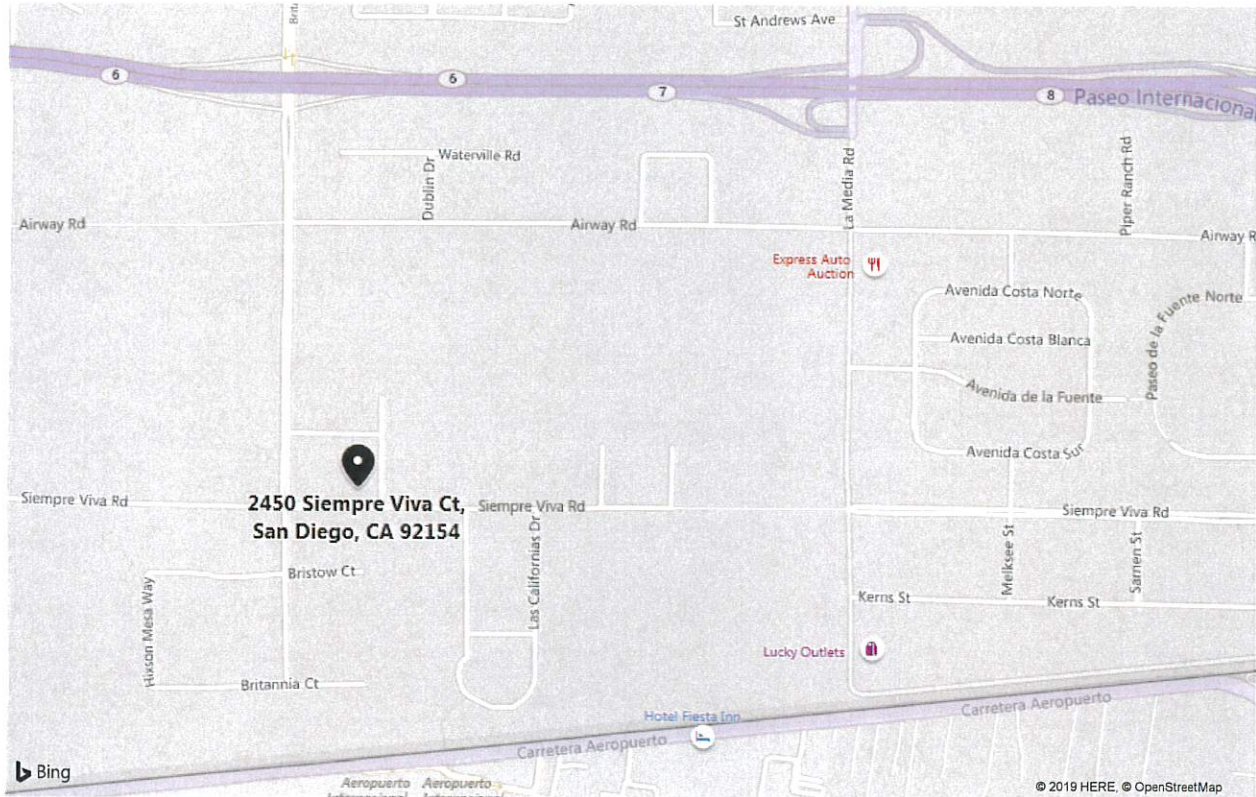

2450 Siempre Viva Ct, San Diego, CA 92154

Location: 32.55391, -116.97767

Type your notes here.

MAP 15466 - BRITANNIA INDUSTRIAL PARK

DATE	BY	REASON
11/02/07	07	12/02/07
12/02/07	08	12/02/07
12/02/07	09	12/02/07
12/02/07	10	12/02/07
12/02/07	11	12/02/07
12/02/07	12	12/02/07
12/02/07	13	12/02/07
12/02/07	14	12/02/07

Imagery ©2019 Google, Map data ©2019 Google