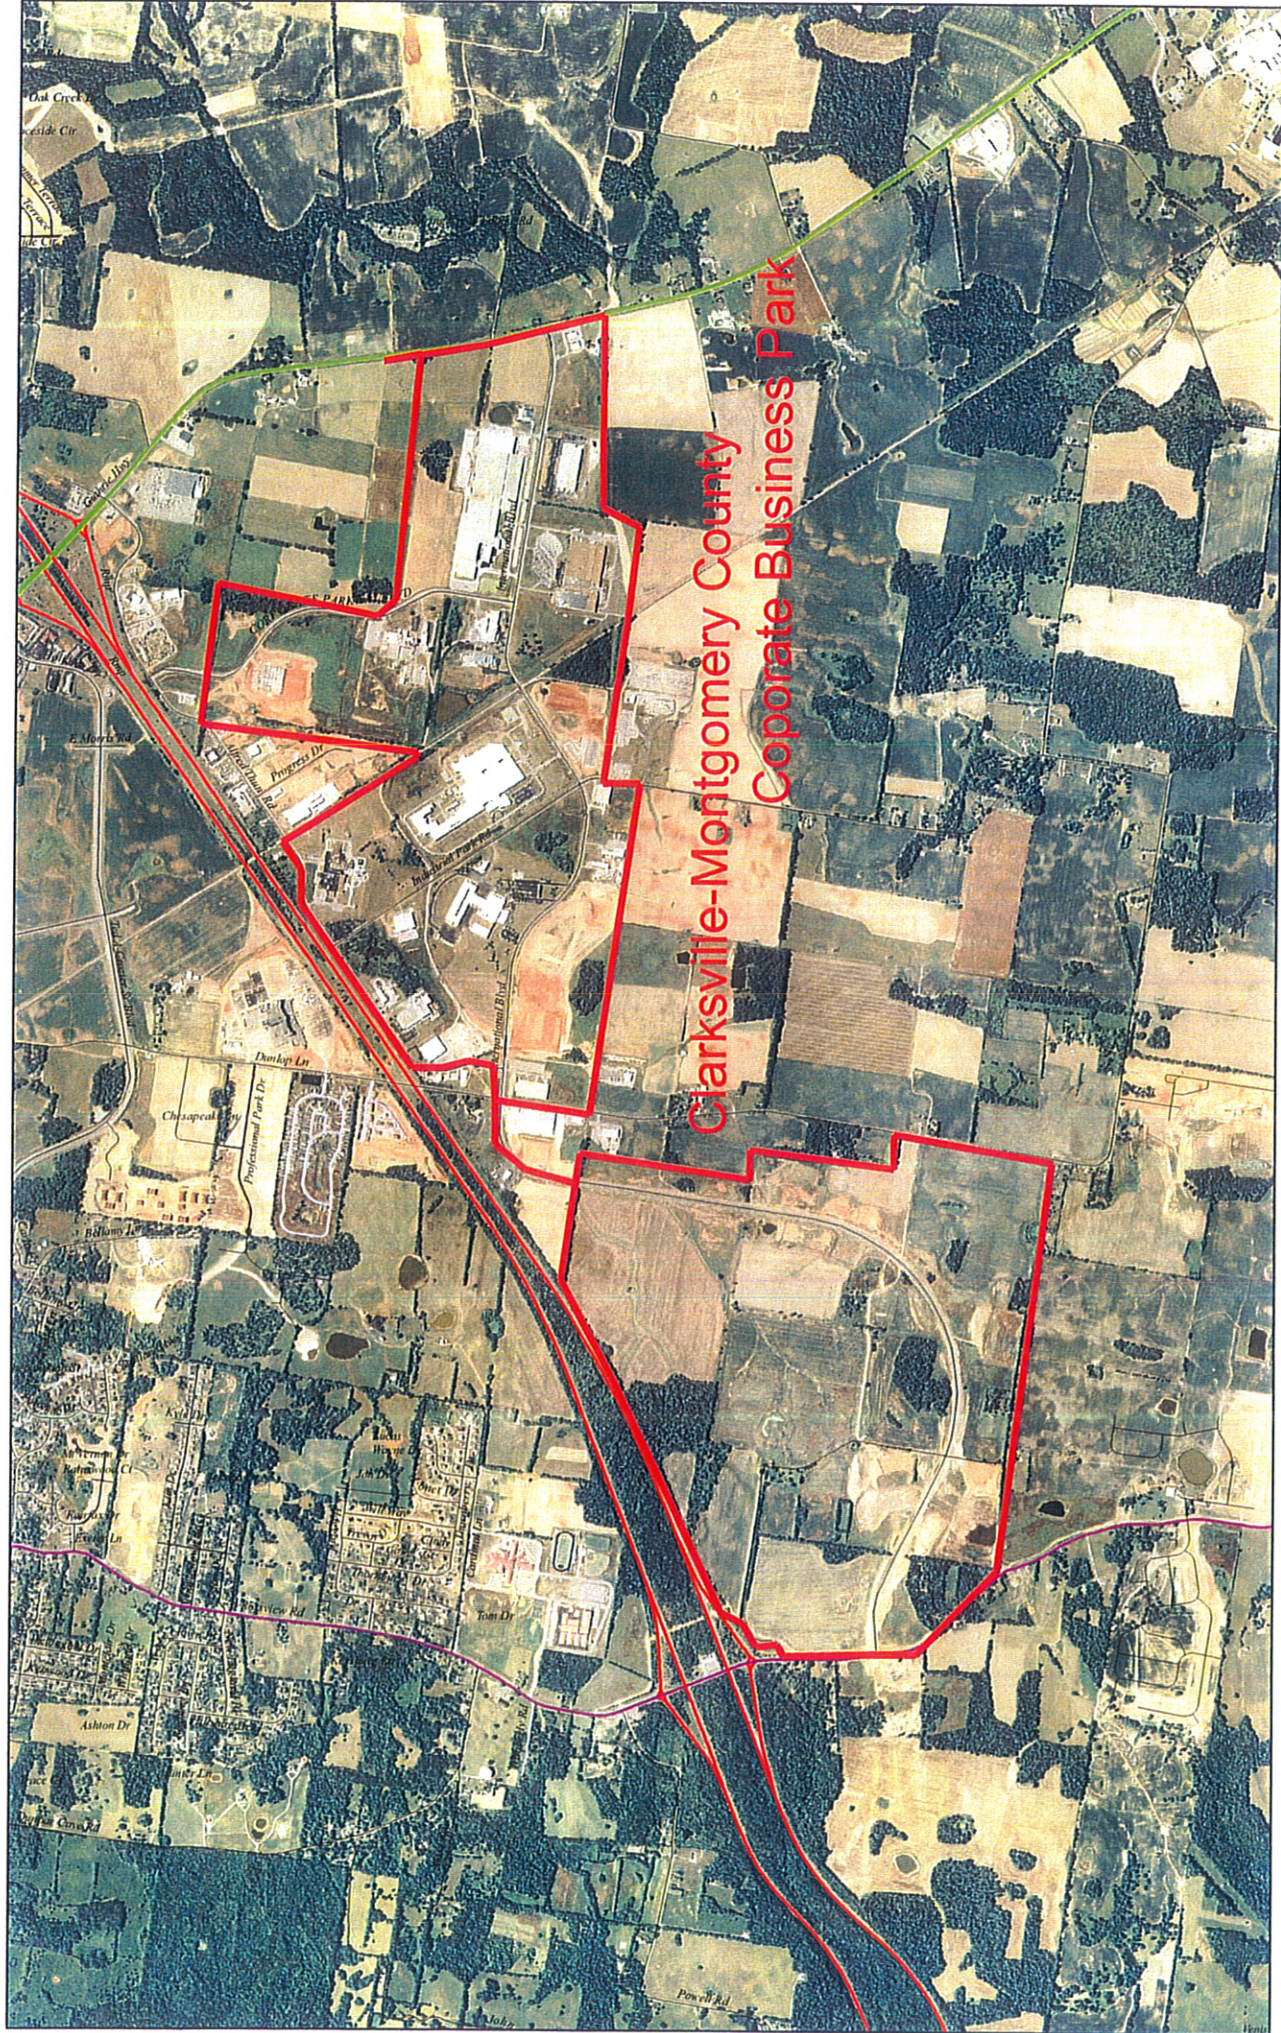

CLARKSVILLE-MONTGOMERY COUNTY CORPORATE BUSINESS PARK

514 acres

HSC Site
1,215 acres
Commerce Park Megasite

334 acres

HOME TO THE FOLLOWING INTERNATIONAL BUSINESSES

- | | | |
|--|---|---|
| 1 Tennessee Technology Center | 10 Hodges Trucking | 19 MW/M&B LLC |
| 2 Hendrickson Trailer Suspension Systems | 11 Robert Bosch LLC | 20 Gateway Medical LLC |
| 3 Florim U.S.A. | 12 Precision Printing & Packaging, Inc. | 21 Sanderson Pipe Corp. |
| 4 Quebecor World | 13 Queen City Disposal | 22 Avanti Manufacturing |
| 5 U.S. Zinc | 14 Contact U.S. LLC | 23 60,500 sq ft spec building |
| 6 Purity Zinc Metals | 15 R.J. Corman Railroad | 24 30,500 sq ft spec building |
| 7 Bridgestone Metalpha | 16 Mike Shelby | 25 52,000 sq ft available office space (8-10 acres) |
| 8 Aladdin Mantle Lamp | 17 Blue Sky, Inc. | 26 Future Class A distribution facility |
| 9 Hodges Warehousing | 18 Premium Wear, Inc. | 27 40 acre pad ready site |

LEGEND

1,215 Acre Commerce Park Megasite
848 Additional Acres Under Option

- Available Land
- Available Buildings
- Optioned Land

Original 750 Acre Park **656 Acre Business Park South**

Clarksville
Montgomery County
TENNESSEE
INDUSTRIAL
DEVELOPMENT
BOARD