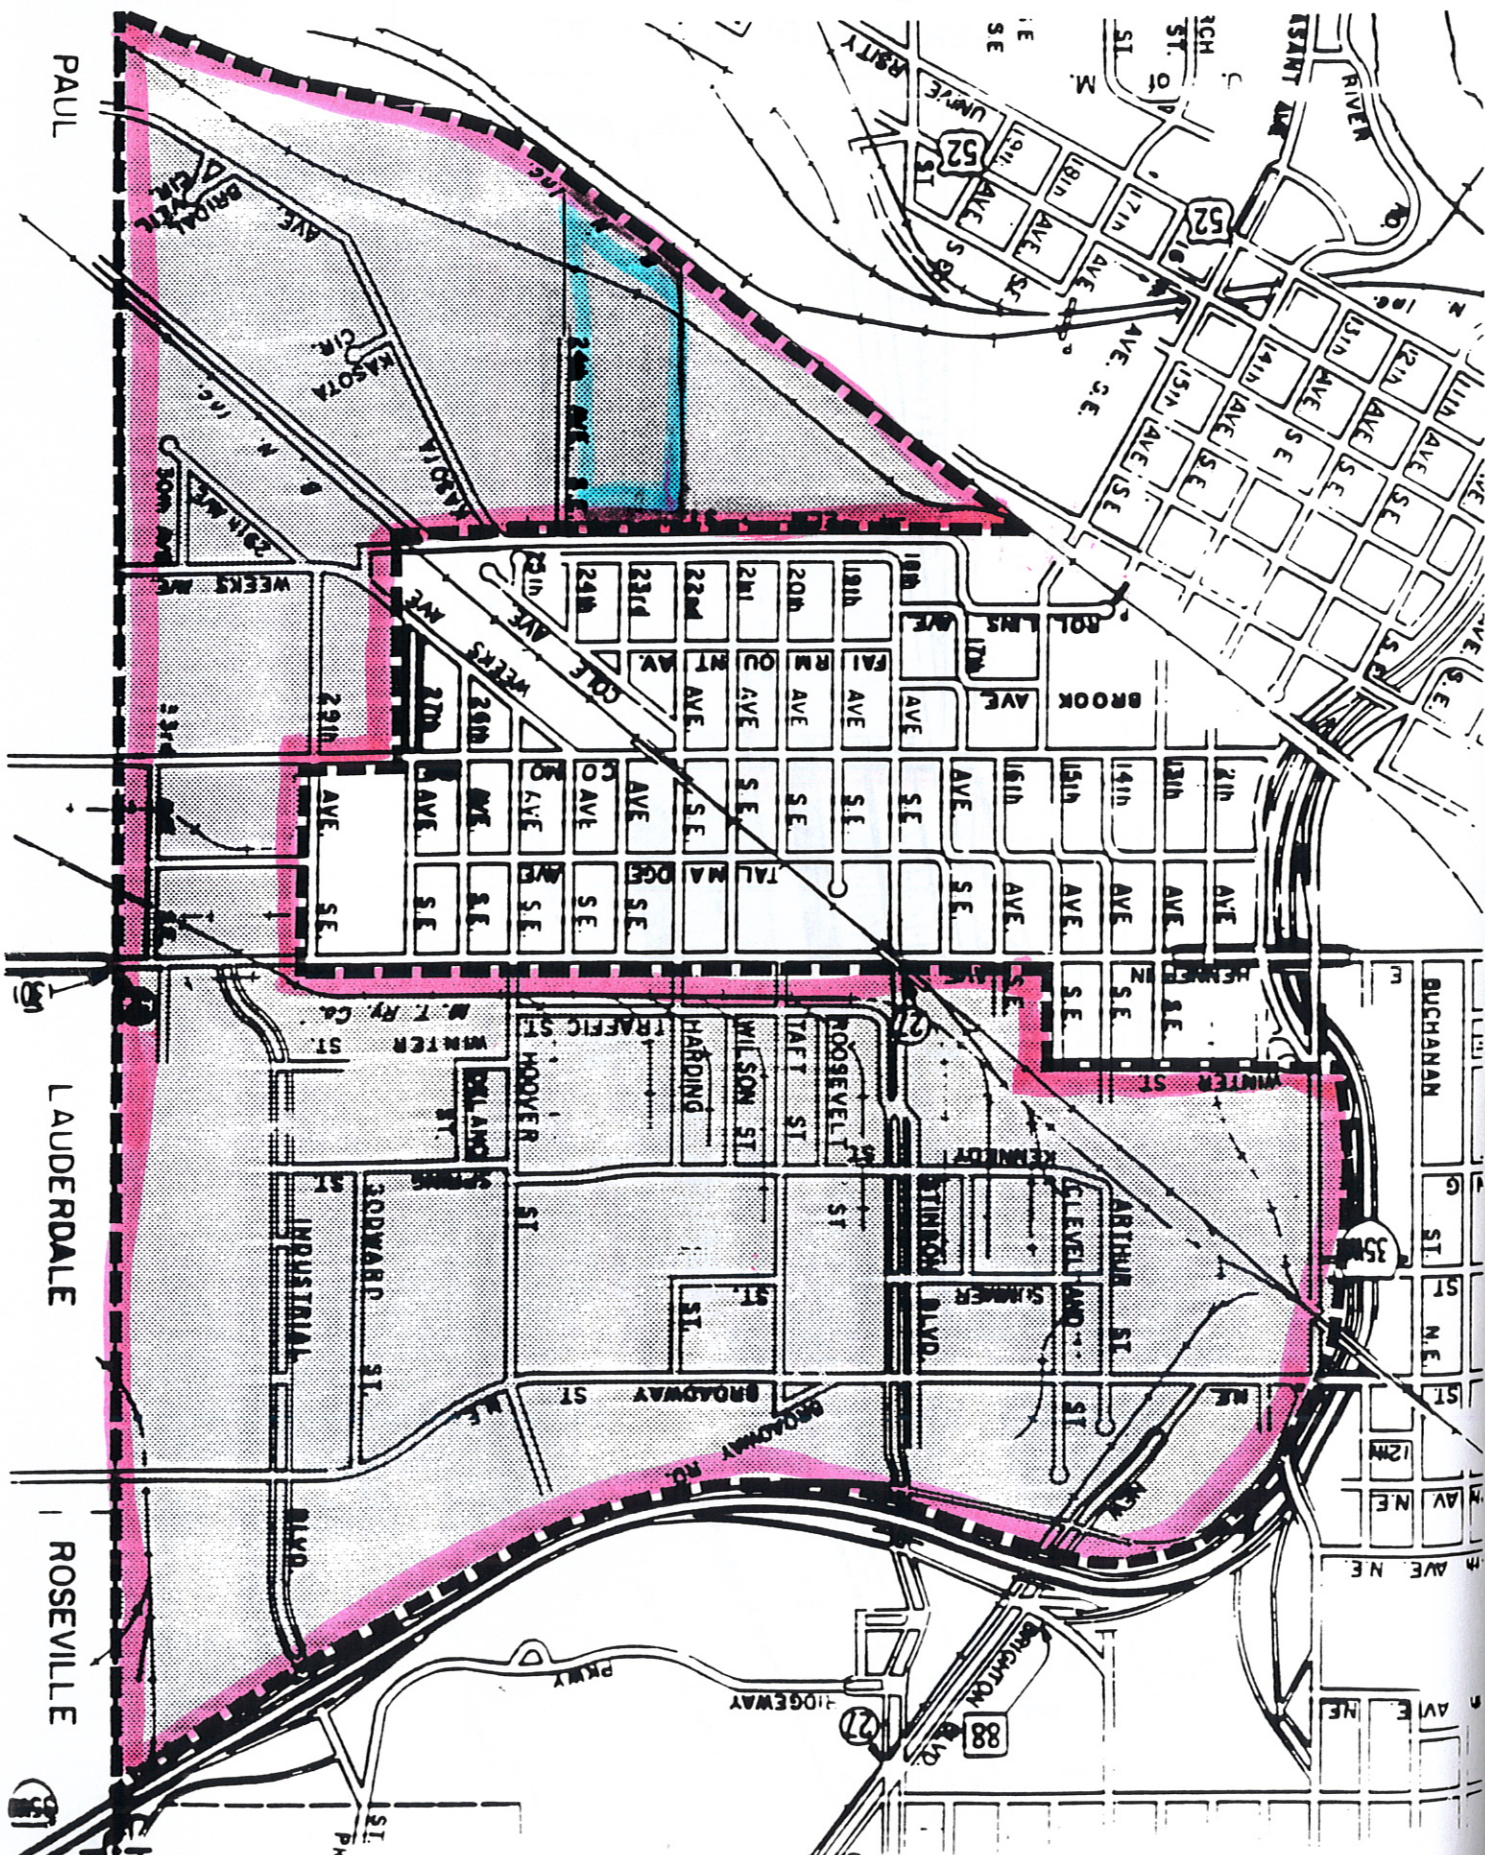

GREATER METROPOLITAN FOREIGN TRADE ZONE # 119

NEW SITE 2 (RED)
 OLD SITE 4 (BLUE)

PAUL

LAUDERDALE

ROSEVILLE