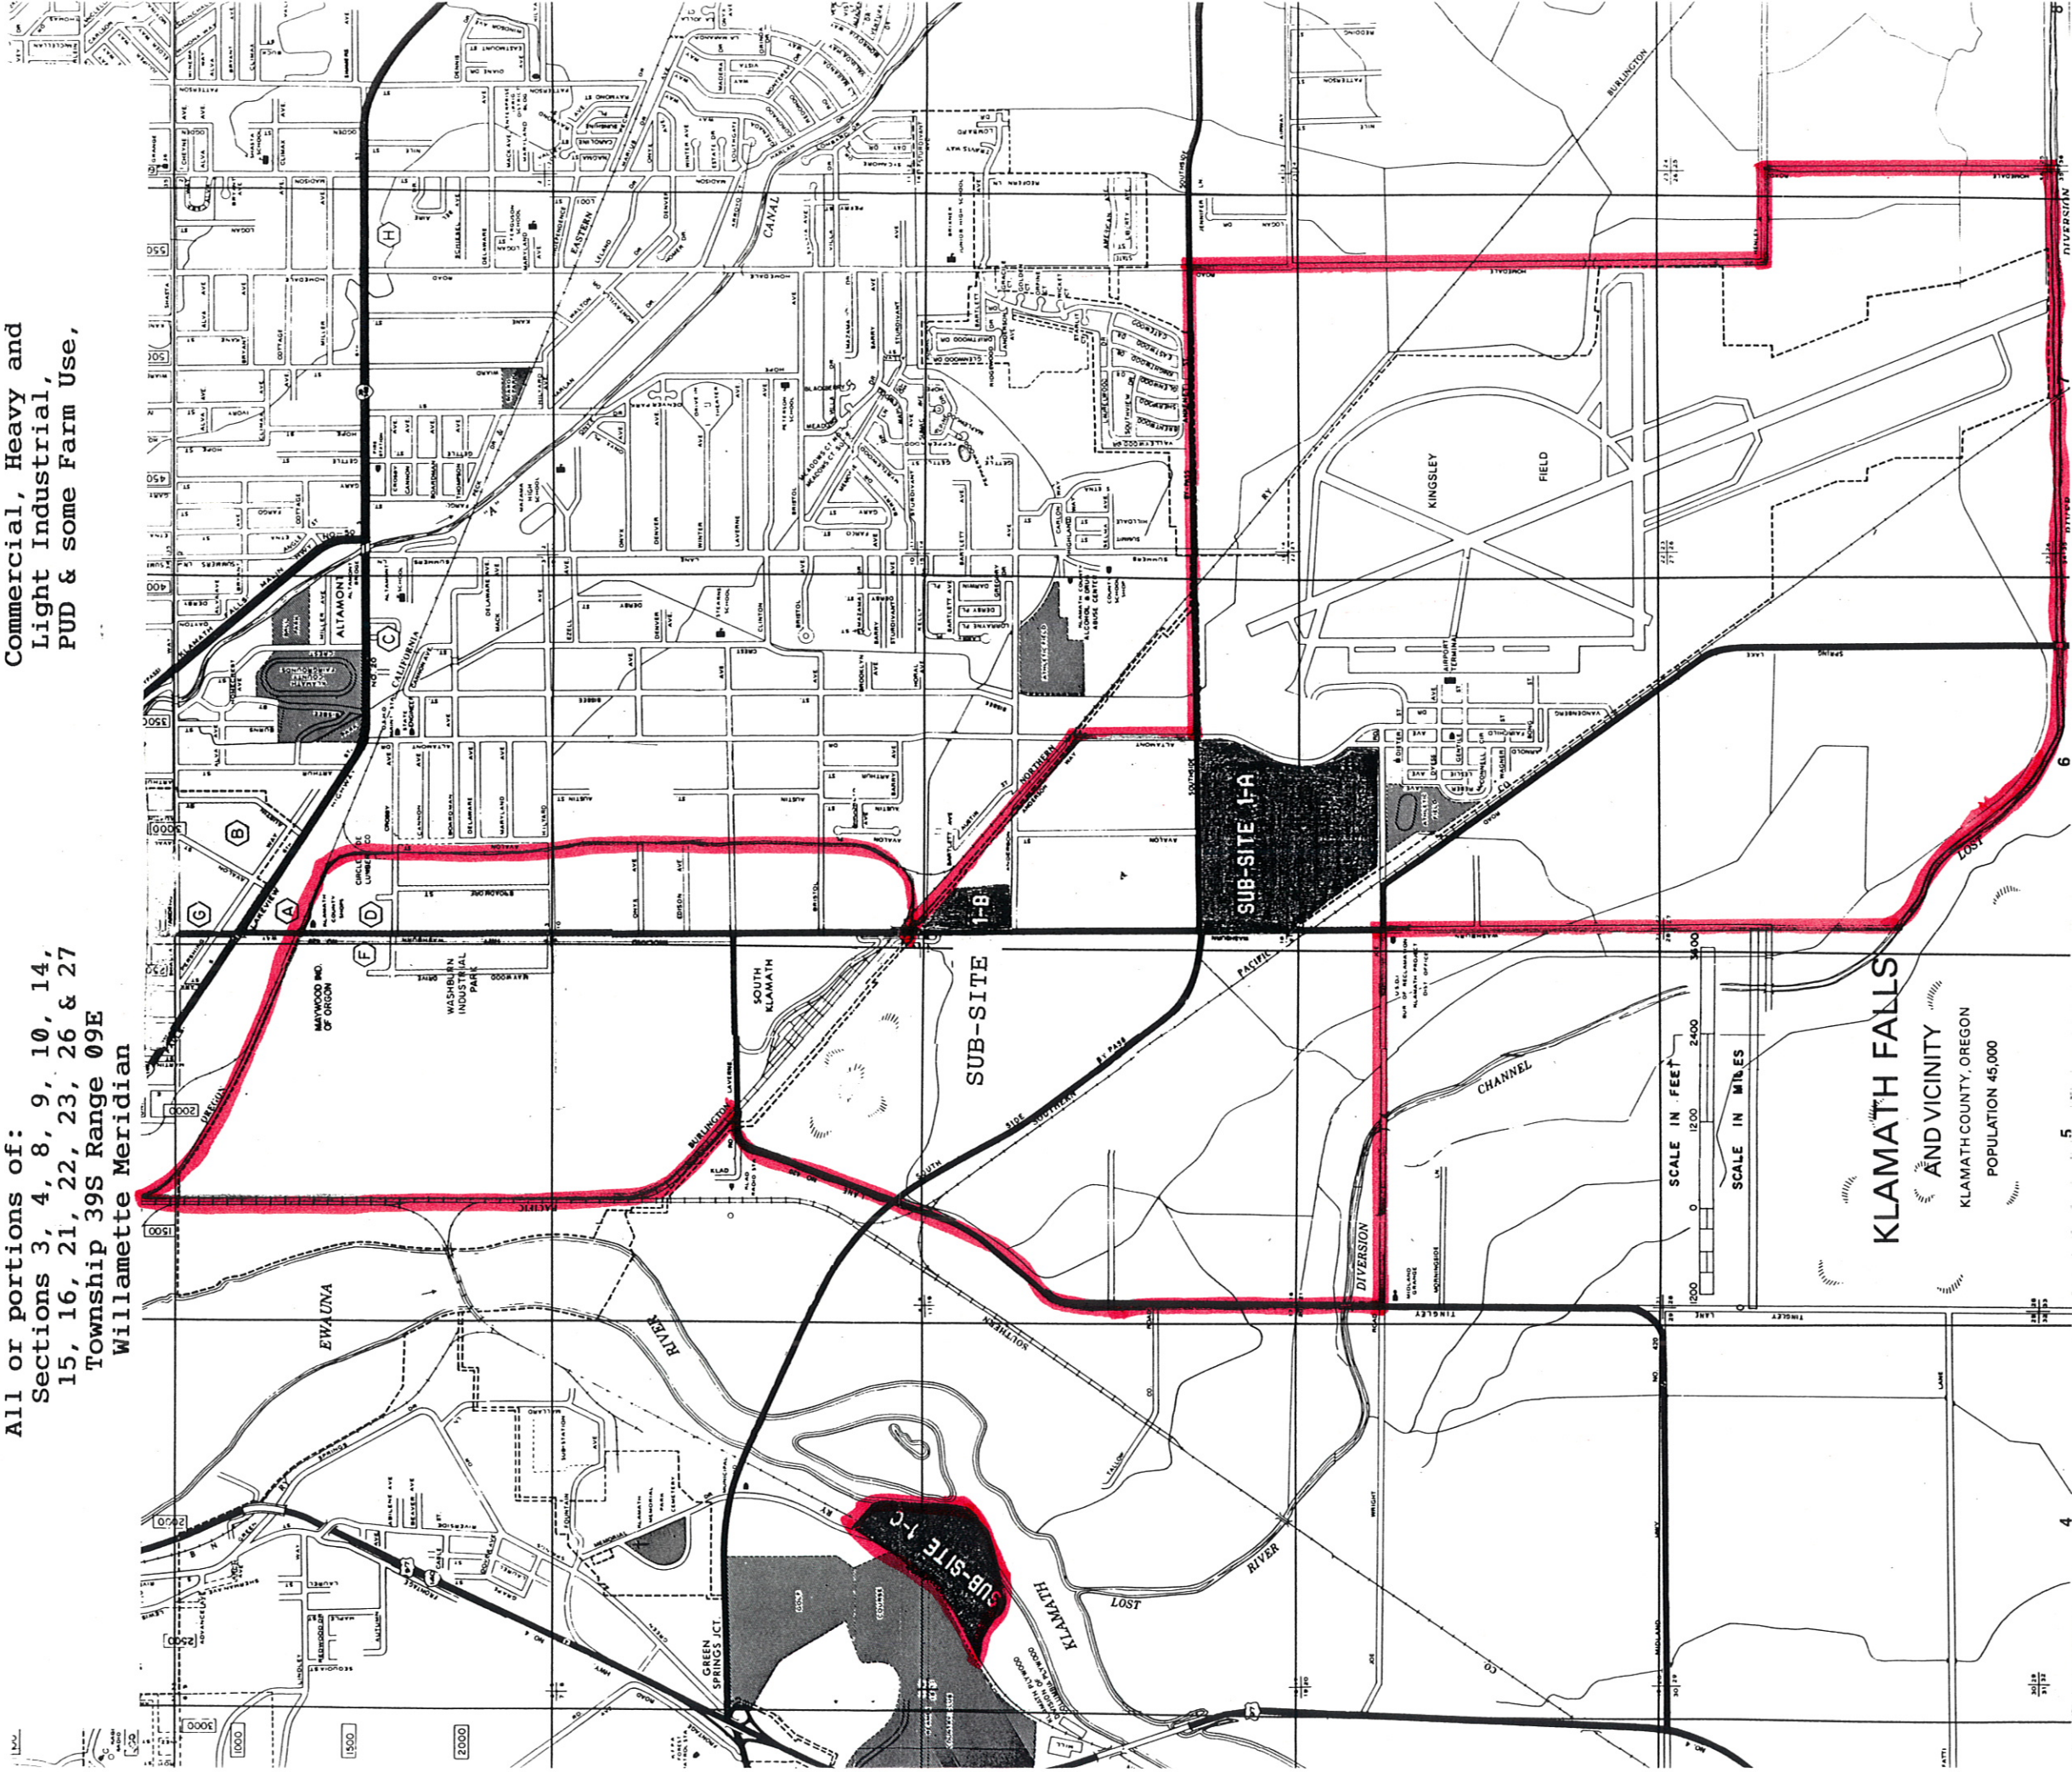

**KLAMATH REGION FOREIGN-TRADE ZONE**

**SITE 1**

**KLAMATH FALLS INTERNATIONAL AIRPORT DISTRICT**

**LOCATION:**

Portions of:  
Section 33

T38S R09E WM

All or portions of:

Sections 3, 4, 8, 9, 10, 14,  
15, 16, 21, 22, 23, 26 & 27

Township 39S Range 09E

Willamette Meridian

**SCALE:** 1" = 2000'

**SIZE:**

Approx. 4,552 acres

**CURRENT LAND USE:**

Commercial, Heavy and  
Light Industrial,  
PUD & some Farm Use,

**KLAMATH FALLS**

AND VICINITY

KLAMATH COUNTY, OREGON

POPULATION 45,000