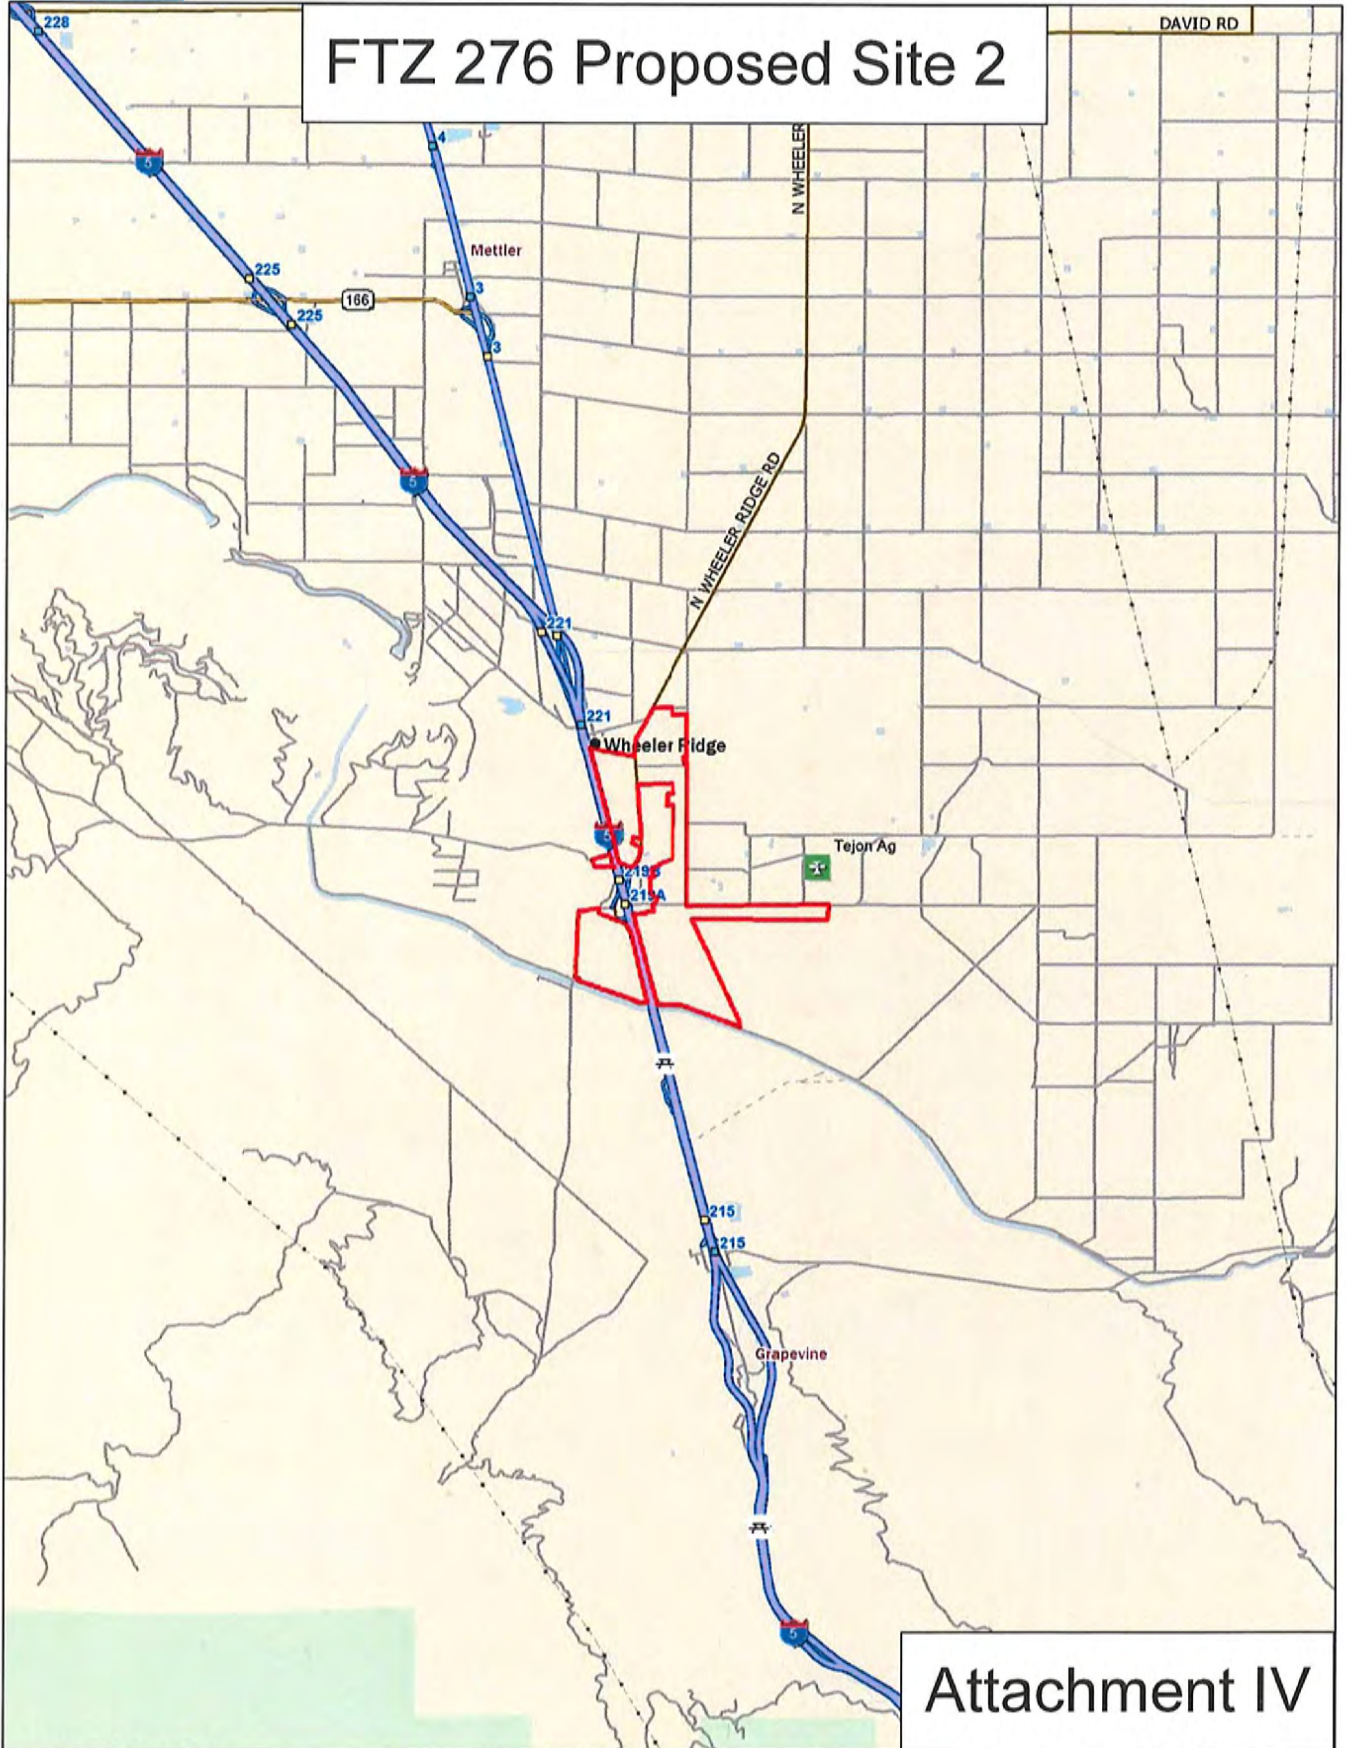

FTZ 276 Proposed Site 2

Attachment IV