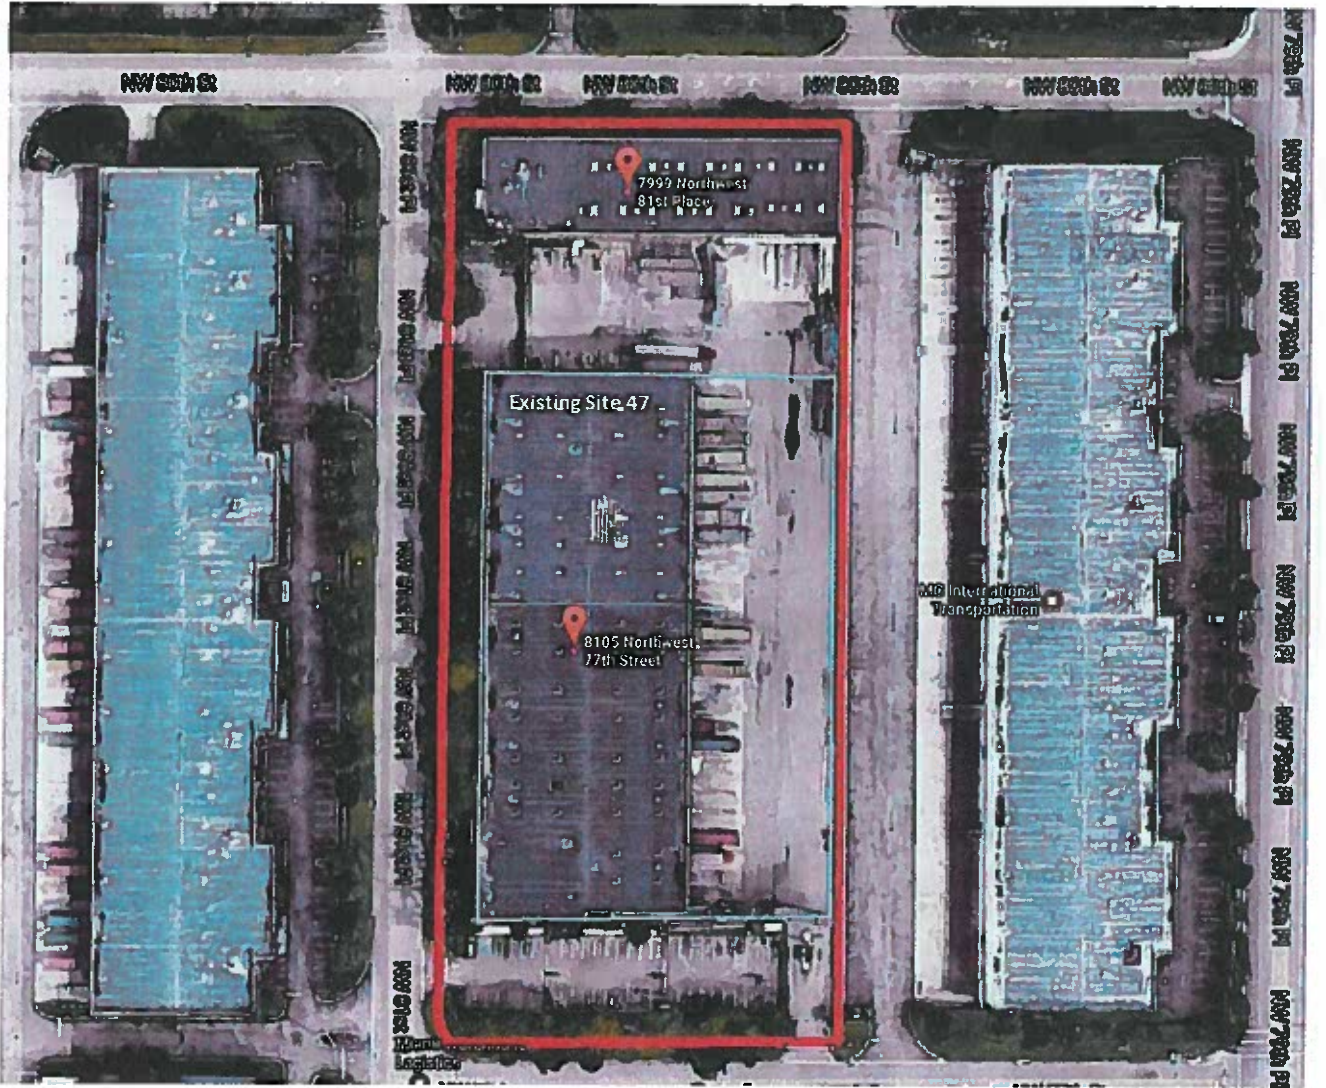

Site Map – Exhibit 2

Miami Warehouse Logistics Inc - FTZ Expansion, Site Map proposal

1- 8105 NW 77 Street, Medley, FL 33166

2- 7999 NW 81 PL Medley, FL 33166