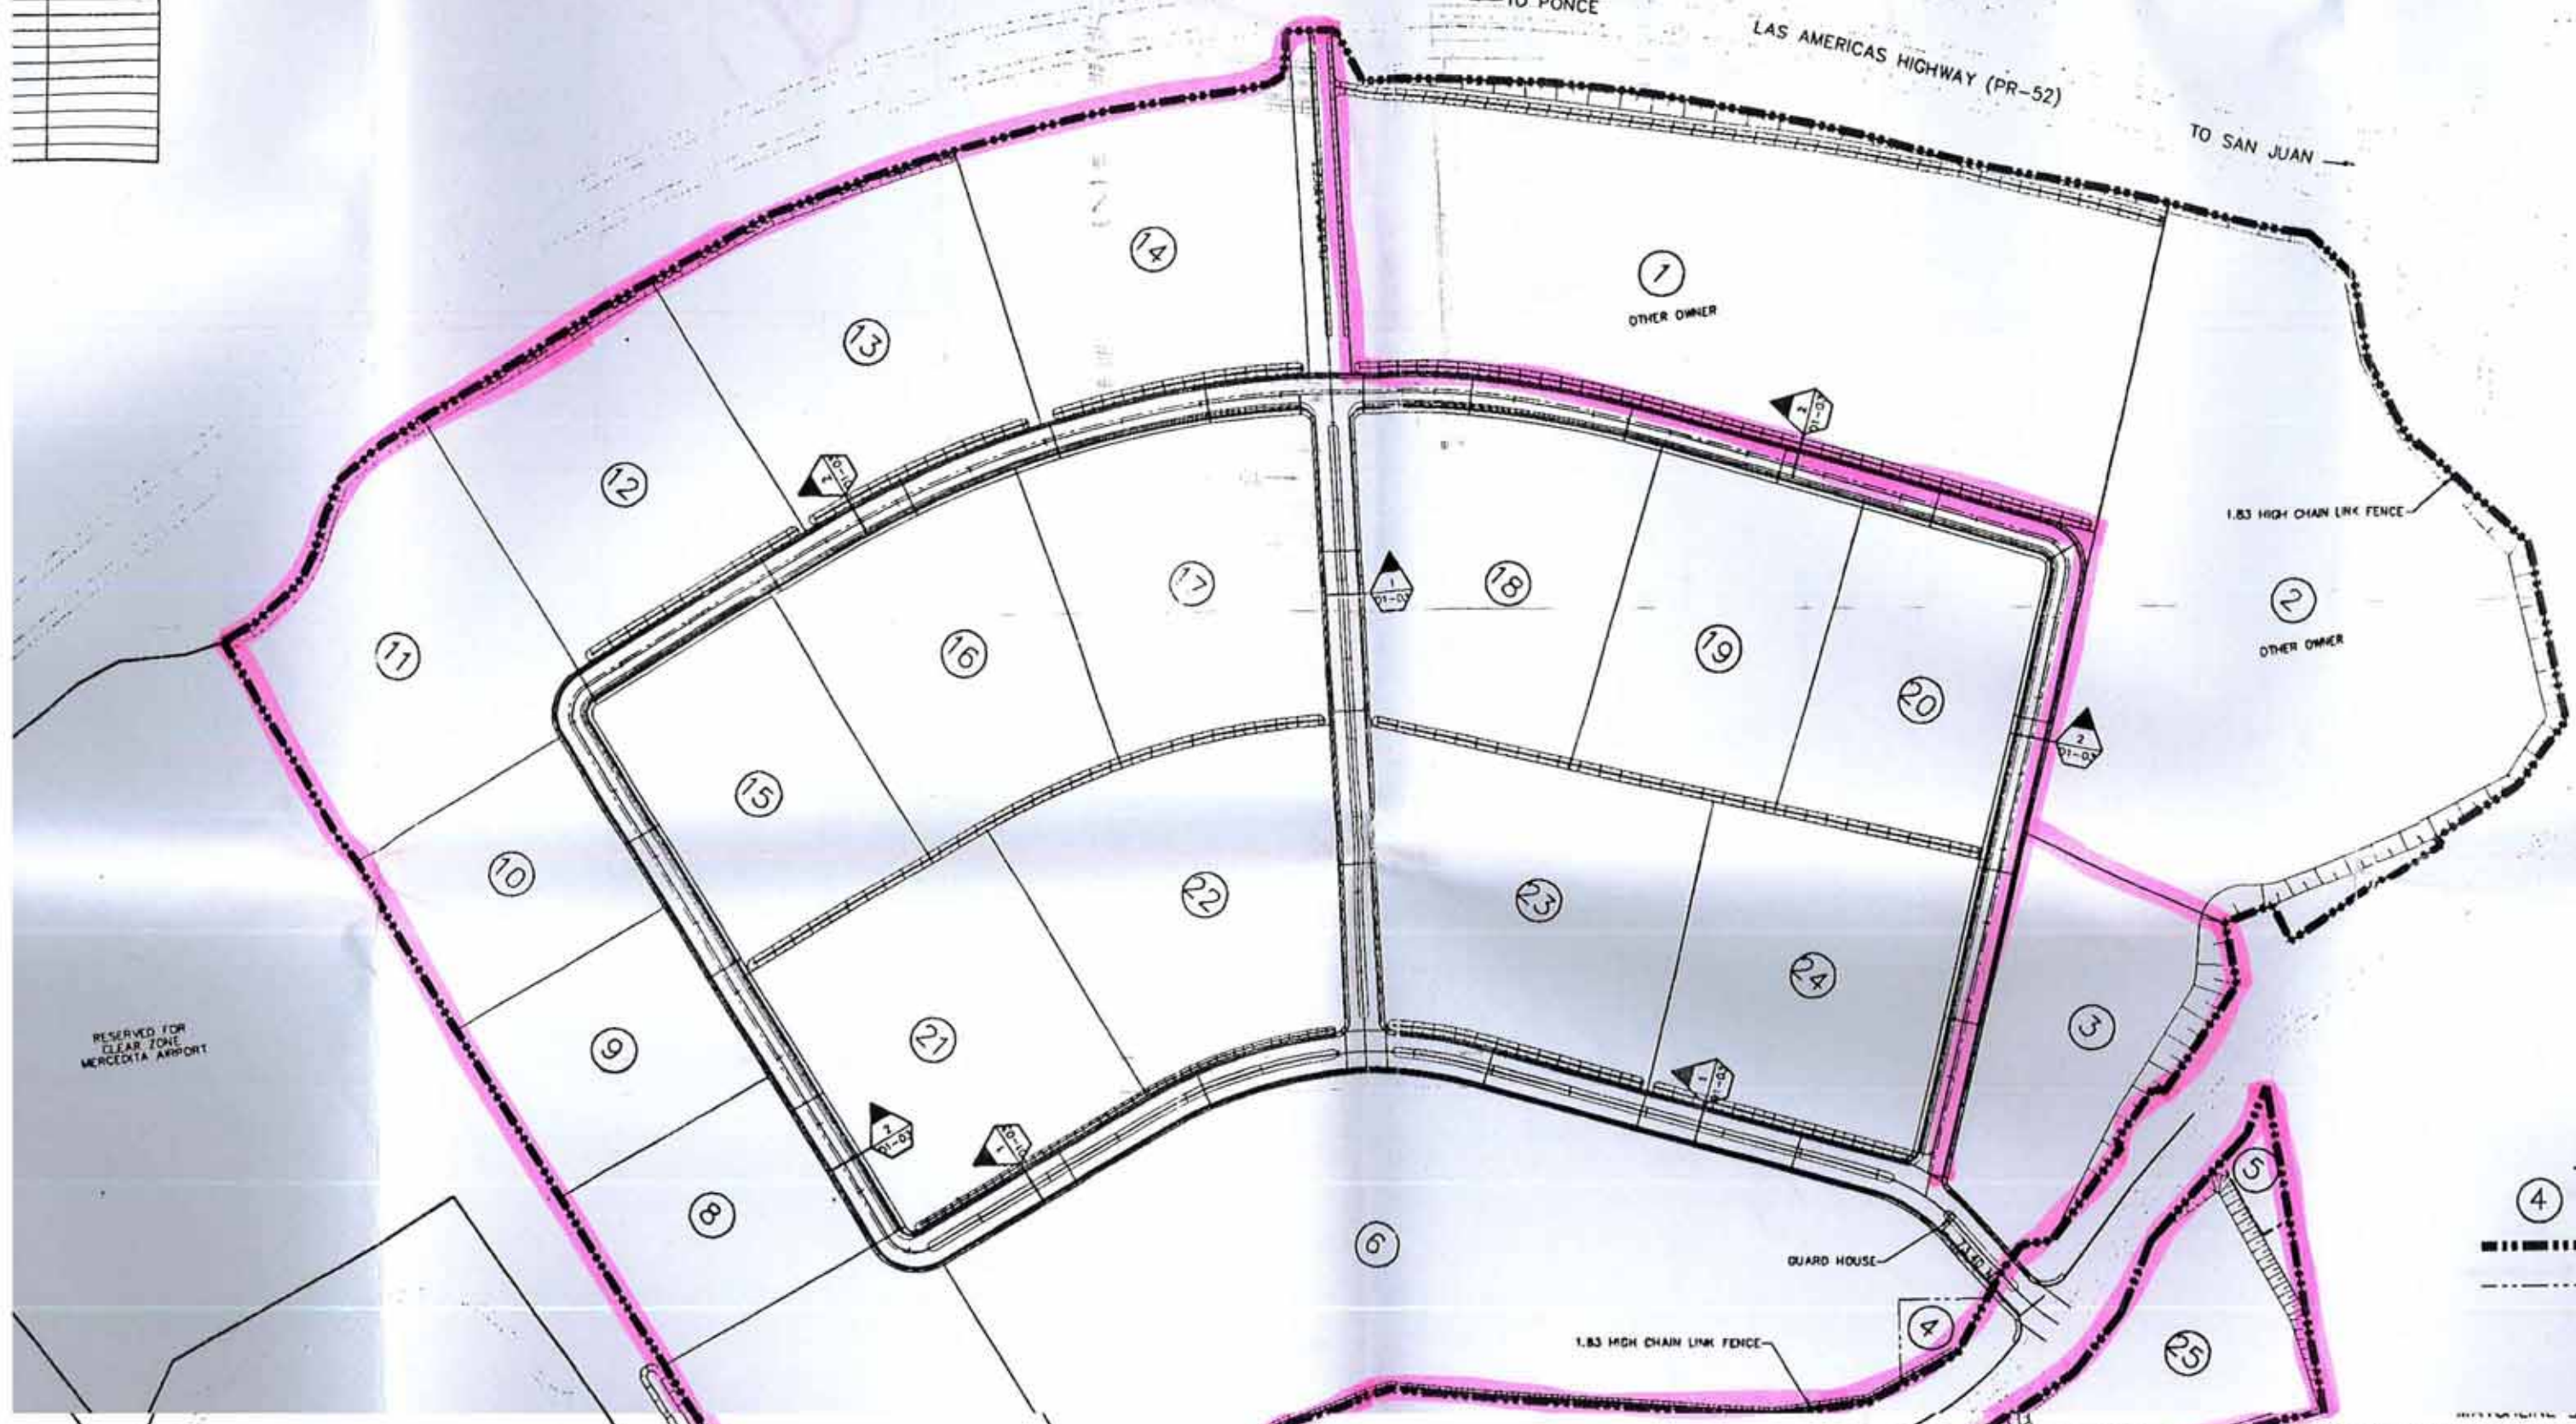

← TO PONCE

LAS AMERICAS HIGHWAY (PR-52)

→ TO SAN JUAN

LEGEND

- ④ LOT IDENTIFICATION
- ▬▬▬▬▬ INDUSTRIAL PARK L
- ▬▬▬▬▬ 1.83 HIGH CHAIN LINK
- - - - - LOT PROPERTY LINE

PR-9

IGEL HERRERA  
C. 3987

MERCEDITA AIRPORT

PR-1