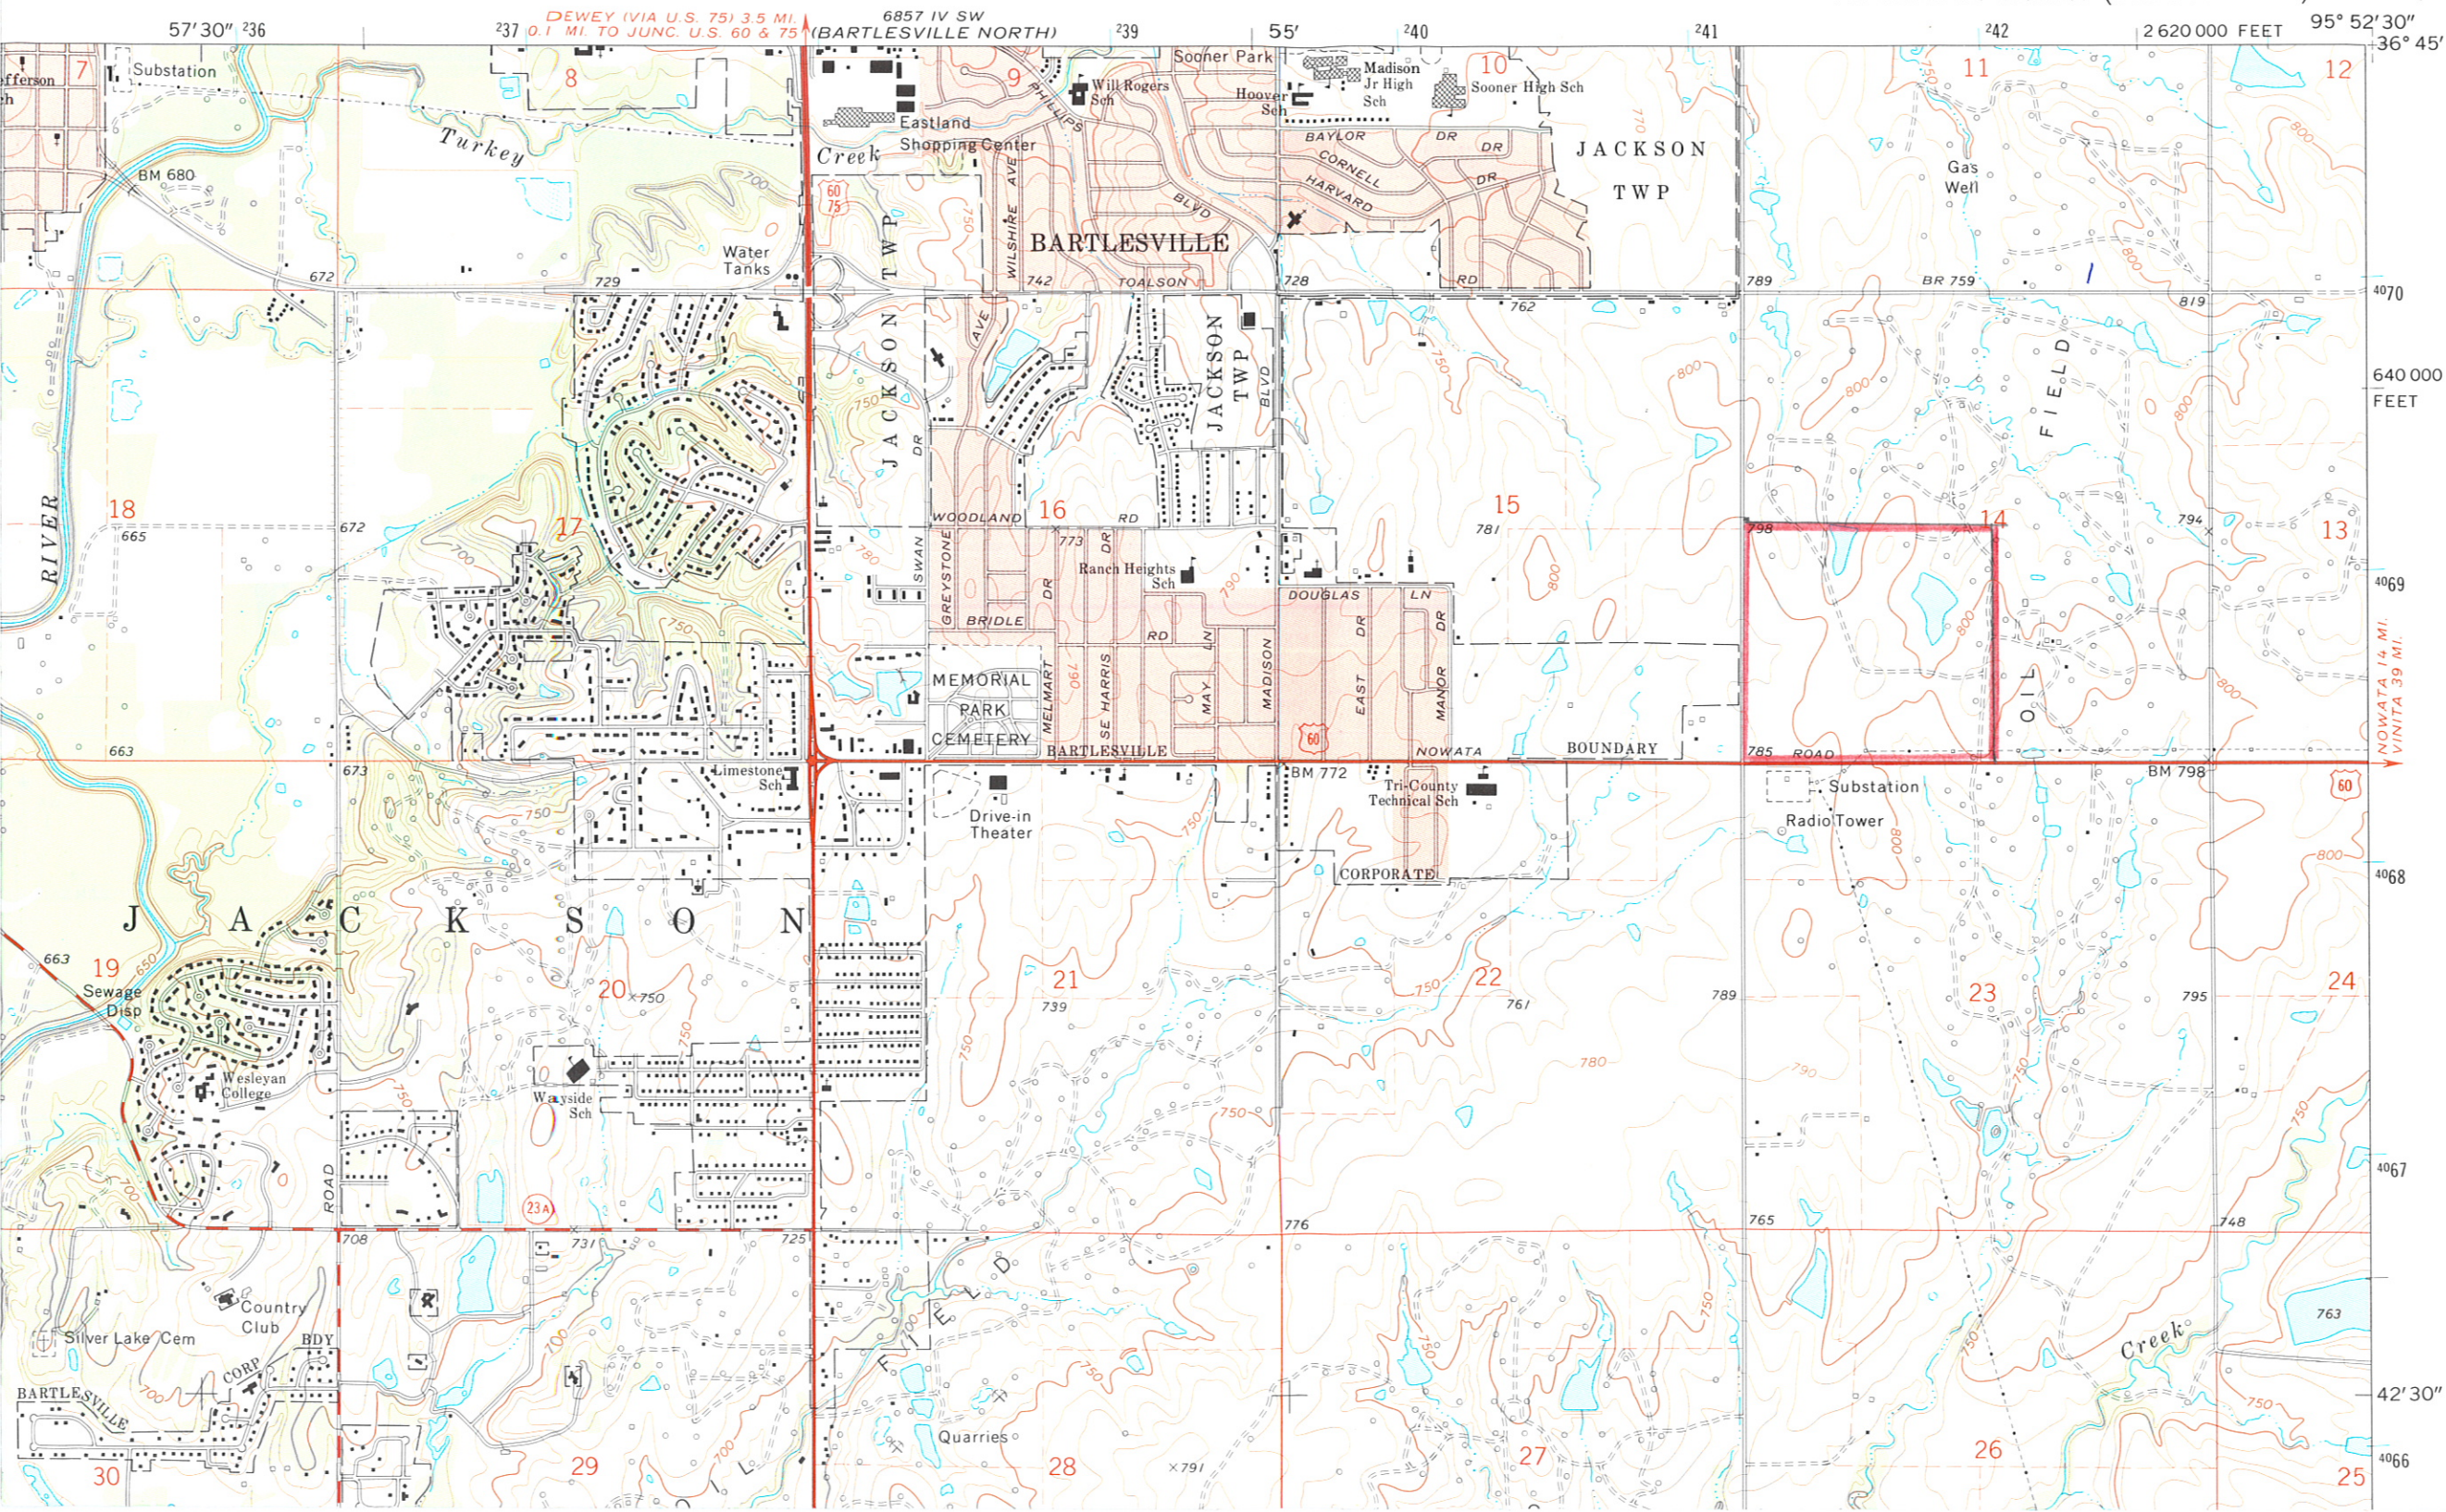

SITE 4
Bartlesville
Industrial Park

BARTLESVILLE SOUTH QUADRANGLE
OKLAHOMA—WASHINGTON CO.
7.5 MINUTE SERIES (TOPOGRAPHIC)

6857 N SE
(BLUE MOUND)

NOWATA 14 MI.
VINITA 39 MI.