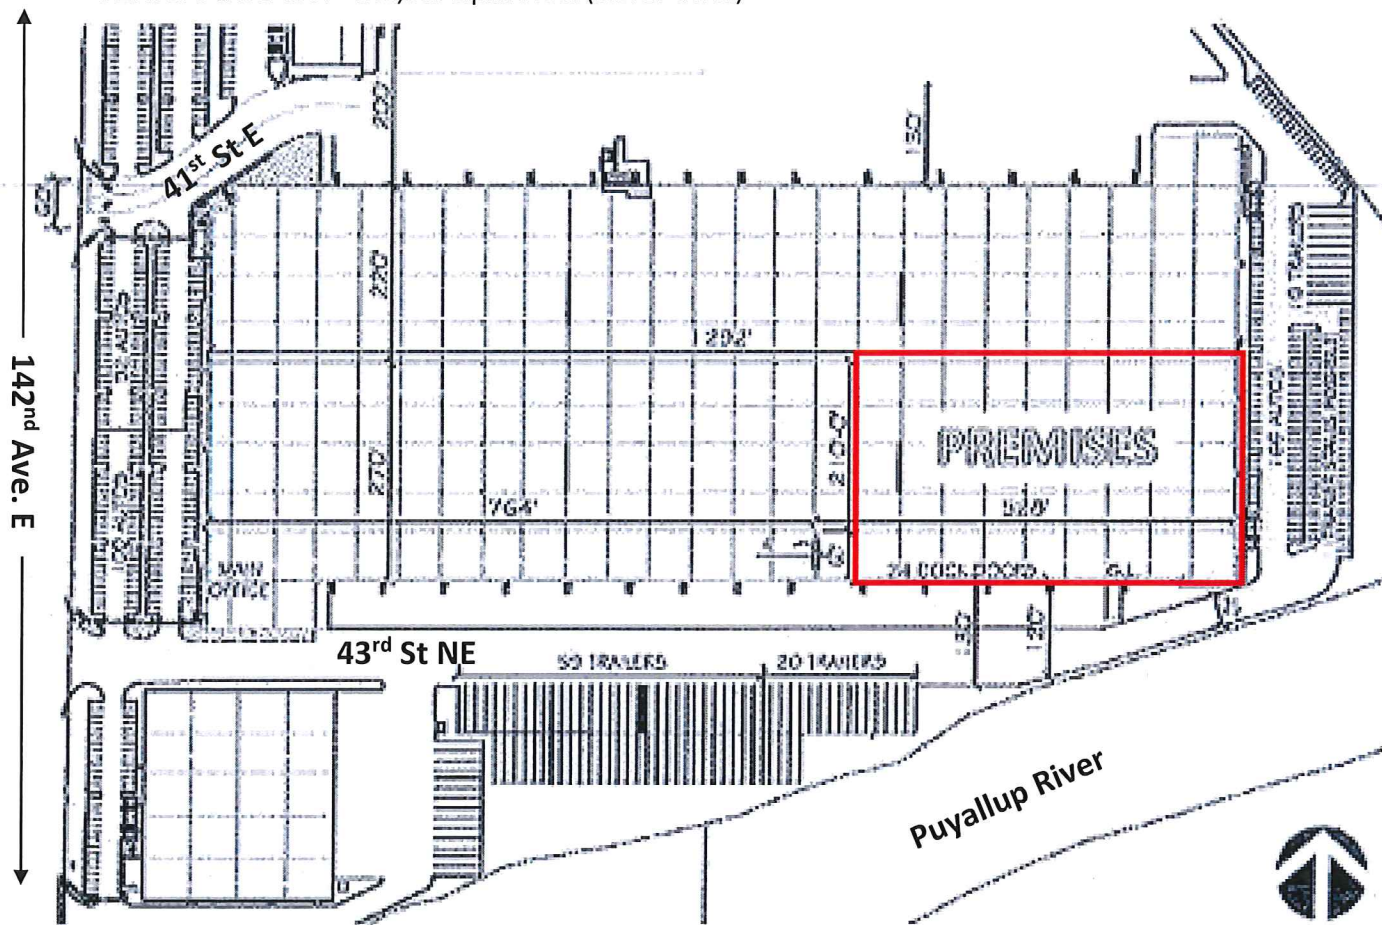

### Proposed FTZ Site Map

TransTrade Operators, Inc. dba Trans-Trade, Inc.  
4123 142<sup>nd</sup> Avenue E., Suite 300  
Sumner, Pierce County, WA 98390

528 x 270 linear feet = 142,560 square feet (3.2727 acres)

 Site Boundaries

Google Image View

TransTrade Operators, Inc. dba Trans-Trade, Inc.  
4123 142<sup>nd</sup> Avenue E., Suite 300  
Sumner, Pierce County, WA 98390

 Site Boundaries