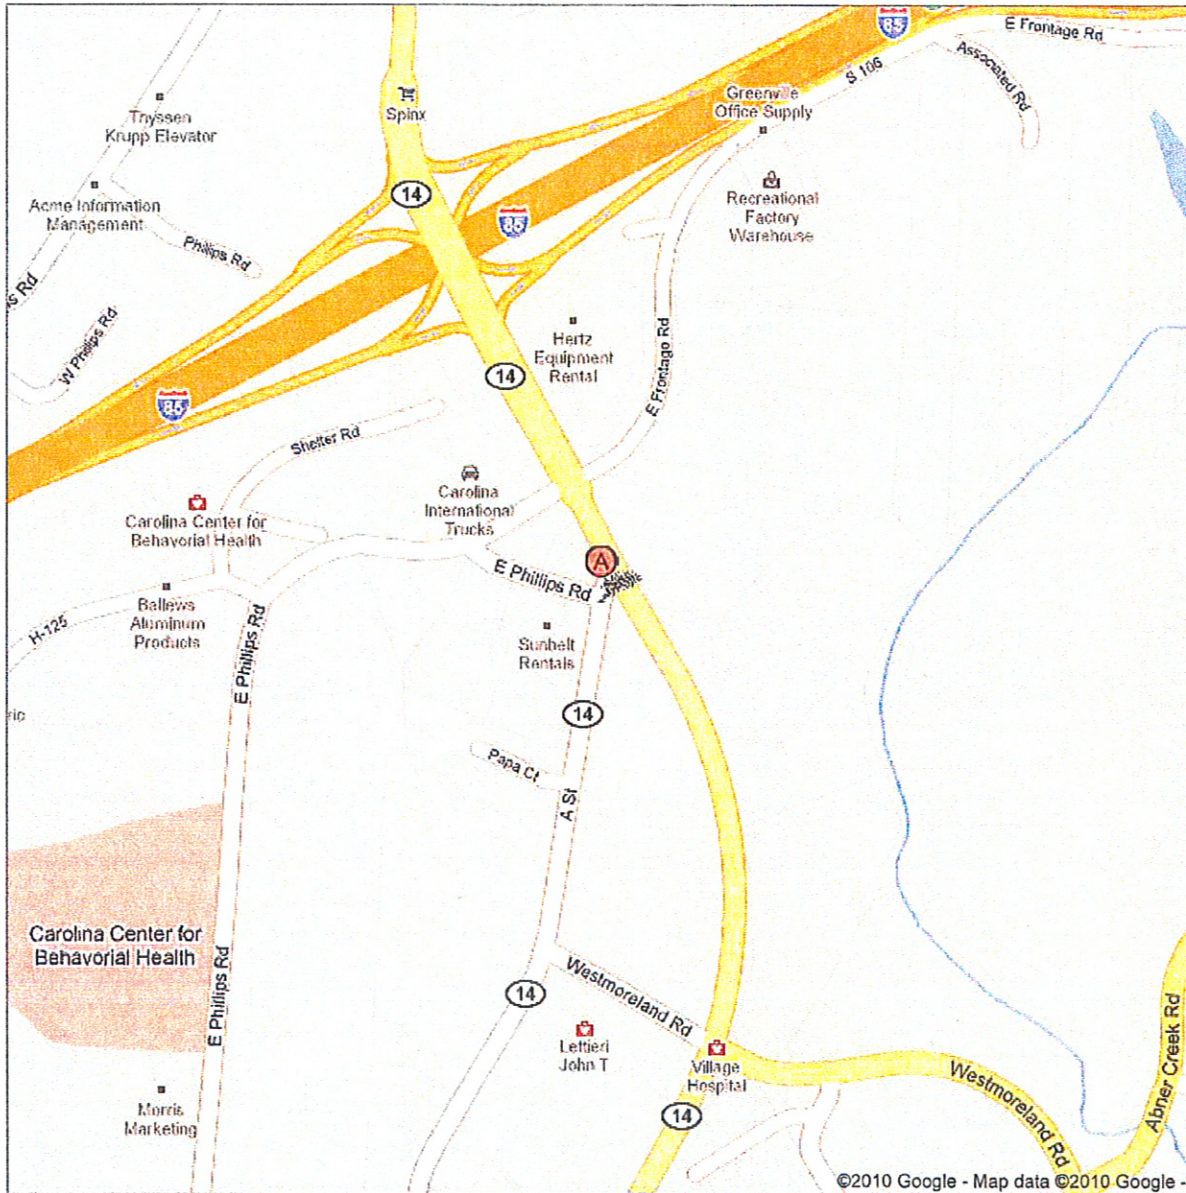

104	105
L. 1041110. 1041111	

Site Plan

Address 1630 S Old Highway 14
Greer, SC 29650

Notes Swafford Warehouse vicinity
map
1630 Old Highway 14 South
Greer, SC 29651

Detailed Street Map