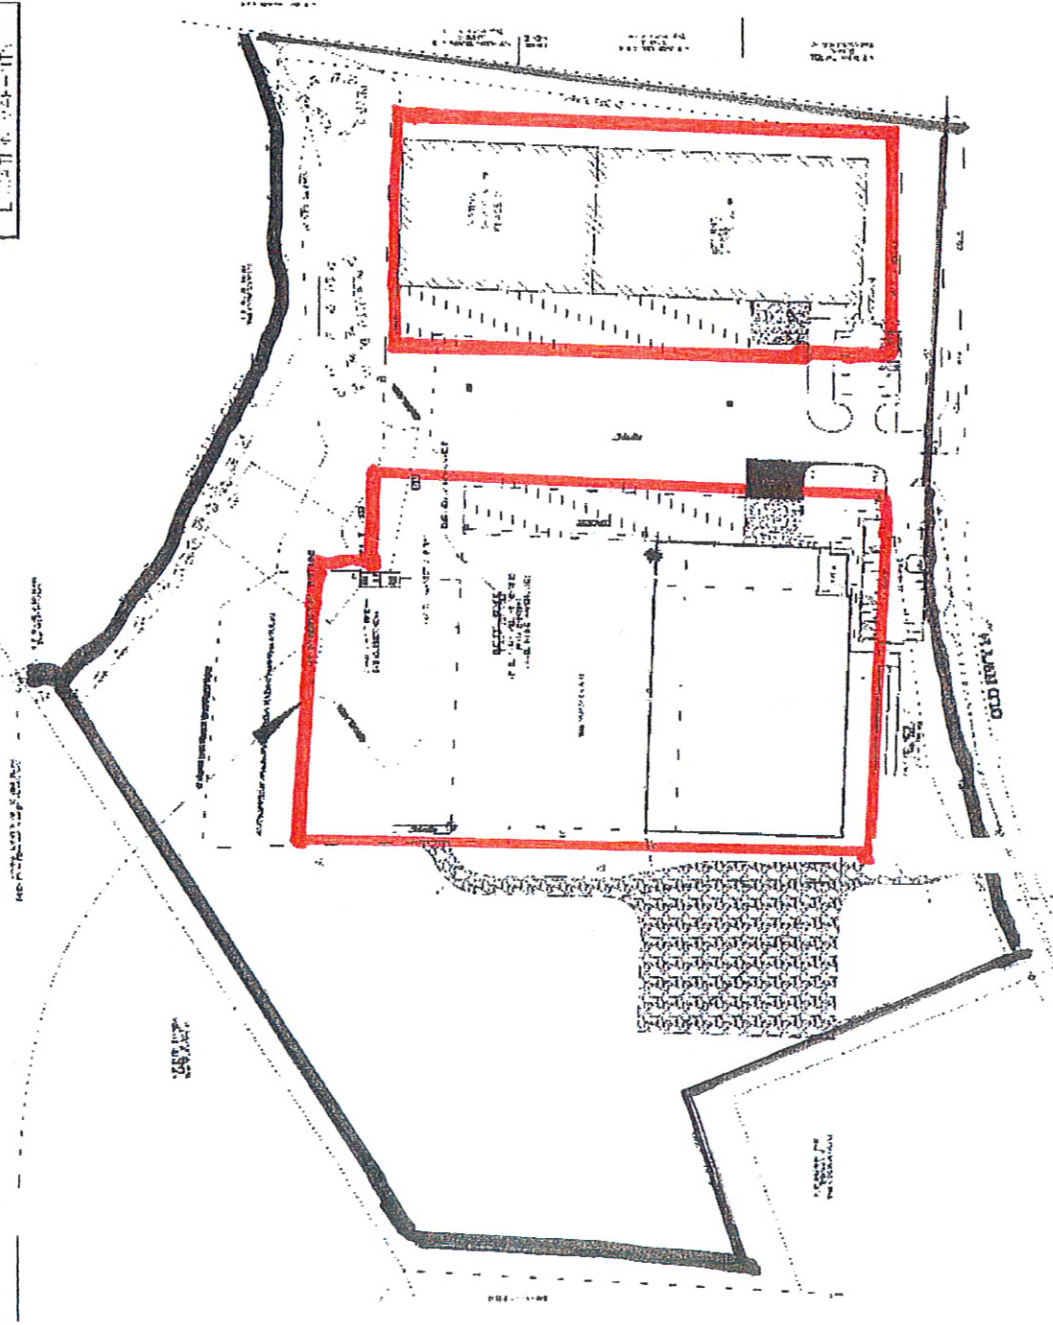

104	105
L. 1041110. 1041111	

Site Plan

Address 1630 S Old Highway 14
Greer, SC 29650

Notes Swafford Warehouse vicinity
map
1630 Old Highway 14 South
Greer, SC 29651

Detailed Street Map