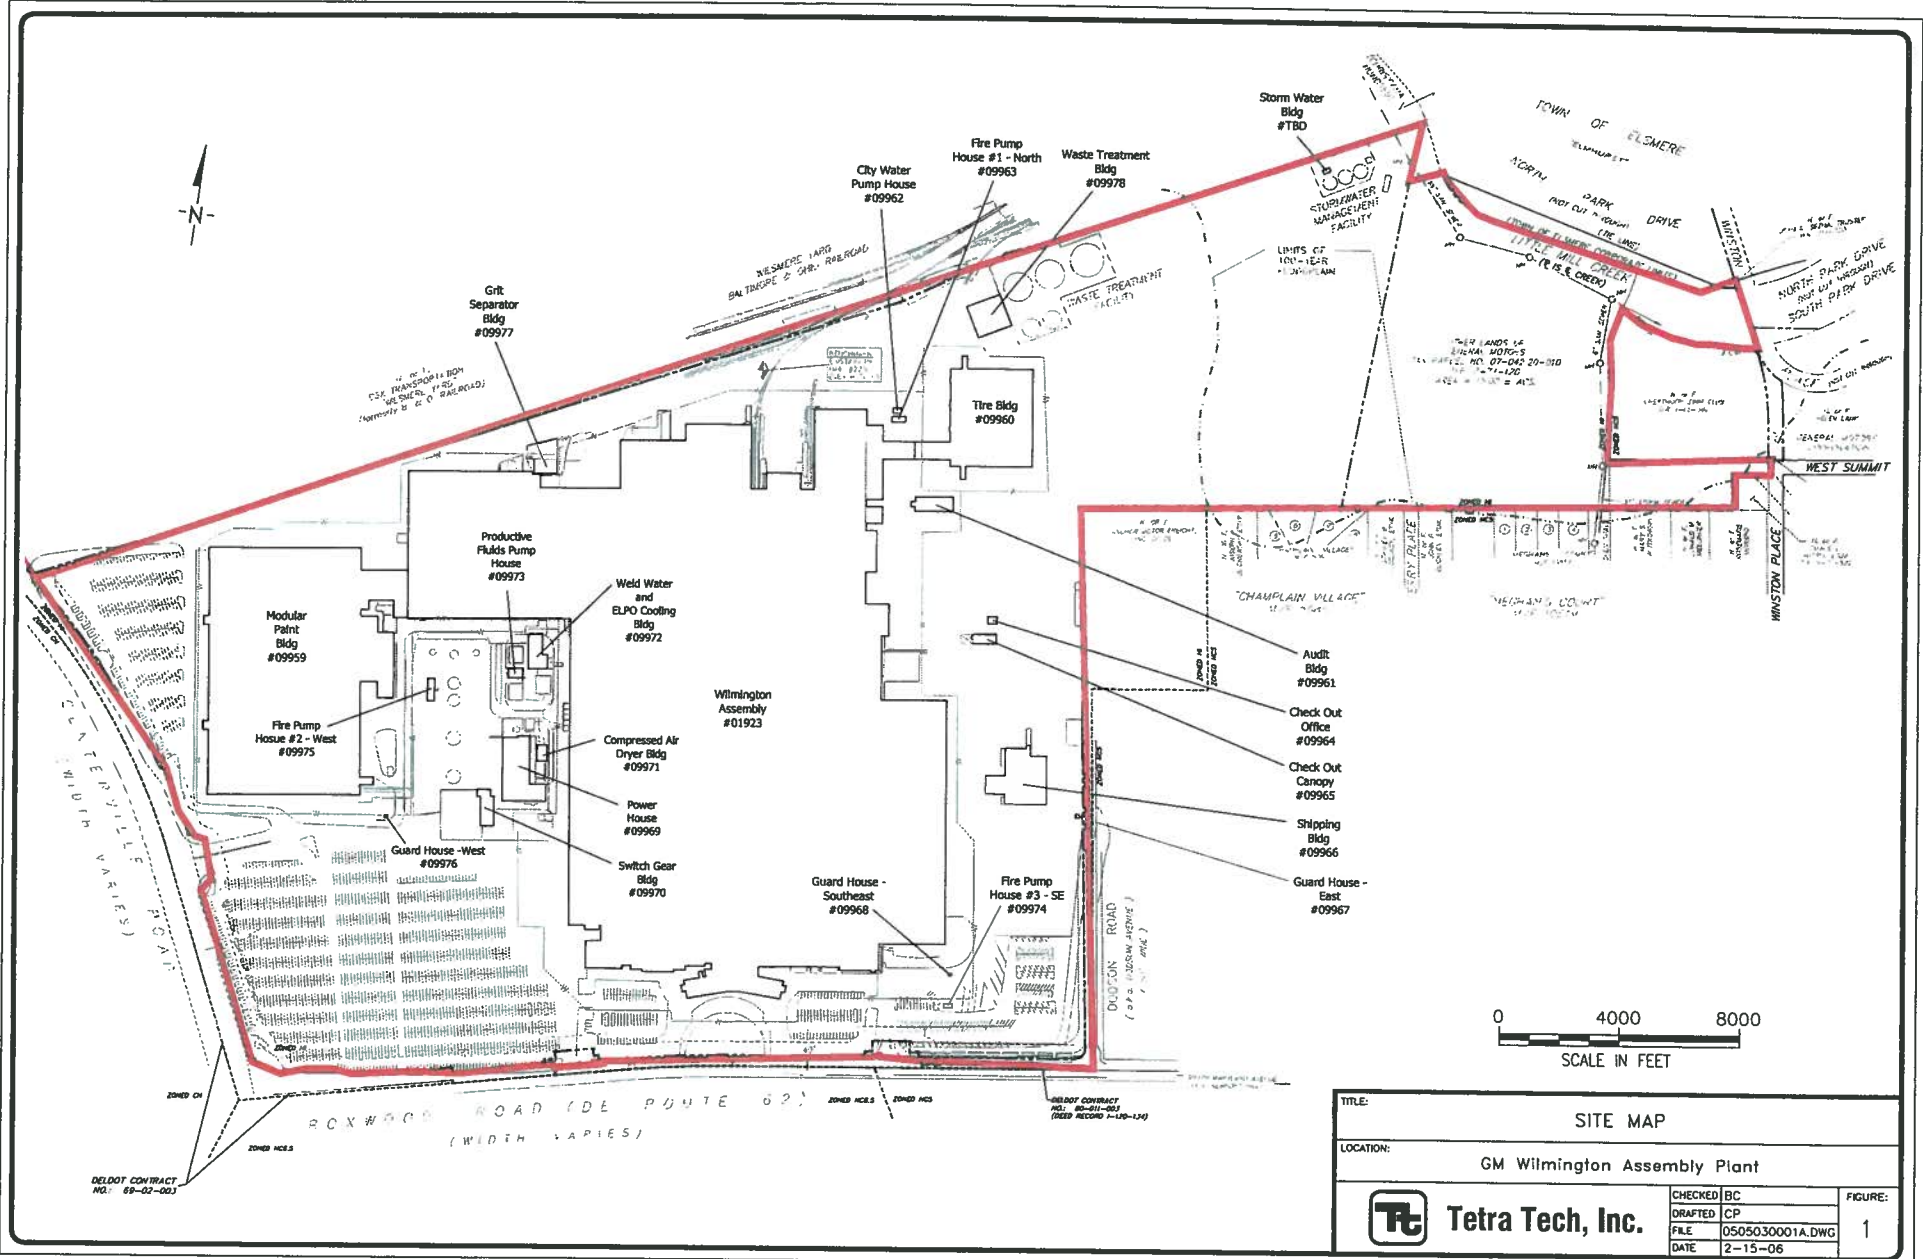

FTZ 99 Site 2

TITLE:		SITE MAP	
LOCATION:		GM Wilmington Assembly Plant	
	CHECKED	BC	FIGURE: 1
	DRAFTED	CP	
	FILE	0505030001A.DWG	
	DATE	2-15-06	