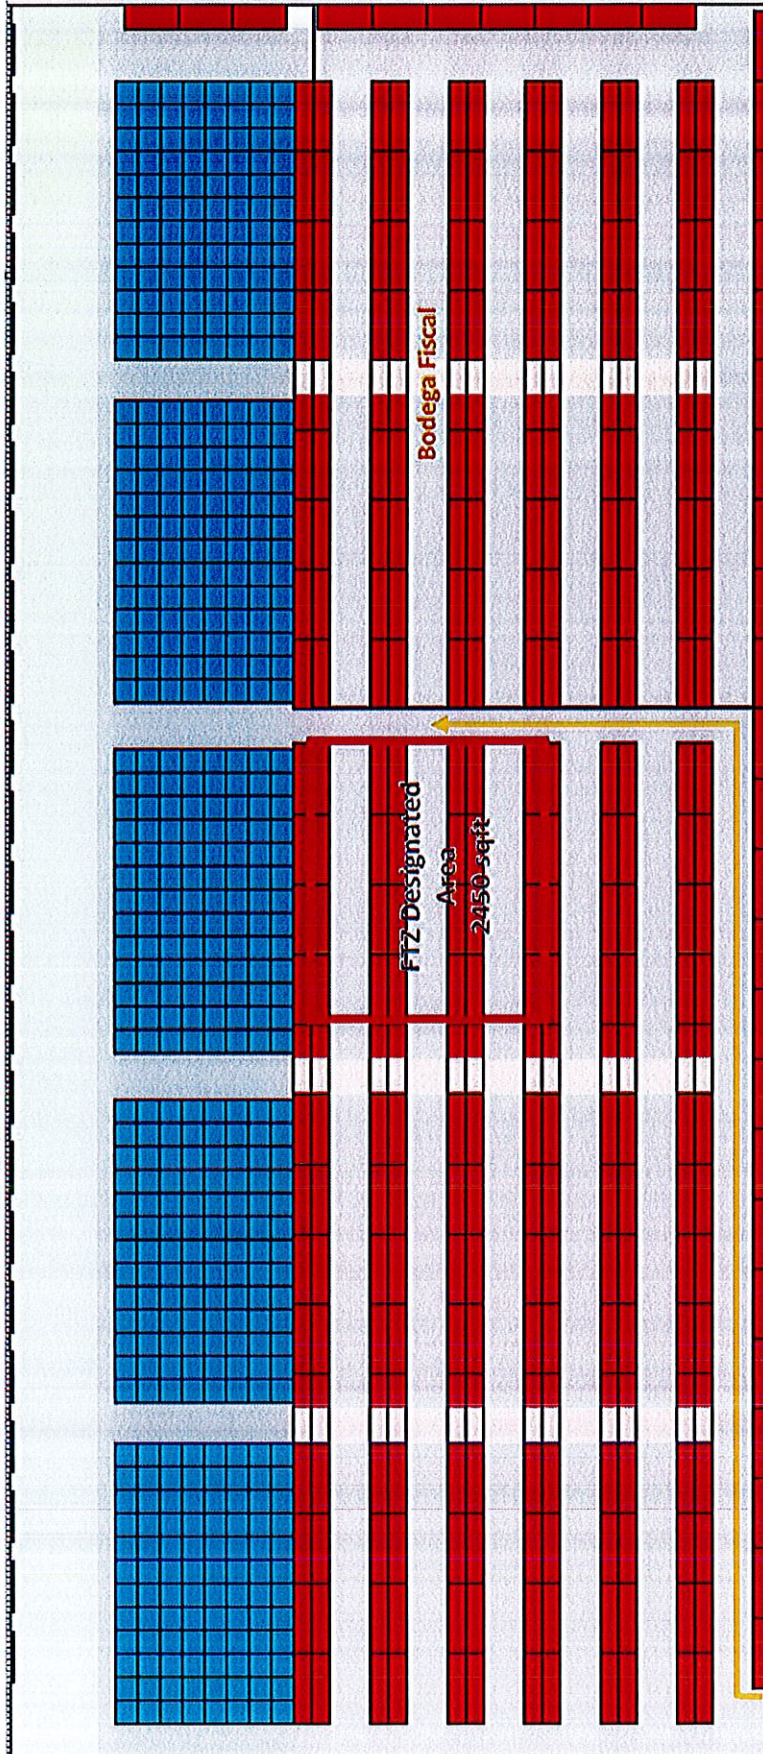

CS CAGO USA LLC / AERIAL VIEW / FTZ DESIGNATED AREA

CS CARGO USA LLC
8402 EL GATO RD
LAREDO, TEXAS 78045

FTZ DESIGNATED AREA / LAY OUT

tabbles®
EXHIBIT
B