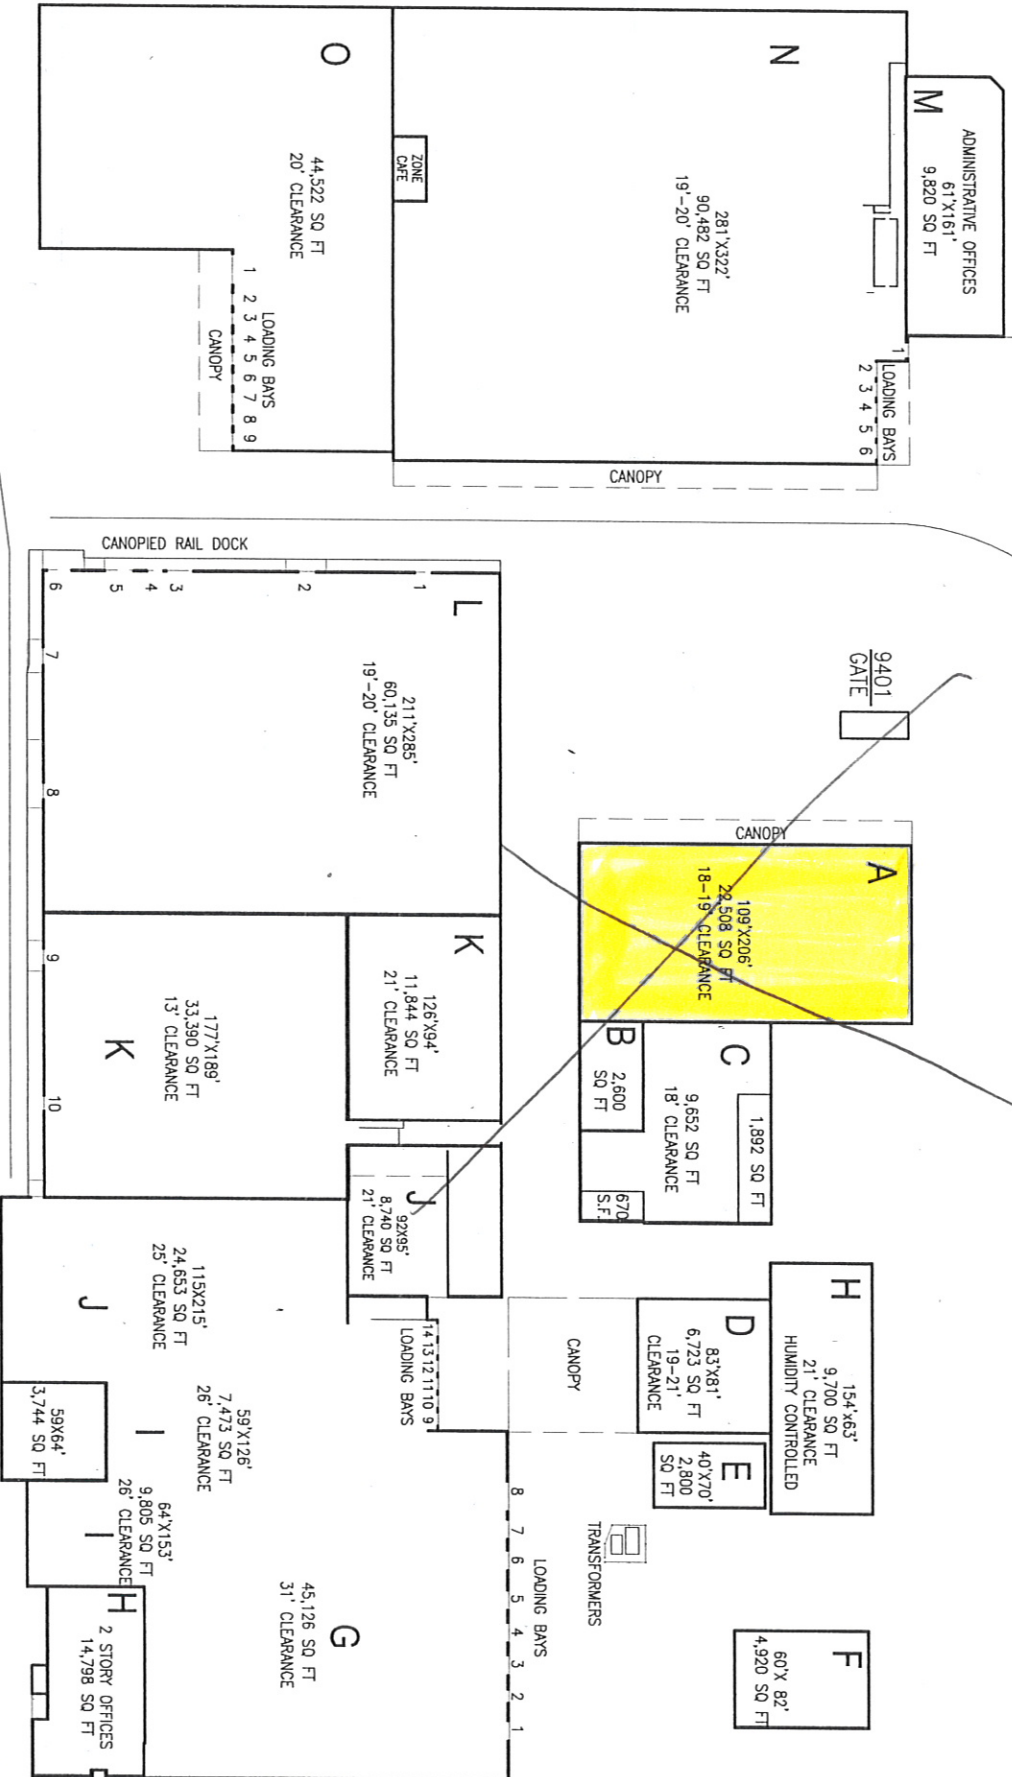

SAN LEANDRO STREET

98TH AVENUE

Over 500,000 square feet of covered space including mezzanines

UNION PACIFIC RAILROAD